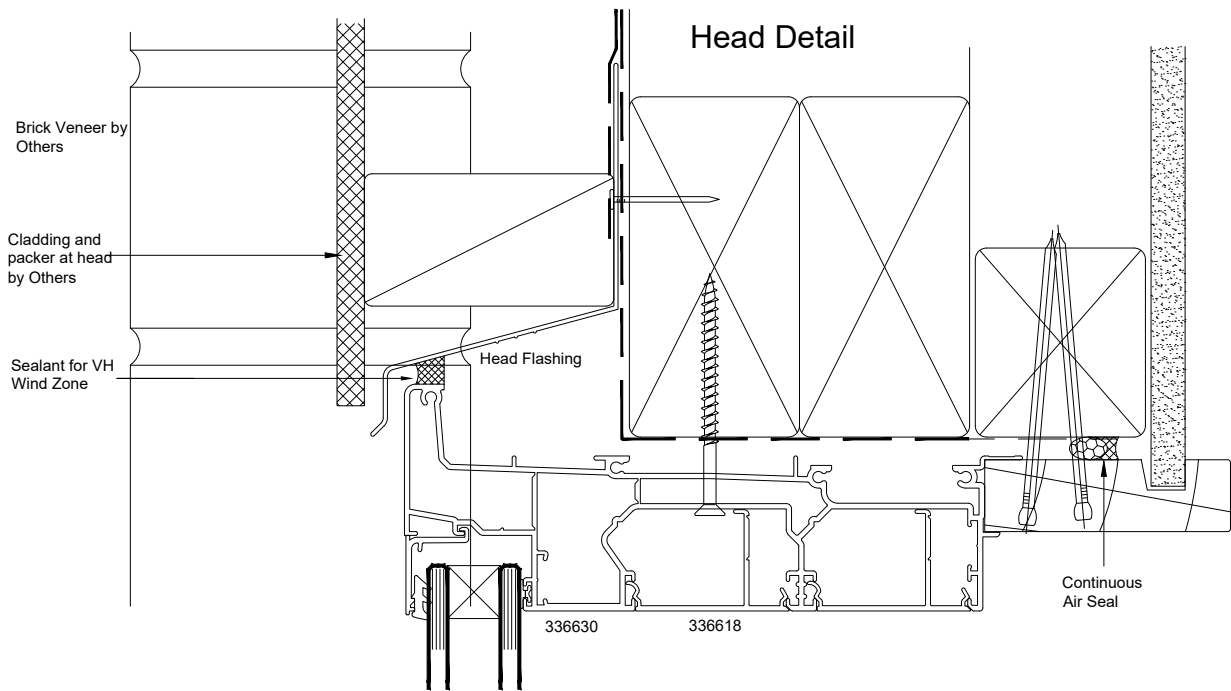

Pacific Residential Suite (35mm Platform)

Stacker Door - Cavity Fixed - Brick Veneer - Head
Flanged Frame - Light Cladding Above - Fixed Overlite Head

QuickCode:A5DS6_CCH

0800 397 263

technical@altus.co.nz
www.designresource.co.nz