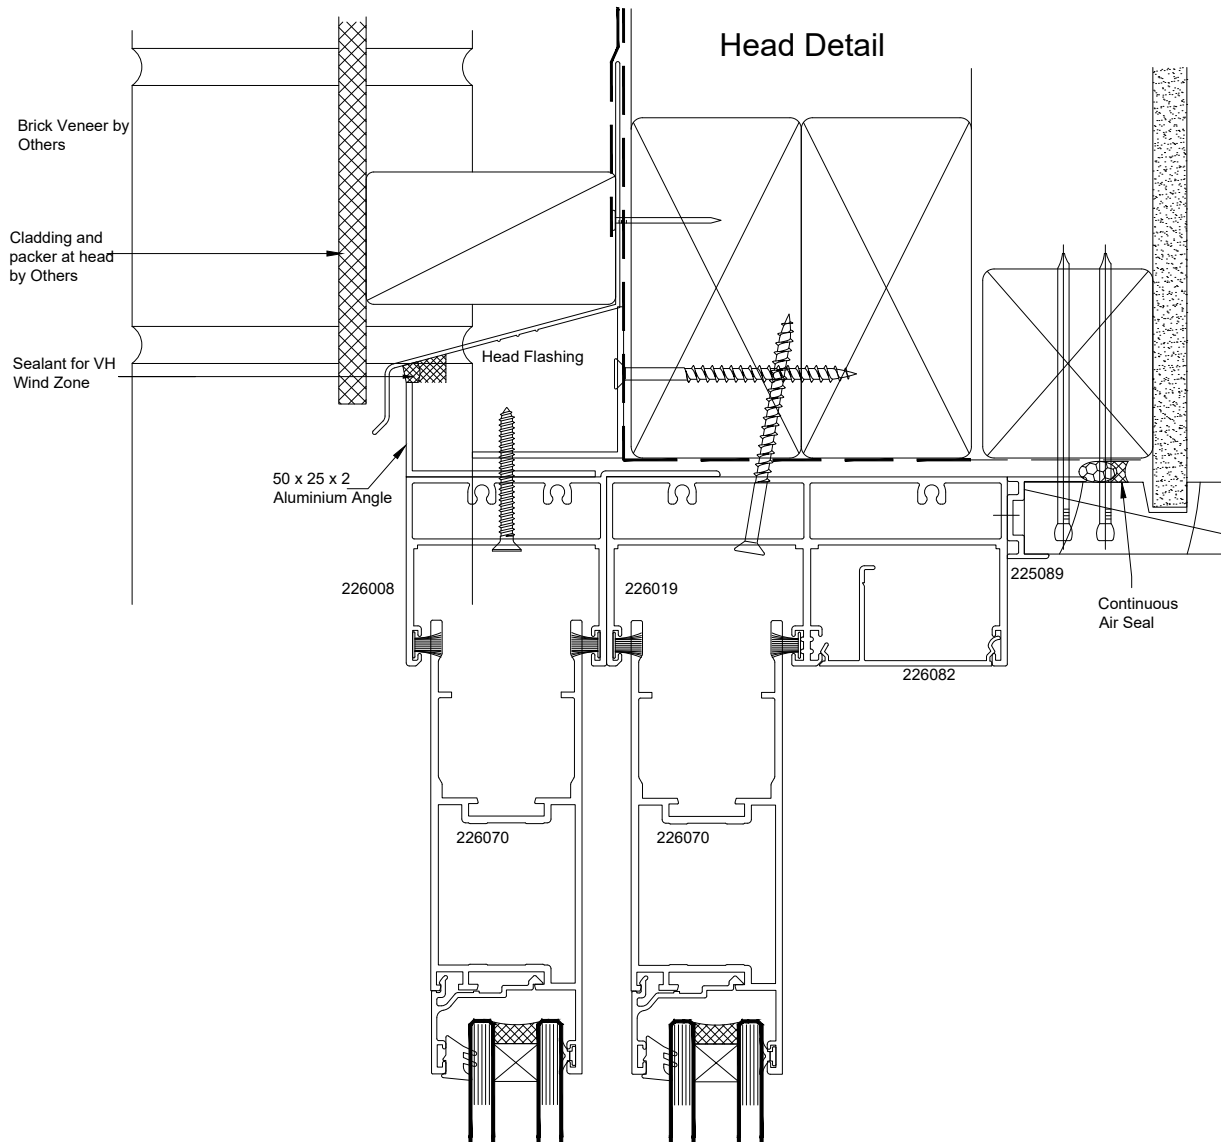

# Atlantic High Performance Suite (48mm Platform)

Stacker Door - Cavity Fixed - Brick Veneer - Head  
106 Frame - Light Cladding Above - Door Window Head

QuickCode:A1DS6\_CCH

0800 397 263

technical@altus.co.nz  
www.designresource.co.nz