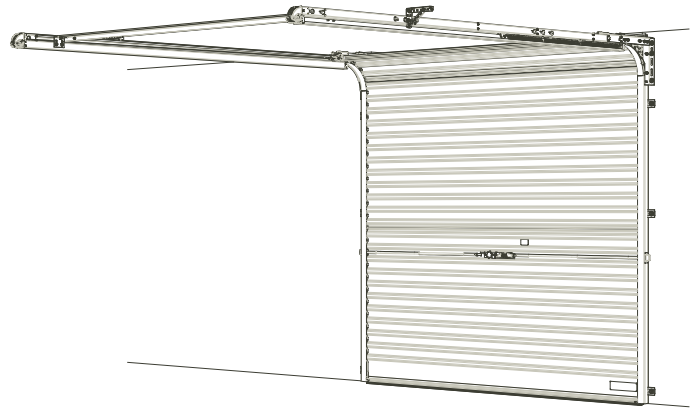

## Specification Sheet

INSTALLATION CLEARANCES				
HEIGHTS	HEADROOM		SIDEROOM	MINIMUM GARAGE DEPTH
	MANUAL	OPENER		
Up to 2115mm	80mm	130mm	100mm	2950mm
2116-2775mm	80mm	130mm	100mm	3610mm

**NOTE:** Any door ordered in the 2116-2775 height module if automated, will require a rail extension.