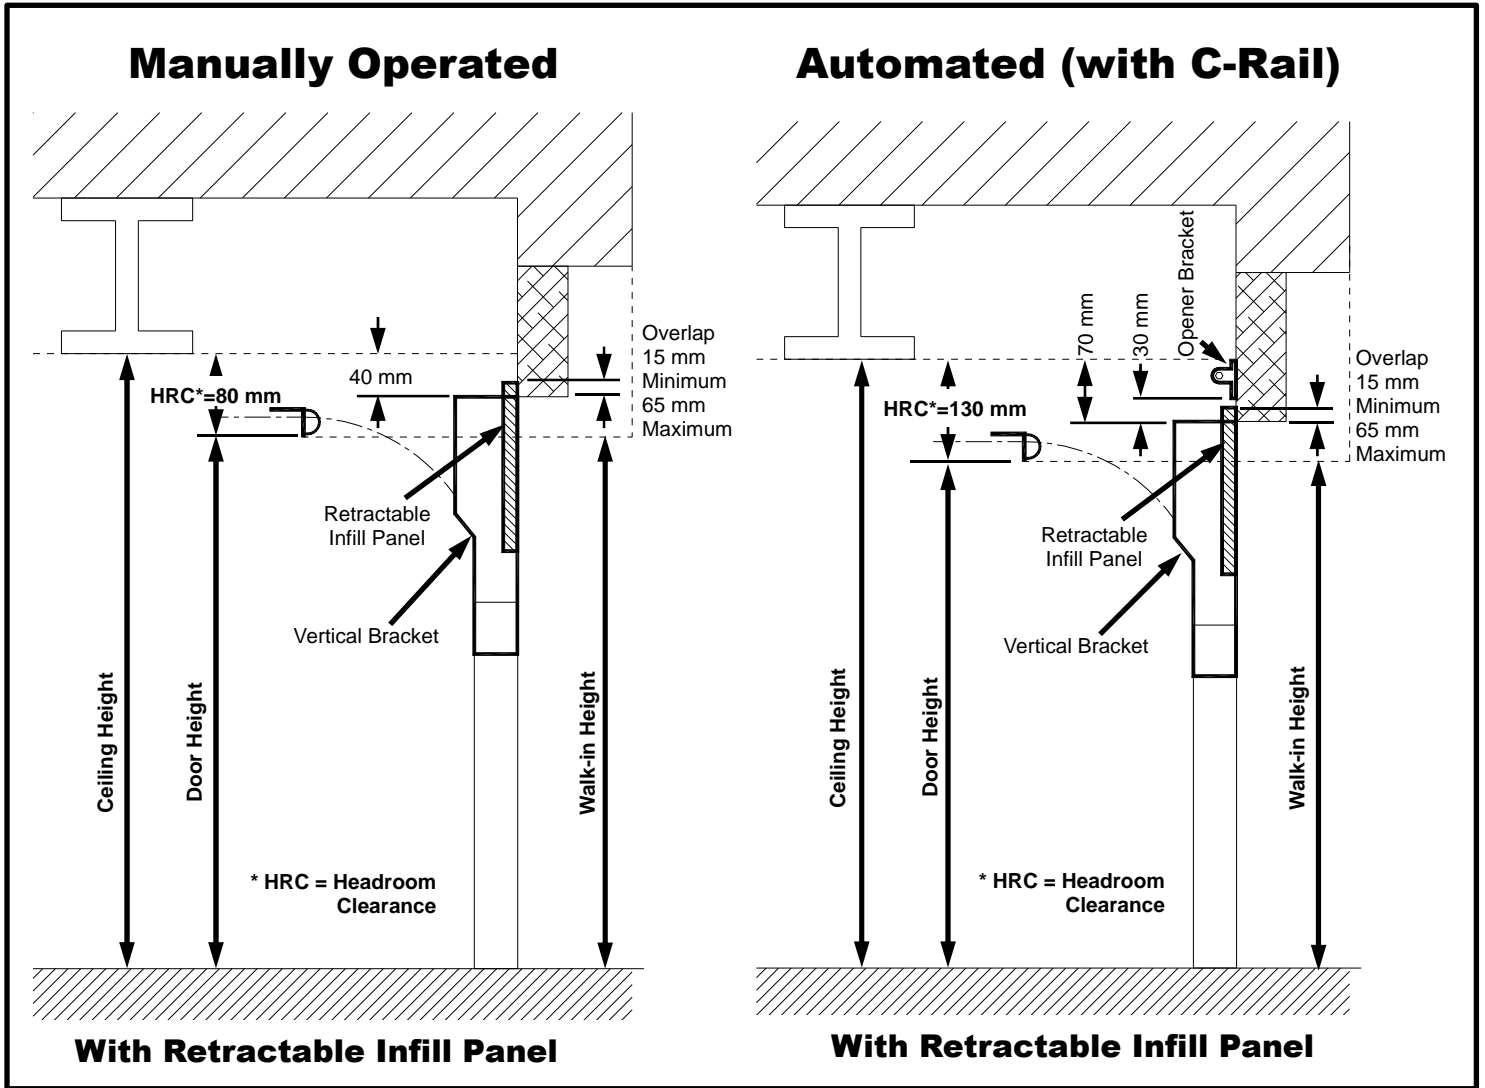

## Specification Sheet

INSTALLATION CLEARANCES				
HEIGHTS	HEADROOM		SIDEROOM	MINIMUM GARAGE DEPTH
	MANUAL	OPENER		
Up to 2115mm	80mm	130mm	100mm	2950mm
2116-2775mm	80mm	130mm	100mm	3610mm

**NOTE:** Any door ordered in the 2116-2775 height module if automated, will require a rail extension.