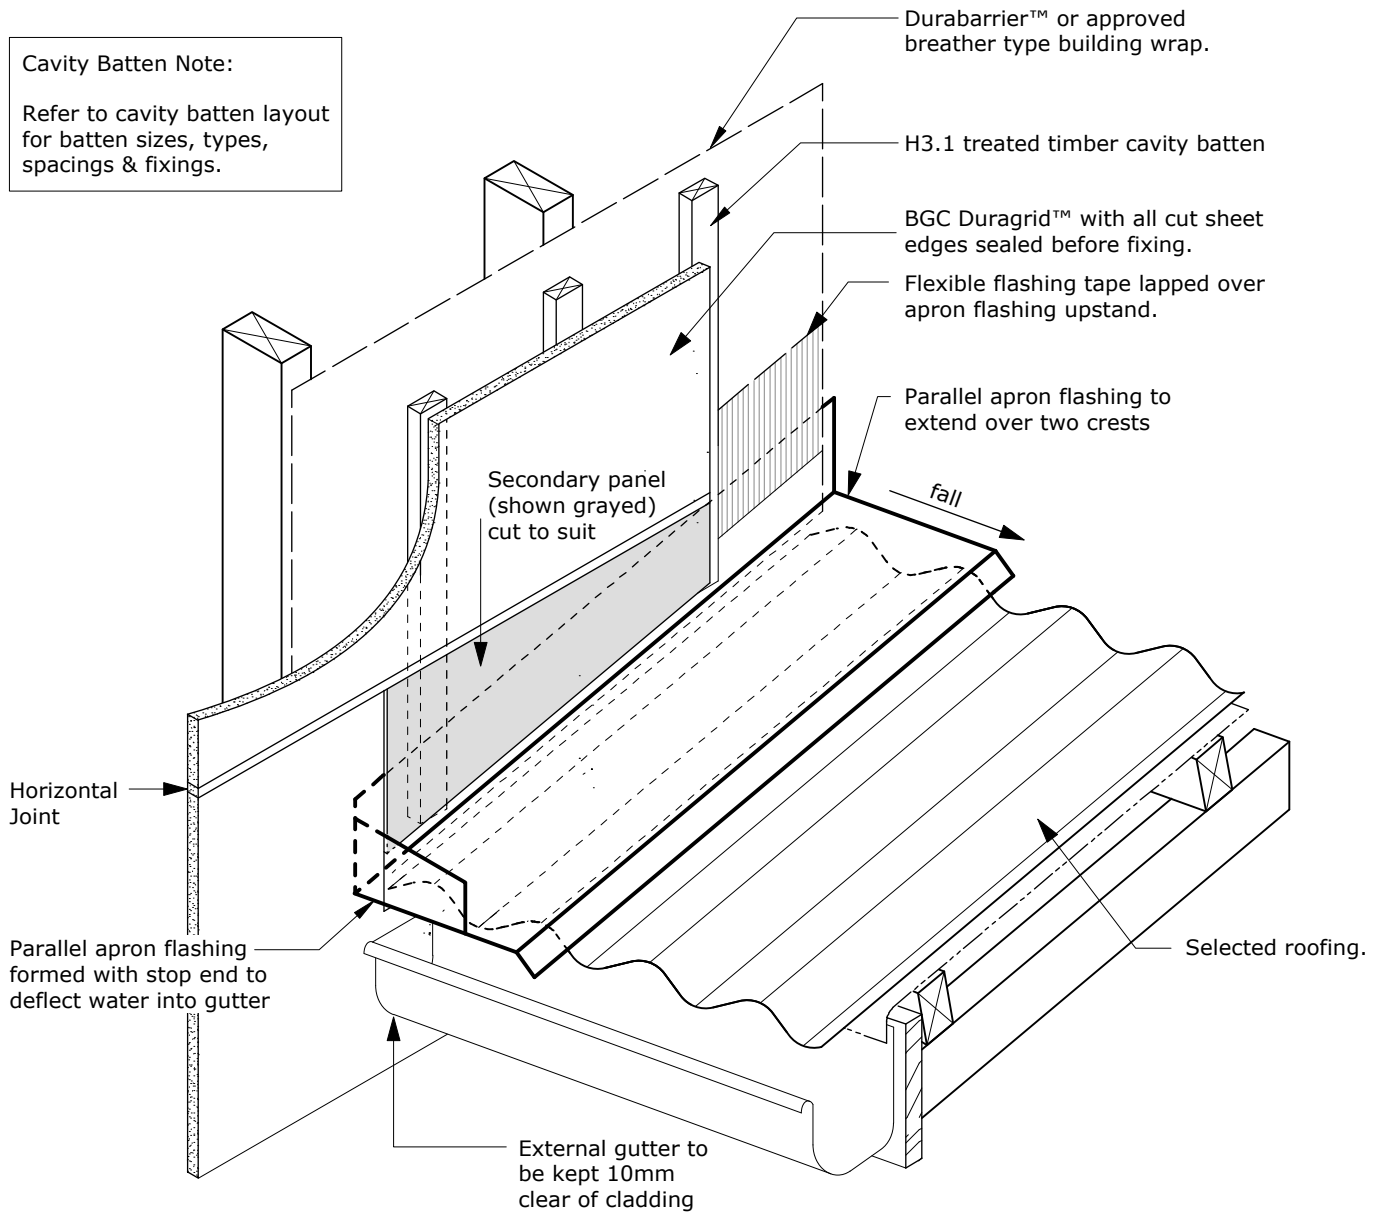

BGC

Fibre Cement

Cavity Batten Note:

Refer to cavity batten layout for batten sizes, types, spacings & fixings.

PROFILE **BGC Duragrid™**

DATE Nov 2011

DETAIL **Gutter to Wall Detail**

SCALE 1:5 @ A4

DETAIL NO. **D 22**