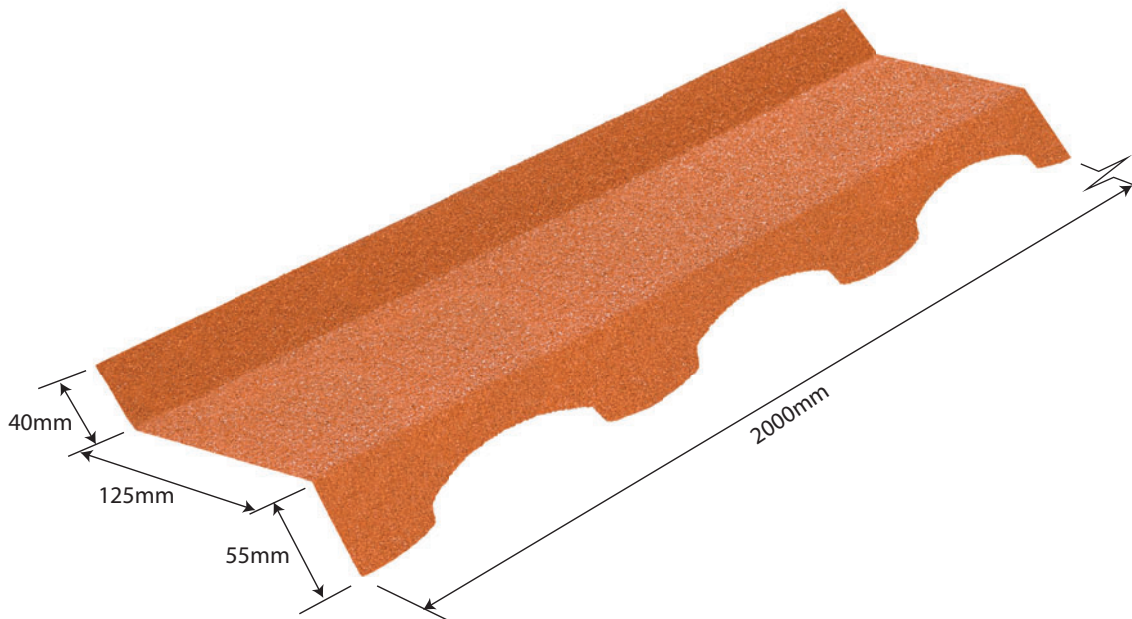

ROSSROOF
GROUP

301 ROMAN SHORT COURSE NZ

Specifications

Length: 2000mm

Weight: 1.744kg

Colours see colour charts