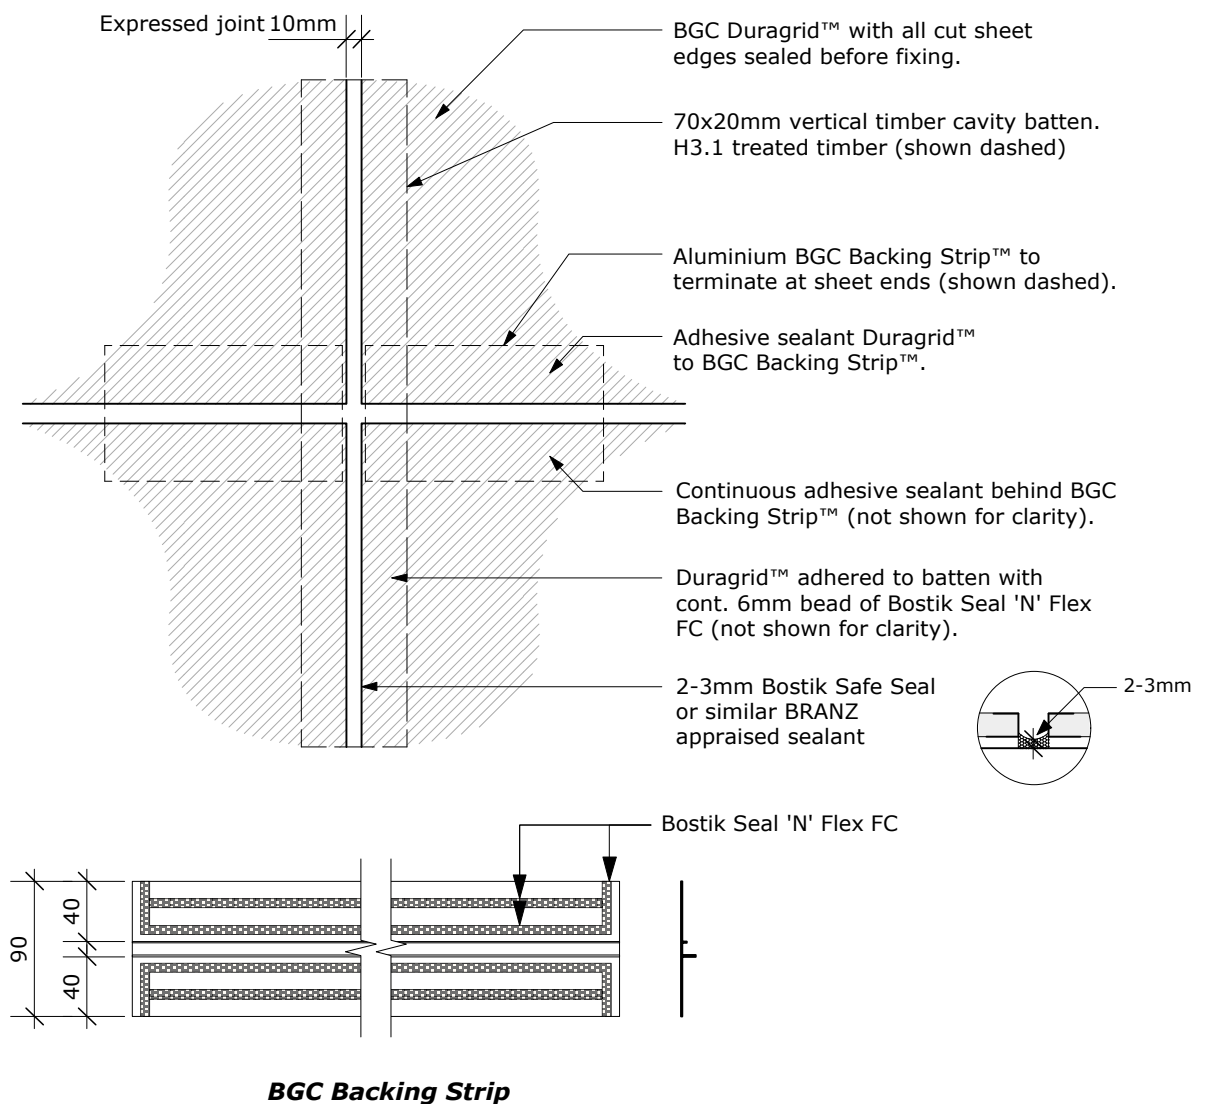

BGC

Fibre Cement

Cavity Batten Note:

Refer to cavity batten layout for batten sizes, types, spacings & fixings.

PROFILE **BGC Duragrid™**

DETAIL **Sheet Junction Elevation**

DATE Nov 2011

SCALE 1:5 @ A4

DETAIL NO. **D 03**