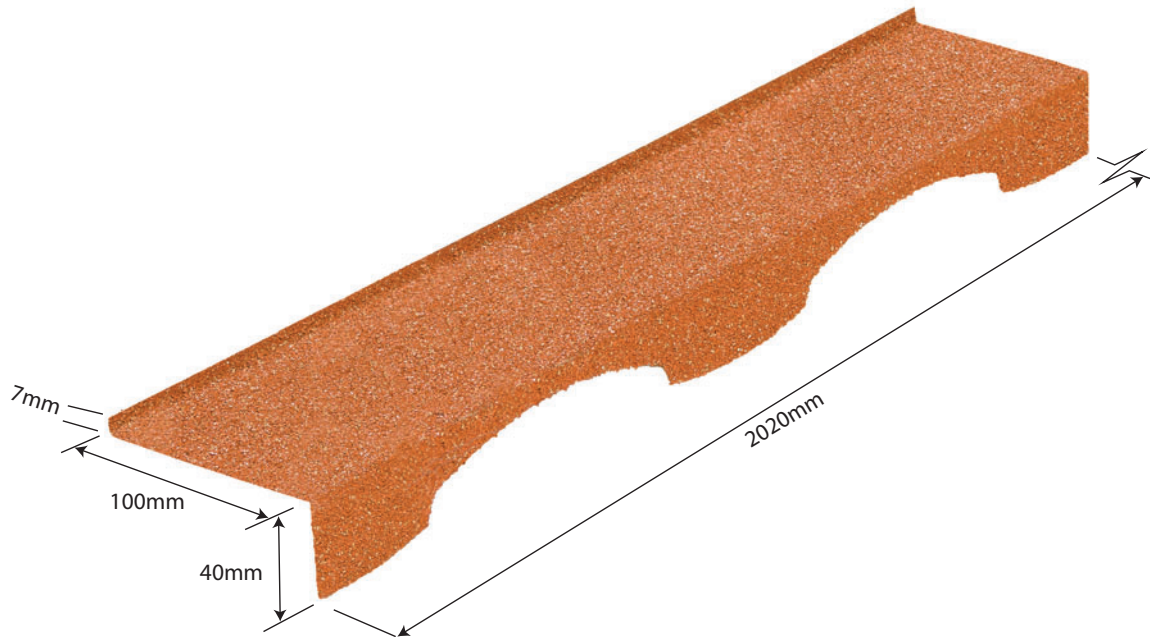

ROSSROOF
GROUP

302 ROMAN RIDGE APRON

Specifications

Length: 2020mm

Weight: 1.287kg

Colours see colour charts