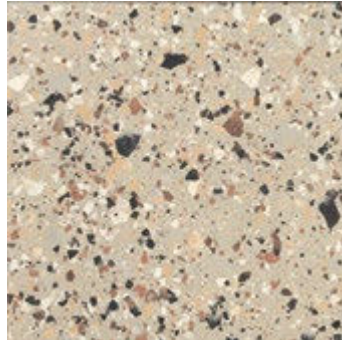

VENICE VILLA BEIGE