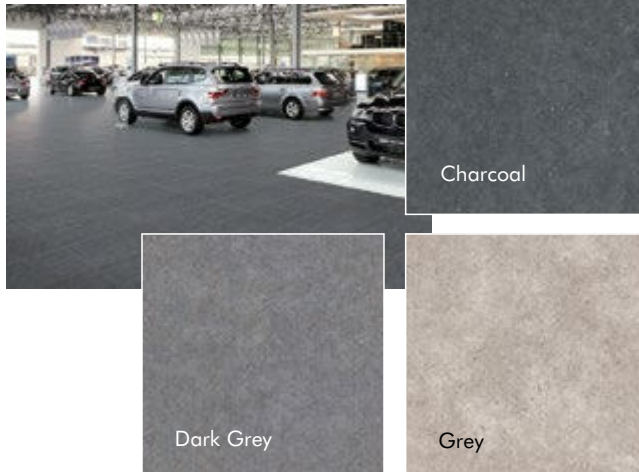

Mineral Project