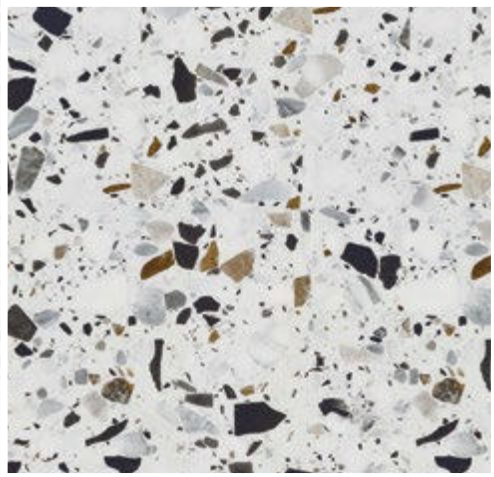

HILTON

Hilton is a big chip terrazzo look in 600x600mm . Big chunky earthy tones in brown, tan and greys/charcoals this is sure to add a stunning twist on traditional terrazzo.

Matt | PEI 4

ACTUAL SIZE DETAIL

HILTON TERRAZZO