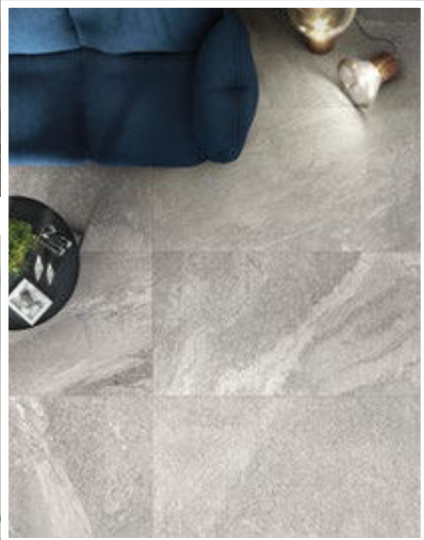

MB3

MB3 from Italy is a stunning colour-body porcelain with a sweeping stone look. With a R10 and V3 rating and co-efficient result of 0.42, this is the perfect range for both interior and exterior spaces. Available in 600x600mm.

Colour-Body | Matt | R10 | V3

CREATE
INDOOR &
OUTDOOR
FLOW!

MB3 GHIACCIO