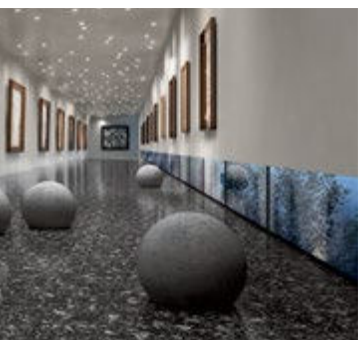

Size 600x600mm.

Full Body | Matt | R10

NICOLE ELIZABETH INTERIORS - VENICE VILLA GRAPHITE

If you're looking to give your home a luxury look without the expense of using real marble or granite, then terrazzo tiles are the perfect option. With a wide choice of colour variations and patterns, these tiles provide excellent versatility for pulling off a wide range of interior design styles, from contemporary to classic.

VENICE VILLA GREEN

VENICE VILLA GREY

VENICE VILLA SILVER

VENICE VILLA CORAL

VENICE VILLA EARTH

VENICE VILLA GRAPHITE

INDENT ORDER:

STROMBOLI COLOURS