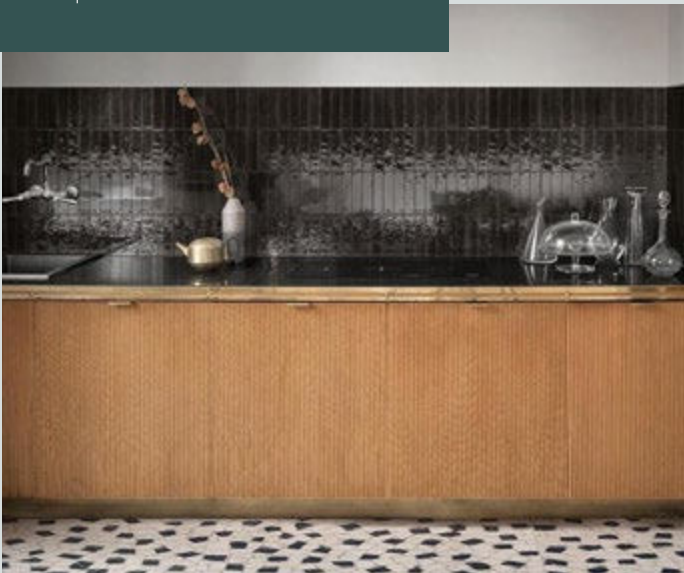

ARCHIPRODUCT'S
Best Design in Finishes!

LUME

Variations in colour and patterning create interplays of light which add vibrancy to spaces. Suitable for floors, walls and exterior walls and pools. Lume in 60x240mm has a decidedly contemporary appeal and ultra-glossy surface. Lay horizontally, vertical or herringbone!

PEI 4 | Gloss

Choosing a grout colour, for both floors and for walls, sounds a little boring but is actually an important decision and can make or break your tiled design. Grey, Black and White are the usual go-to but you don't have to be limited by colour. You can decide whether you want to make your grout colour a feature of the design, be neutral or to blend in with your tile colour.

tile
warehouse
for design inspiration