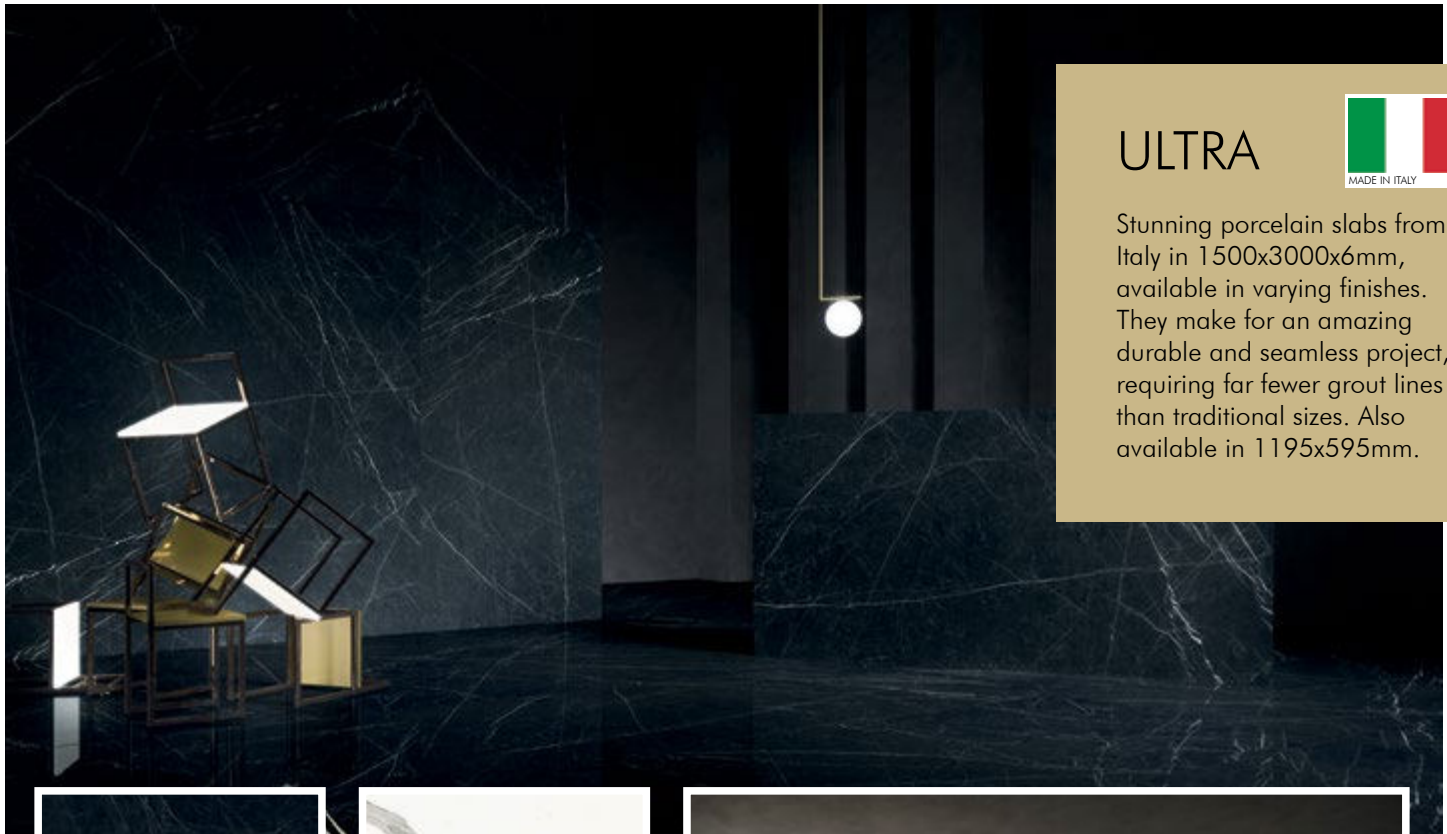

ULTRA

Stunning porcelain slabs from Italy in 1500x3000x6mm, available in varying finishes. They make for an amazing durable and seamless project, requiring far fewer grout lines than traditional sizes. Also available in 1195x595mm.