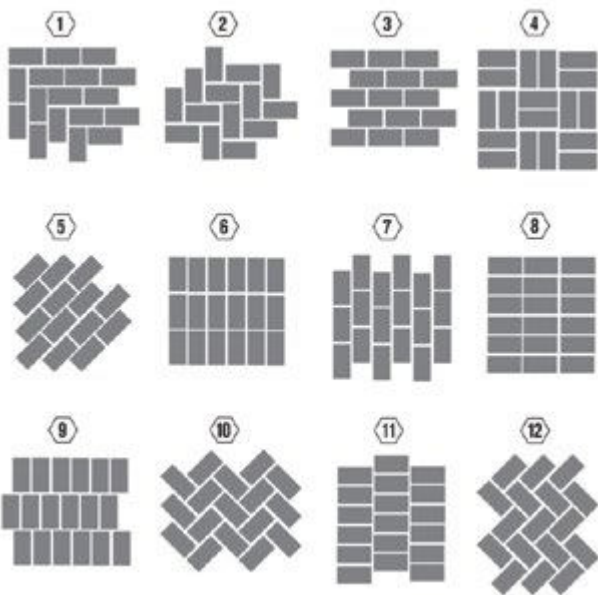

Subway tile hit the scene during the early 1900's when it was put in underground train stations in New York. People were inspired and began using it in their homes, adding it to their kitchens & bathrooms. The most common installation practices for subway tiles are herringbone, stacked, offset, step-ladder and cross-hatch.