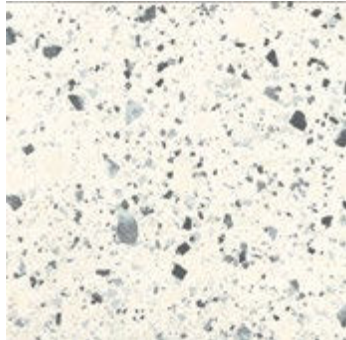

STOCKED COLOURS:

VENICE VILLA WHITE