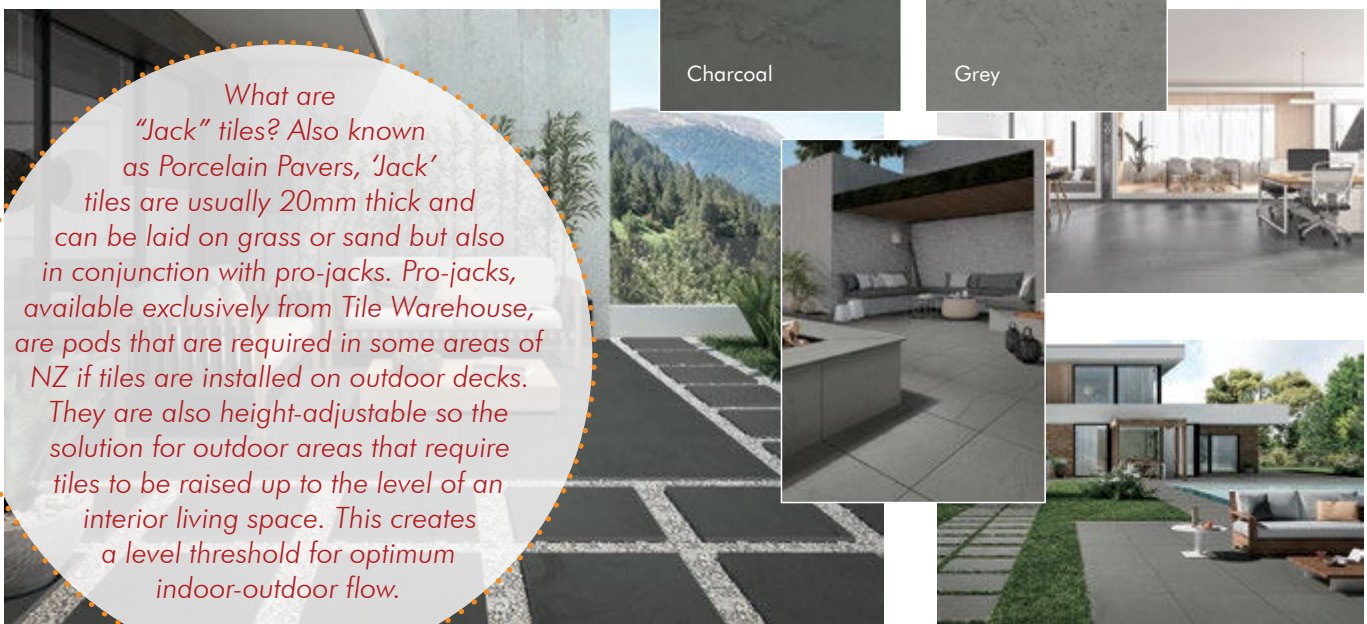

TILE WAREHOUSE PORCELAIN PAVER RANGE

20mm Porcelain Pavers are twice the thickness of most tiles and have all the benefits of a regular porcelain tile. They are the ideal paving solution in that they will not stain, fade and require no treatment. They are also easy to install. Porcelain pavers and slabs can be laid dry on sand, grass, or gravel or they can be laid on concrete with adhesive, as you would a traditional porcelain tile.

Another alternative is to lay them using adjustable, raised supports such as our Pro-Jack supports with open joints allowing for drainage and providing a level tiled area out from doors to exterior living areas. Porcelain pavers tend to be more interesting in design compared to traditional pavers, and they often complement a 10mm porcelain range. This way they can be used both inside and outside creating internal, external flow. Here are a few of our porcelain paver collections:

Bluestone

Create indoor/outdoor flow with the Bluestone flooring solution. Also available in 10mm and in matching 300x600x20mm bullnoses.