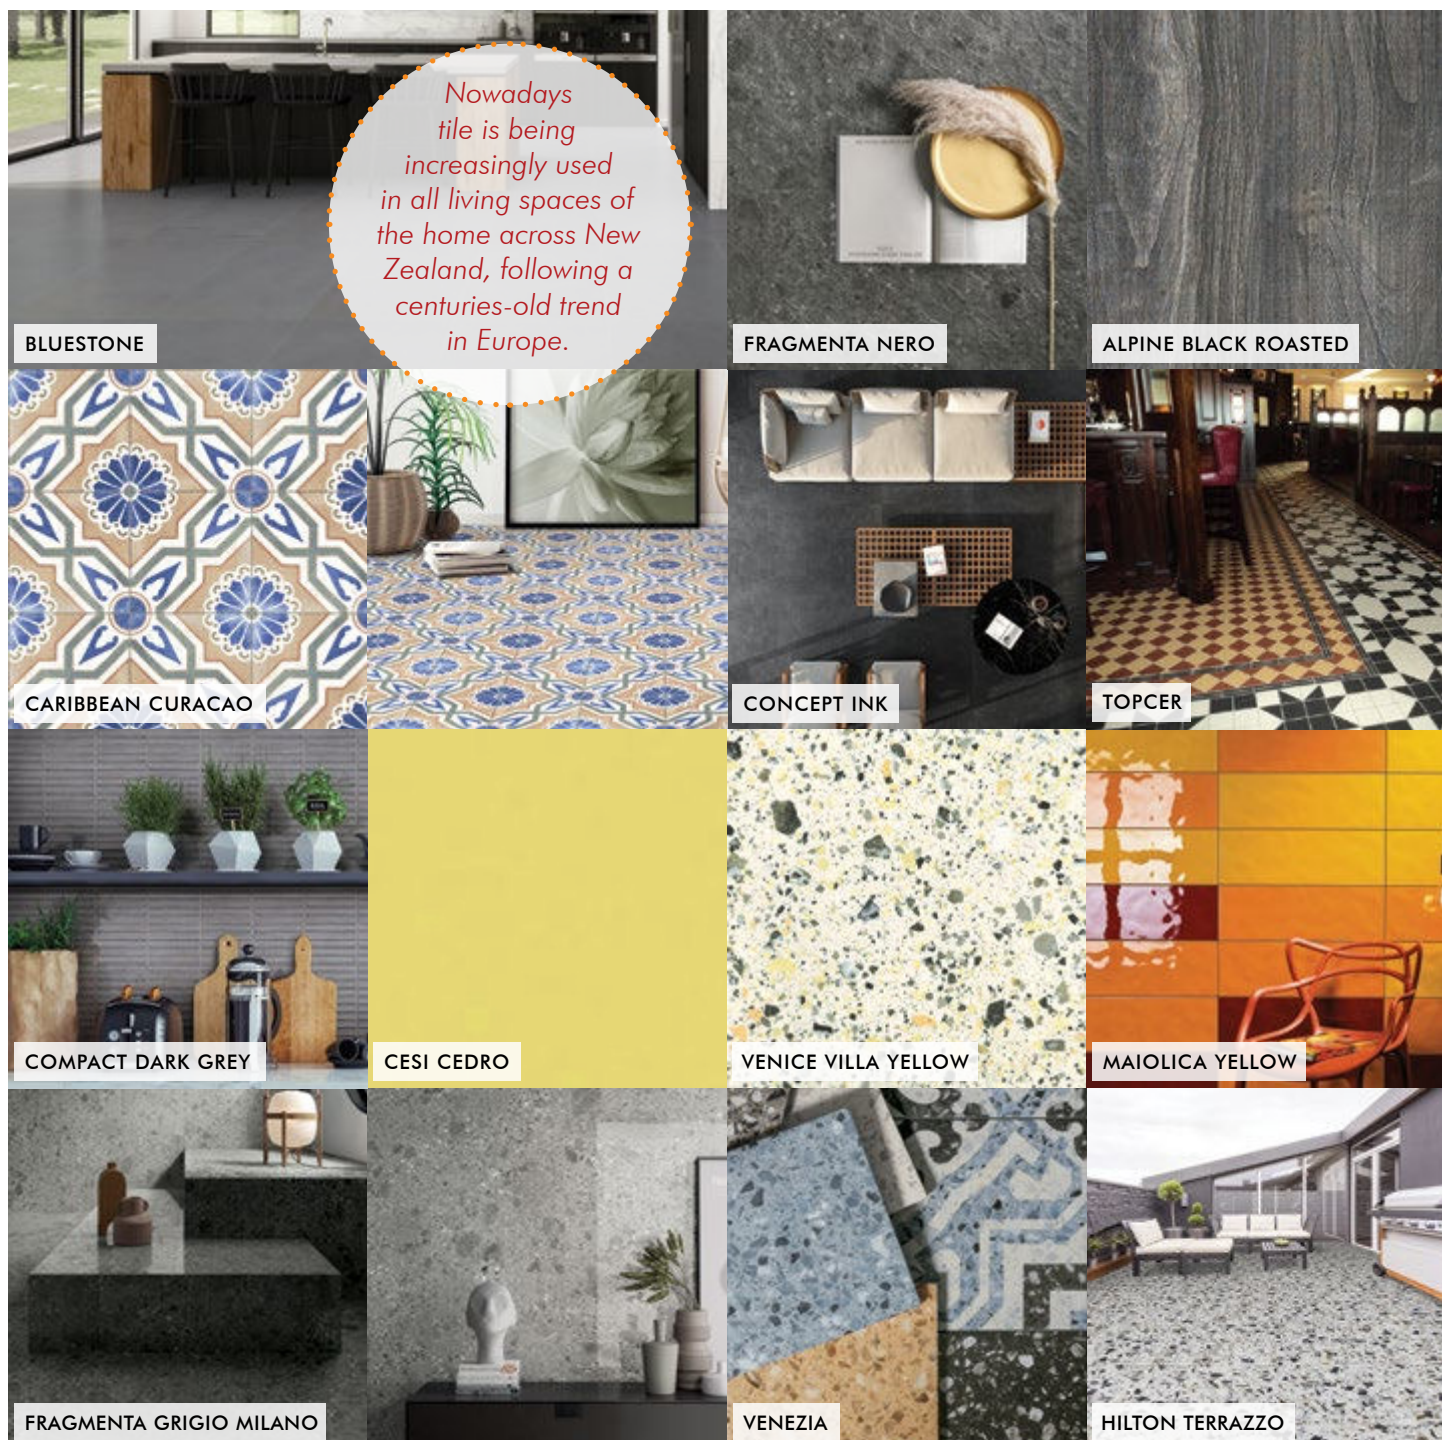

THE PANTONE COLOURS OF THE YEAR 2021 ARE...

PANTONE 17-5104 Ultimate Gray + PANTONE 13-0647 Illuminating

"A marriage of colour conveying a message of strength and hopefulness that is both enduring and uplifting." Pantone2021

Two independent colours that highlight how different elements come together to support one another, best express the mood for Pantone Colour of the Year 2021. Practical and rock solid but at the same time warming and optimistic. It is a story of colour that encapsulates deeper feelings of thoughtfulness with the promise of something sunny and friendly. A message of happiness supported by fortitude, the combination of PANTONE 17-5104 Ultimate Gray + PANTONE 13-0647 Illuminating is aspirational and giving us hope. We need to feel that everything is going to get brighter – this is essential to the human spirit...post Covid.

SHOP Pantone Colourways at Tile Warehouse and add an uplifting, positive element to your home this year...