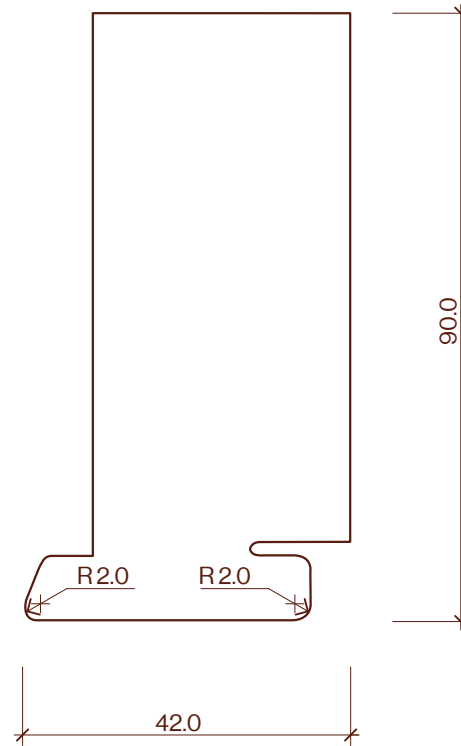

Batten Clip 42x90mm Profile Drawing

Category	Profile name	Size	Scale
Screening	Batten Clip	42x90mm	1:1

P +64 9 249 0100
E info@abodo.co.nz
W abodo.co.nz