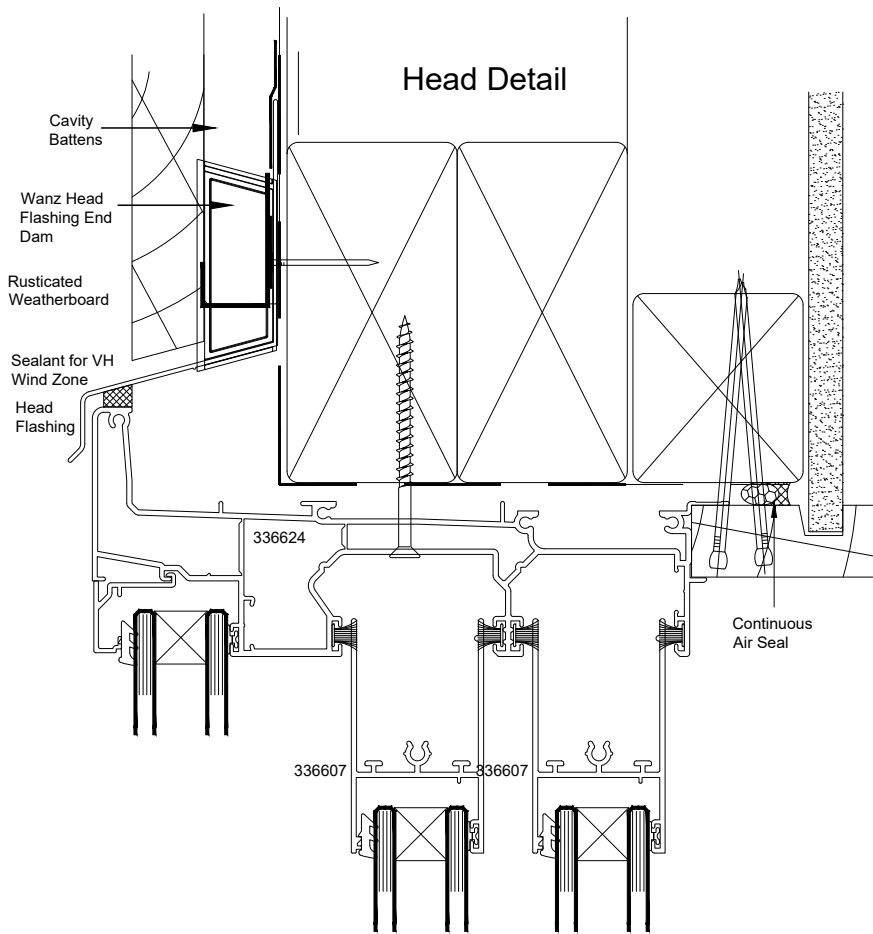

Pacific Architectural Suite (40mm platform)

Stacker Door - Cavity Fixed - Rusticated Weatherboards - Head
106 Frame - - Door Window Head

QuickCode:A4DS6_CMH

0800 397 263

technical@altus.co.nz
www.designresource.co.nz