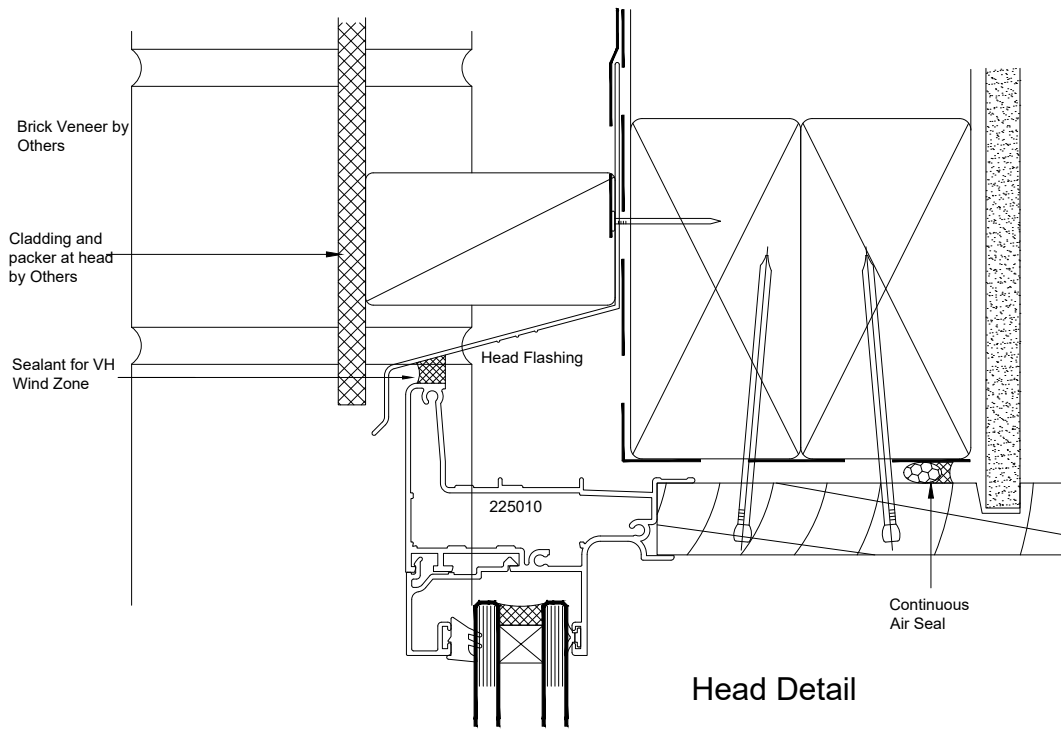

Atlantic High Performance Suite (48mm Platform)

Hinged Door - Cavity Fixed - Brick Veneer - Head
Flanged Frame - Light Cladding Above - Fixed Overlite Head

QuickCode:A1DF4_CCH

0800 397 263

technical@altus.co.nz
www.designresource.co.nz