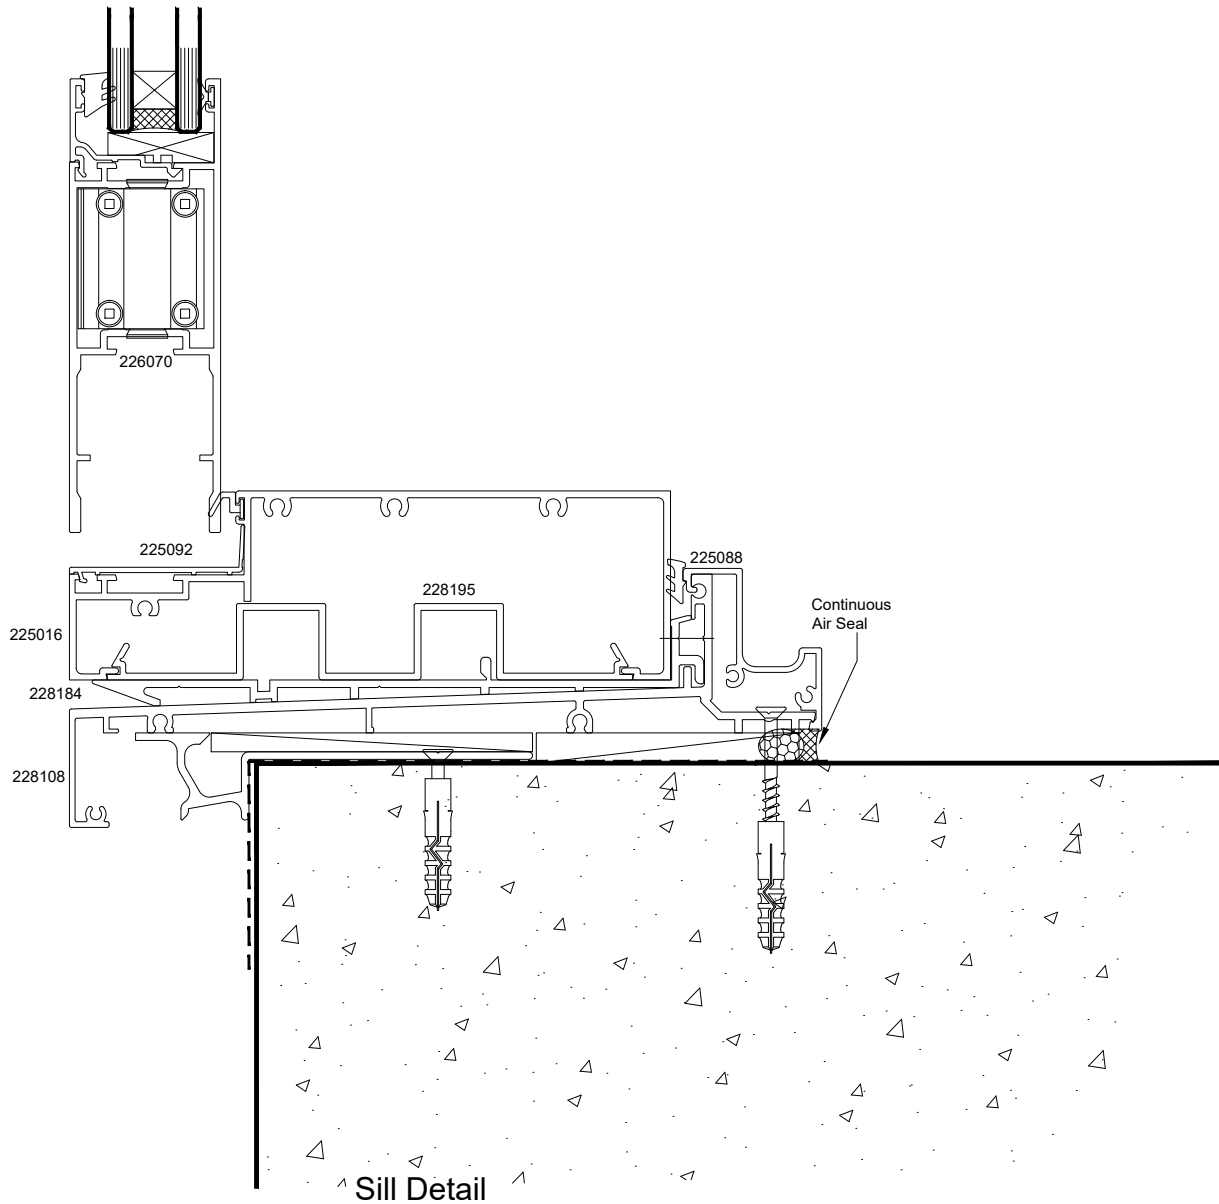

Atlantic High Performance Suite (48mm Platform)

Hinged Door - Cavity Fixed - Plywood Sheet - Sill
159 Frame - -

QuickCode:A1DF4_CLS

0800 397 263

technical@altus.co.nz
www.designresource.co.nz

Disclaimer: This information is intended solely as a guide for use of Altus products. Before using you should ensure that the product is suitable for use in the specific application. Nothing in this information constitutes a statement of fitness for particular purpose and appropriate expert advice is to always be obtained. Altus makes no warranty regarding the use of this information with non-Altus products. This drawing is the property of Altus NZ Ltd.