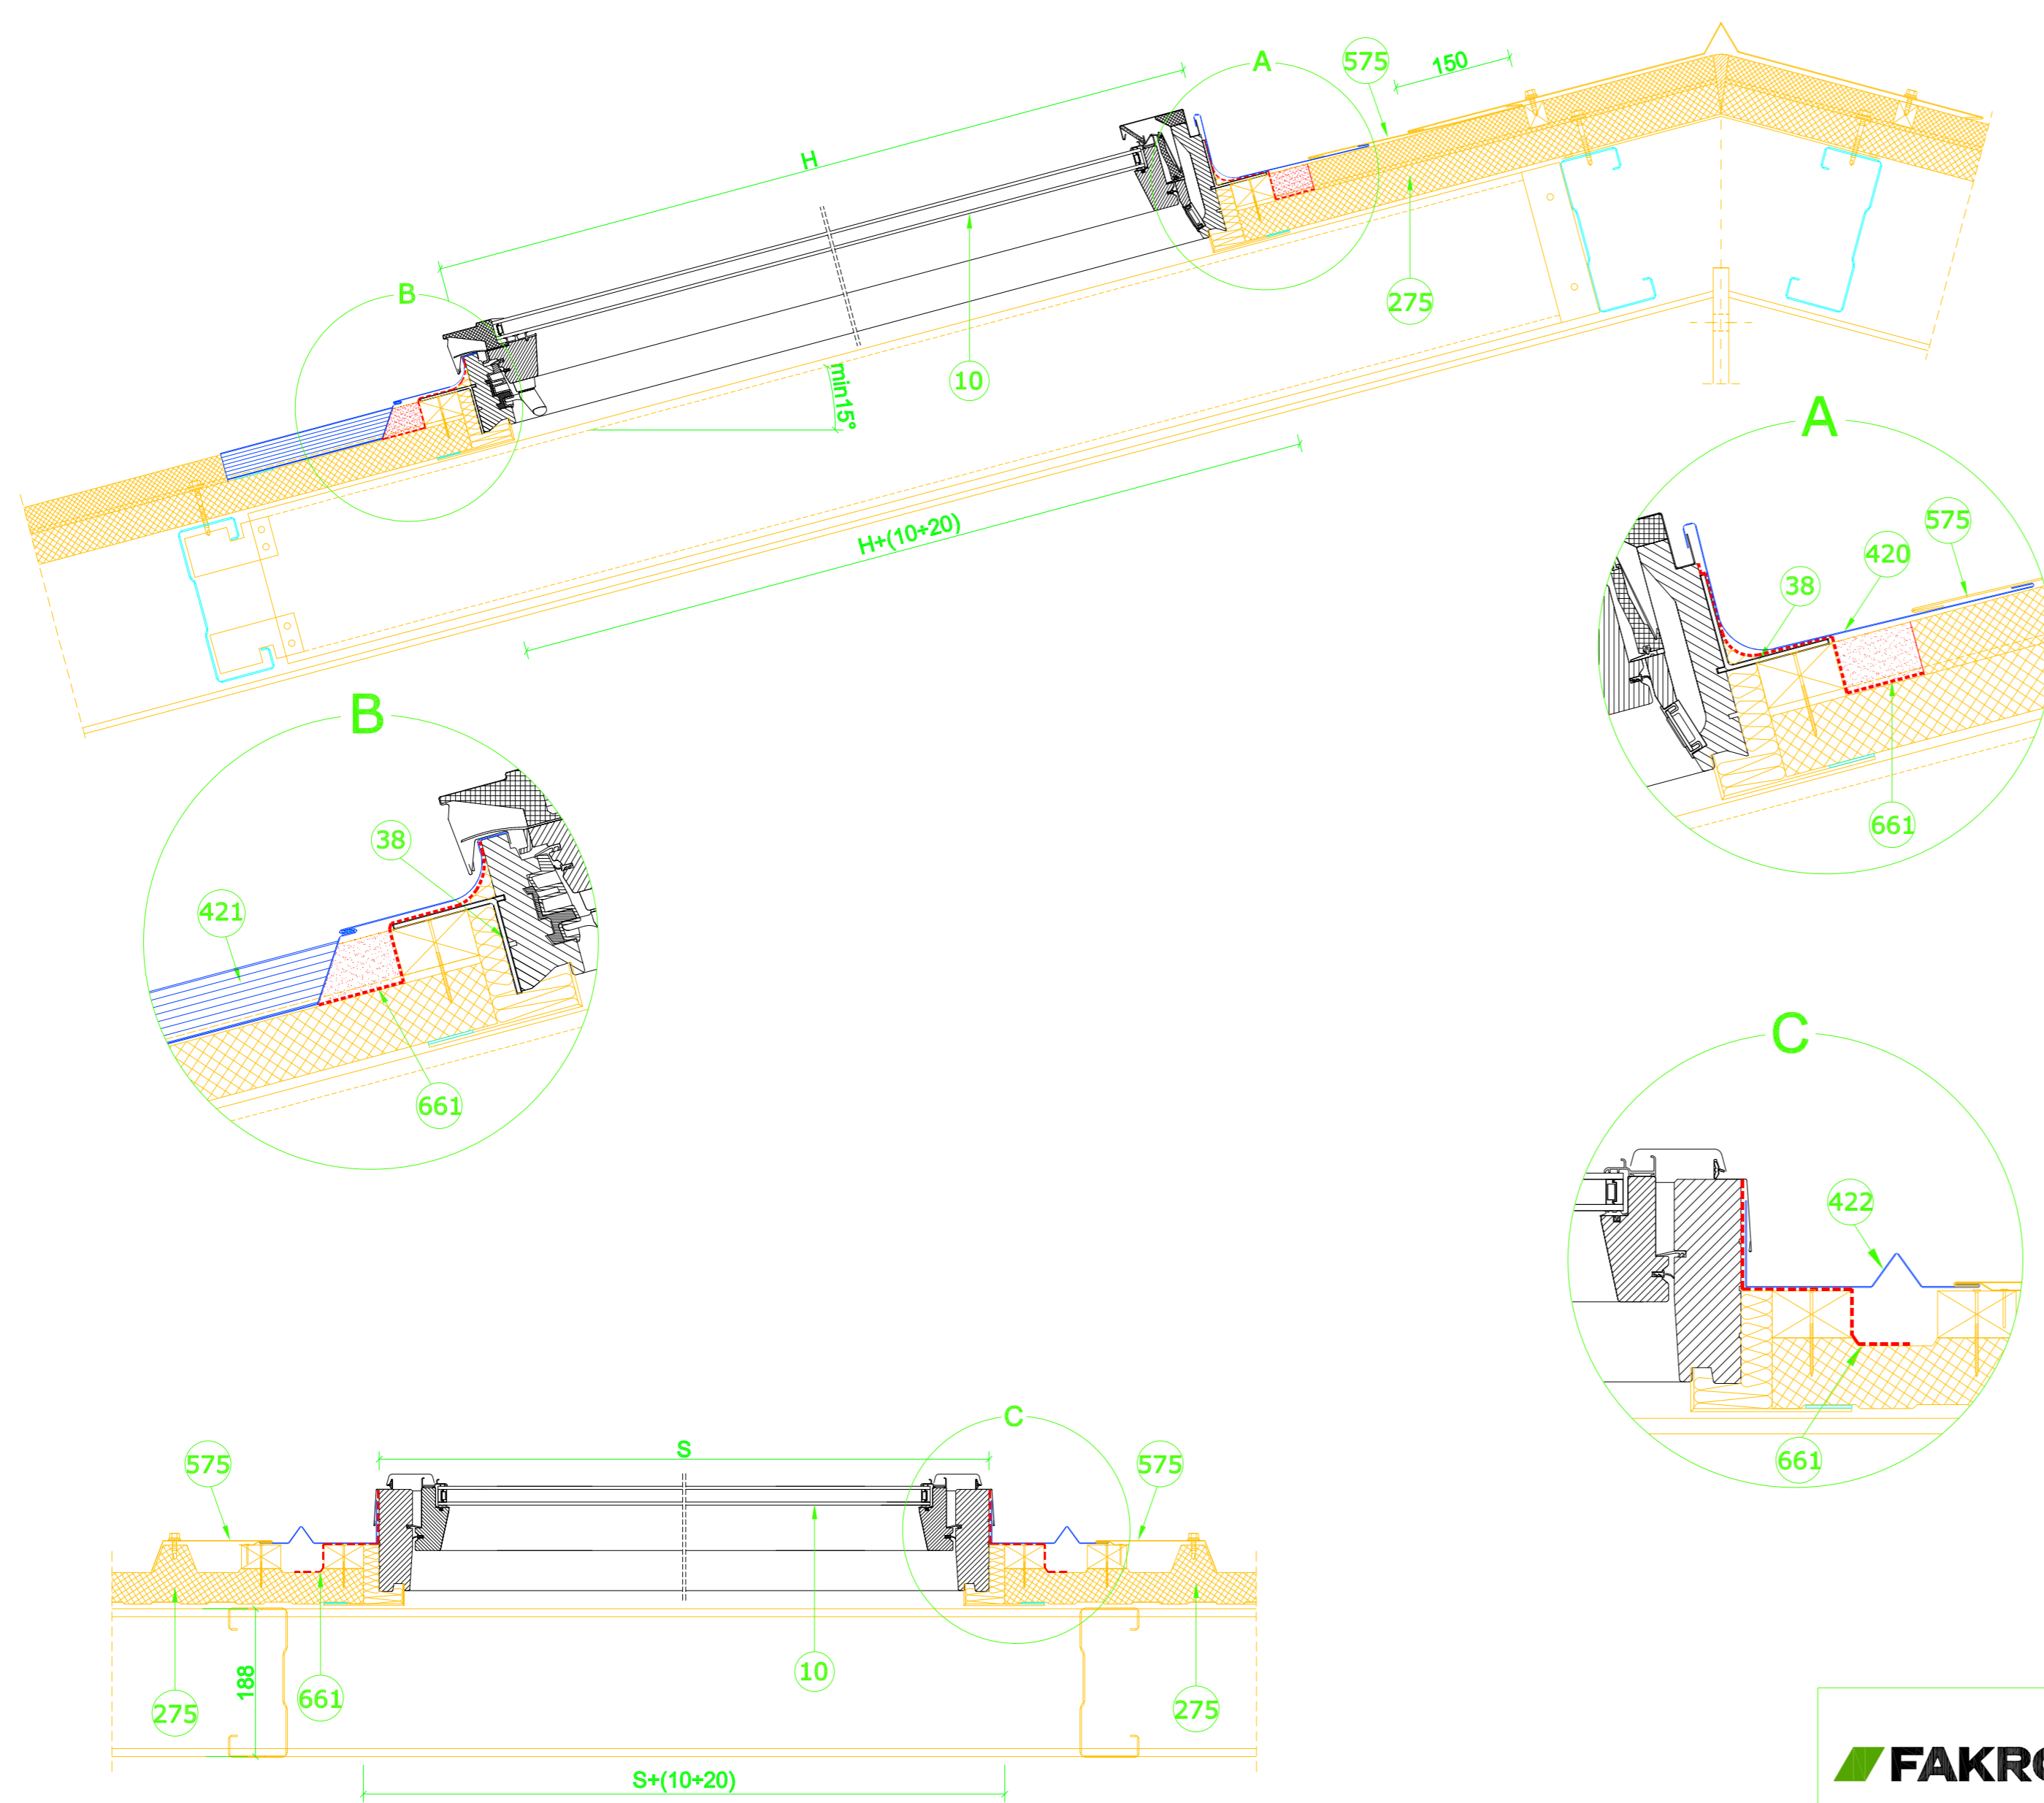

FTP-V U3, FTU-V U3			
Frame width (mm)	Frame height (mm)	Window symbol	
457	601		
	781	46	
	961	48	
	1181		
477	1401		
	1601		
	1801		
	1901		
547	601		
	781	47	
	961	48	
	1181		
657	1401		
	1601		
	1801		
	1901		
777	601	01	
	781	02	
	961	03	
	1181	04	
937	1401	14	
	1601	13	
	1801	14	
	1901	14	
1137	601	33	
	781	23	
	961	05	
	1181	06	
1337	1401	07	
	1601	13	
	1801	13	
	1901	13	
	601	34	
	781	24	
	961	15	
	1181	08	
	1401	09	
	1601	80	
	1801	35	
	1901	35	
	701	25	
	981	20	
	1181	10	
	1401	11	
	1601	50	
	1801	36	
	1901	36	
	701	26	
	981	12	
	1181	18	
	1401	17	

FAKRO

Vertical and horizontal cross-section:
FTP-V U3, FTU-V U3 roof window with ETV-A flashing.
Type of roof covering - KINGSPAN.

FORMAT: A3   SCALE: 1:10/15   DATE: 06/2022