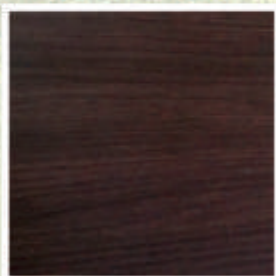

NatureSteel™

Garage Doors Inspired by Nature

Rimu

Oak

NatureSteel™

Designer Garage Doors For Your Busy Lifestyle.

NatureSteel designer steel - the warmth and beauty of timber with the practicality and strength of steel - available from Garador.

Give your sectional garage door all the good looks of timber without the concerns of warping, rotting, splitting, swelling or high maintenance.

NatureSteel door panels are created from a natural looking woodgrain effect paint finish that is baked on to stay looking good year after year.