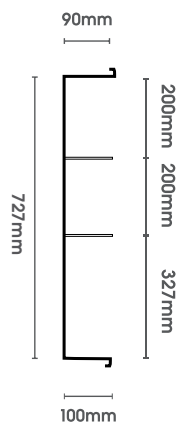

EasyNiche™ Aura Shelf

Create a storage shelf quickly and easily with the EasyNiche™ Aura Shelf.

Place above a bath, beside a vanity, or pair with the EasyNiche™ Recessed Towel Warmer for the ultimate duo in bathroom storage. Water-resistant and suitable for accessible bathrooms. Fits into 90mm wall cavity. Includes 2 glass shelves.

Available in gloss black or white.

ENSH-RF68-W

Gloss white recess with safety glass shelves

ENSH-RF68-B

Gloss black recess with safety glass shelves

EasyNiche™ Recessed Towel Warmer