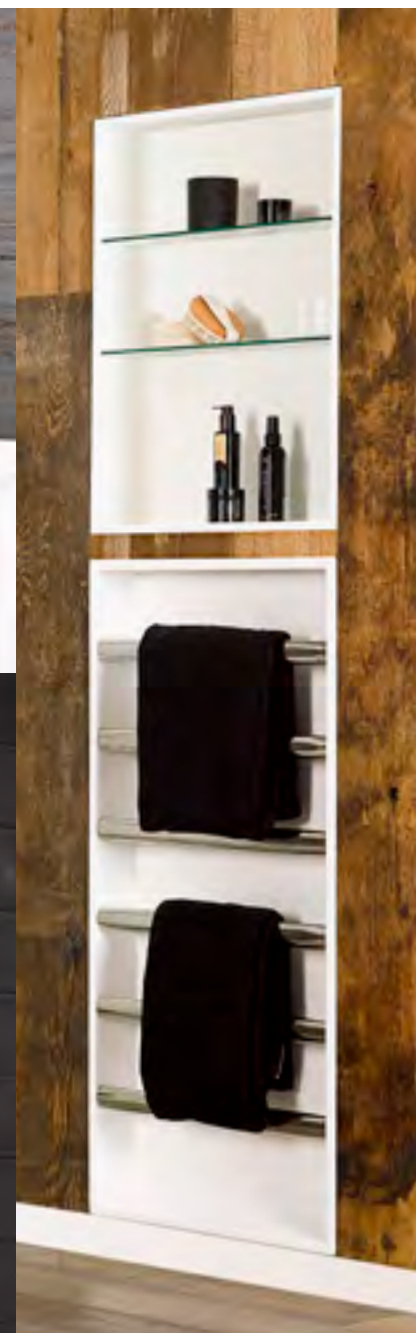

EasyNiche™ Aura Shelf

Create a storage shelf quickly and easily with the EasyNiche™ Aura Shelf.

Place above a bath, beside a vanity, or pair with the EasyNiche™ Recessed Towel Warmer for the ultimate duo in bathroom storage. Water-resistant and suitable for accessible bathrooms. Fits into 90mm wall cavity. Includes 2 glass shelves.

Available in gloss black or white.

ENSH-RF68-W

Gloss white recess with safety glass shelves

ENSH-RF68-B

Gloss black recess with safety glass shelves

EasyNiche™ Recessed Towel Warmer