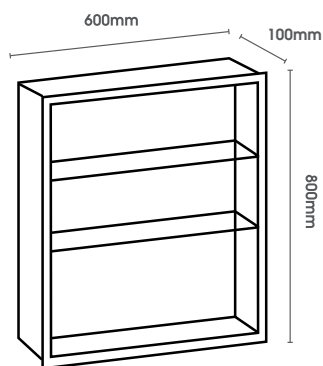

EasyNiche™ Aura Shelf

Create a storage shelf quickly and easily with the EasyNiche™ Aura Shelf.

Place above a bath, beside a vanity, or pair with the EasyNiche™ Recessed Towel Warmer for the ultimate duo in bathroom storage. Water-resistant and suitable for accessible bathrooms. Fits into 90mm wall cavity. Includes 2 glass shelves.

Available in gloss black or white.

ENSH-RF68-W

Gloss white recess with safety glass shelves

ENSH-RF68-B

Gloss black recess with safety glass shelves

EasyNiche™ Recessed Towel Warmer