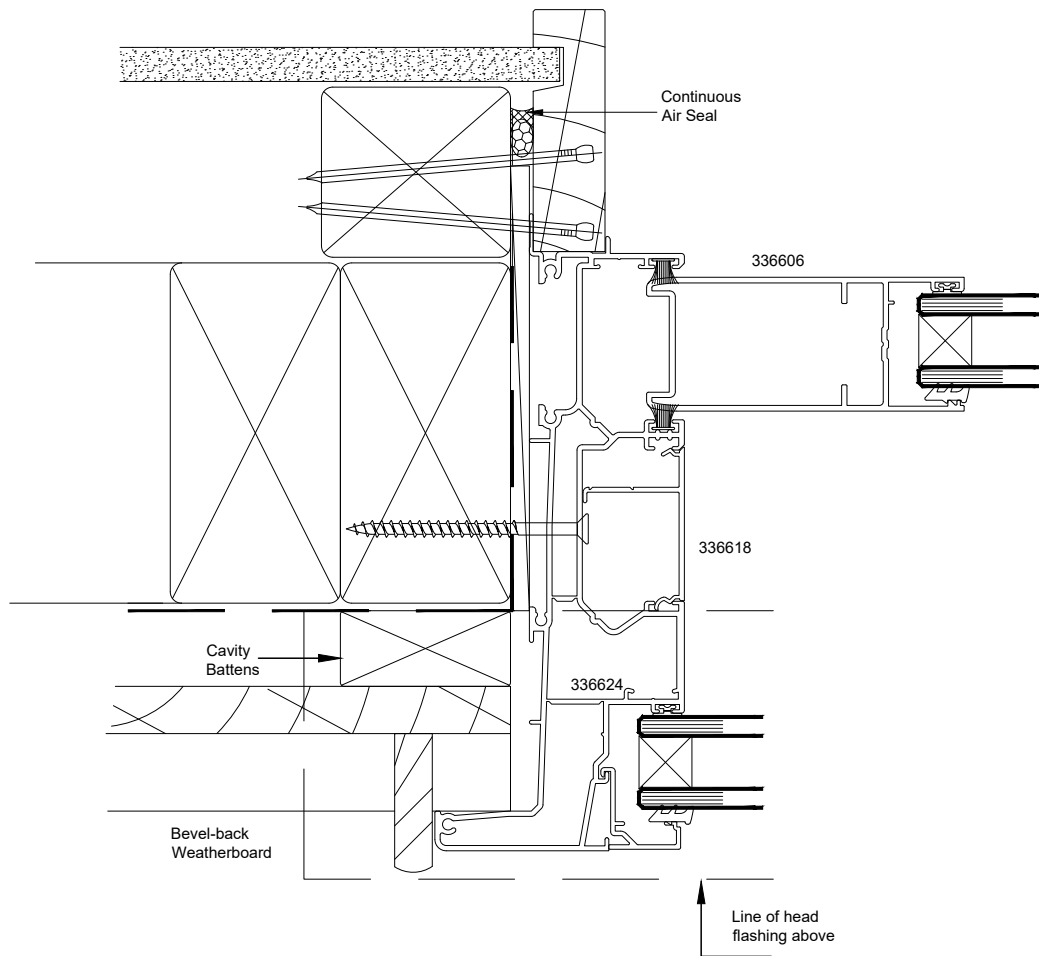

Pacific Architectural Suite (40mm platform)

Stacker Door - Cavity Fixed - Bevel Back Weatherboards - Jamb
159 Frame - - Fixed Overlite Head

QuickCode:A4DS6_CBJ

Jamb Detail

Fletcher Aluminium
Pacific Architectural Suite