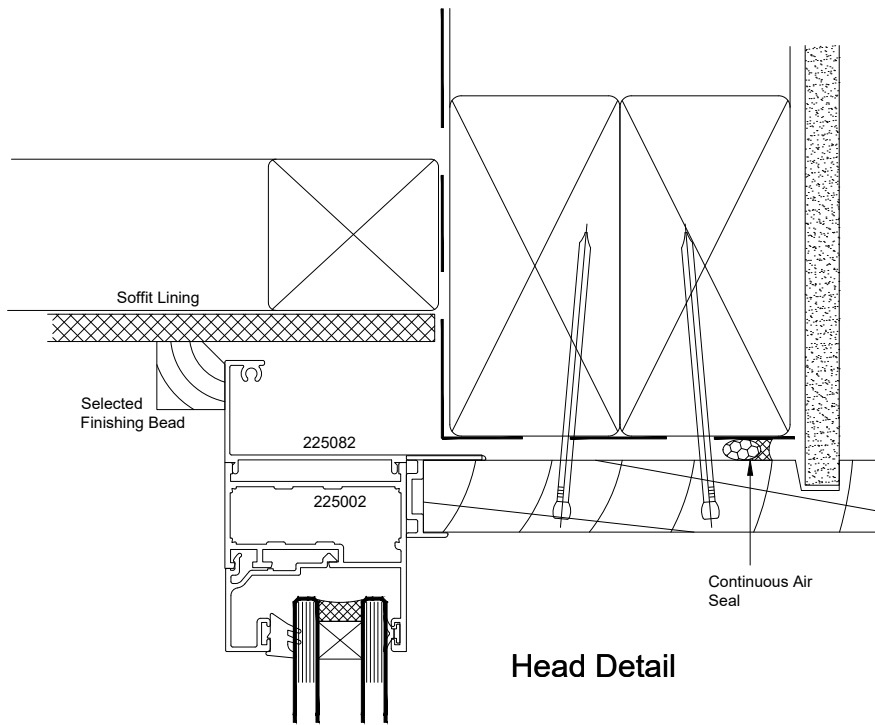

# Atlantic High Performance Suite (48mm Platform)

Hinged Door - Cavity Fixed - Brick Veneer - Head  
Chair Frame - Soffit at Head - Fixed Overlite Head

QuickCode:A1DF4\_CCH

0800 397 263

technical@altus.co.nz  
www.designresource.co.nz