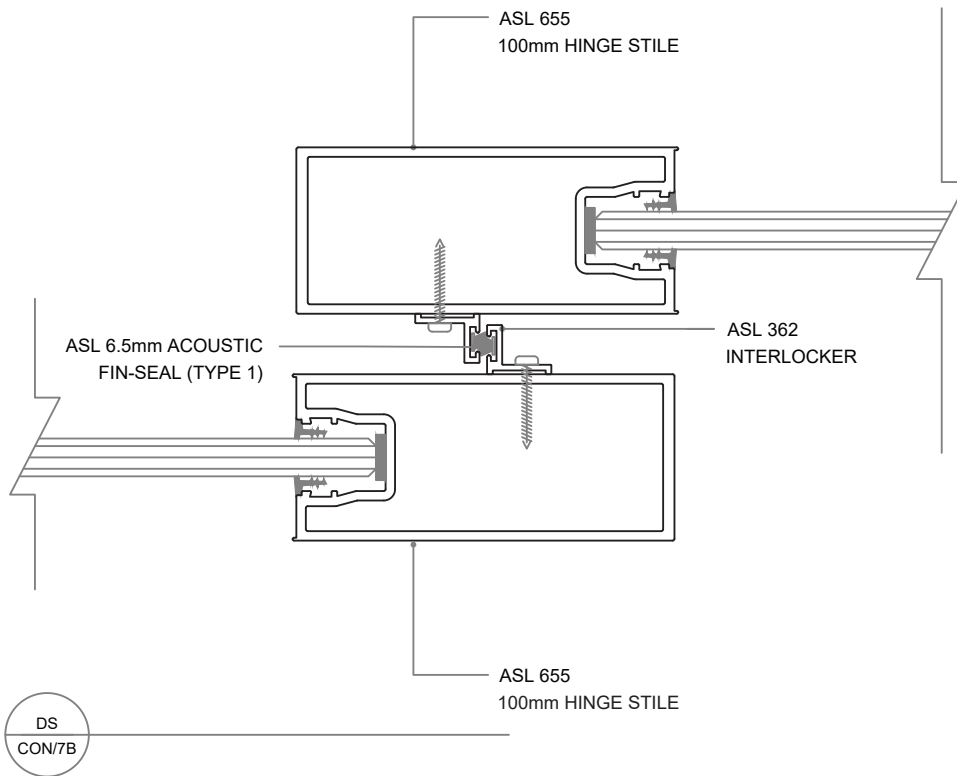

INTERLOCKERS