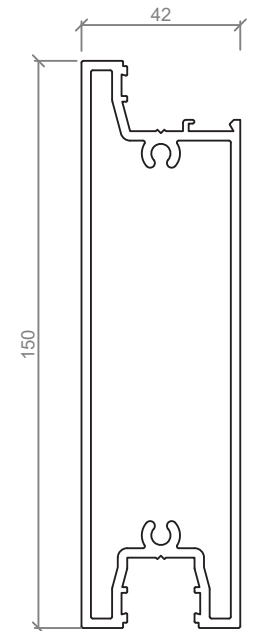

ASL 776
150mm TRANSOM &
BOTTOM RAIL