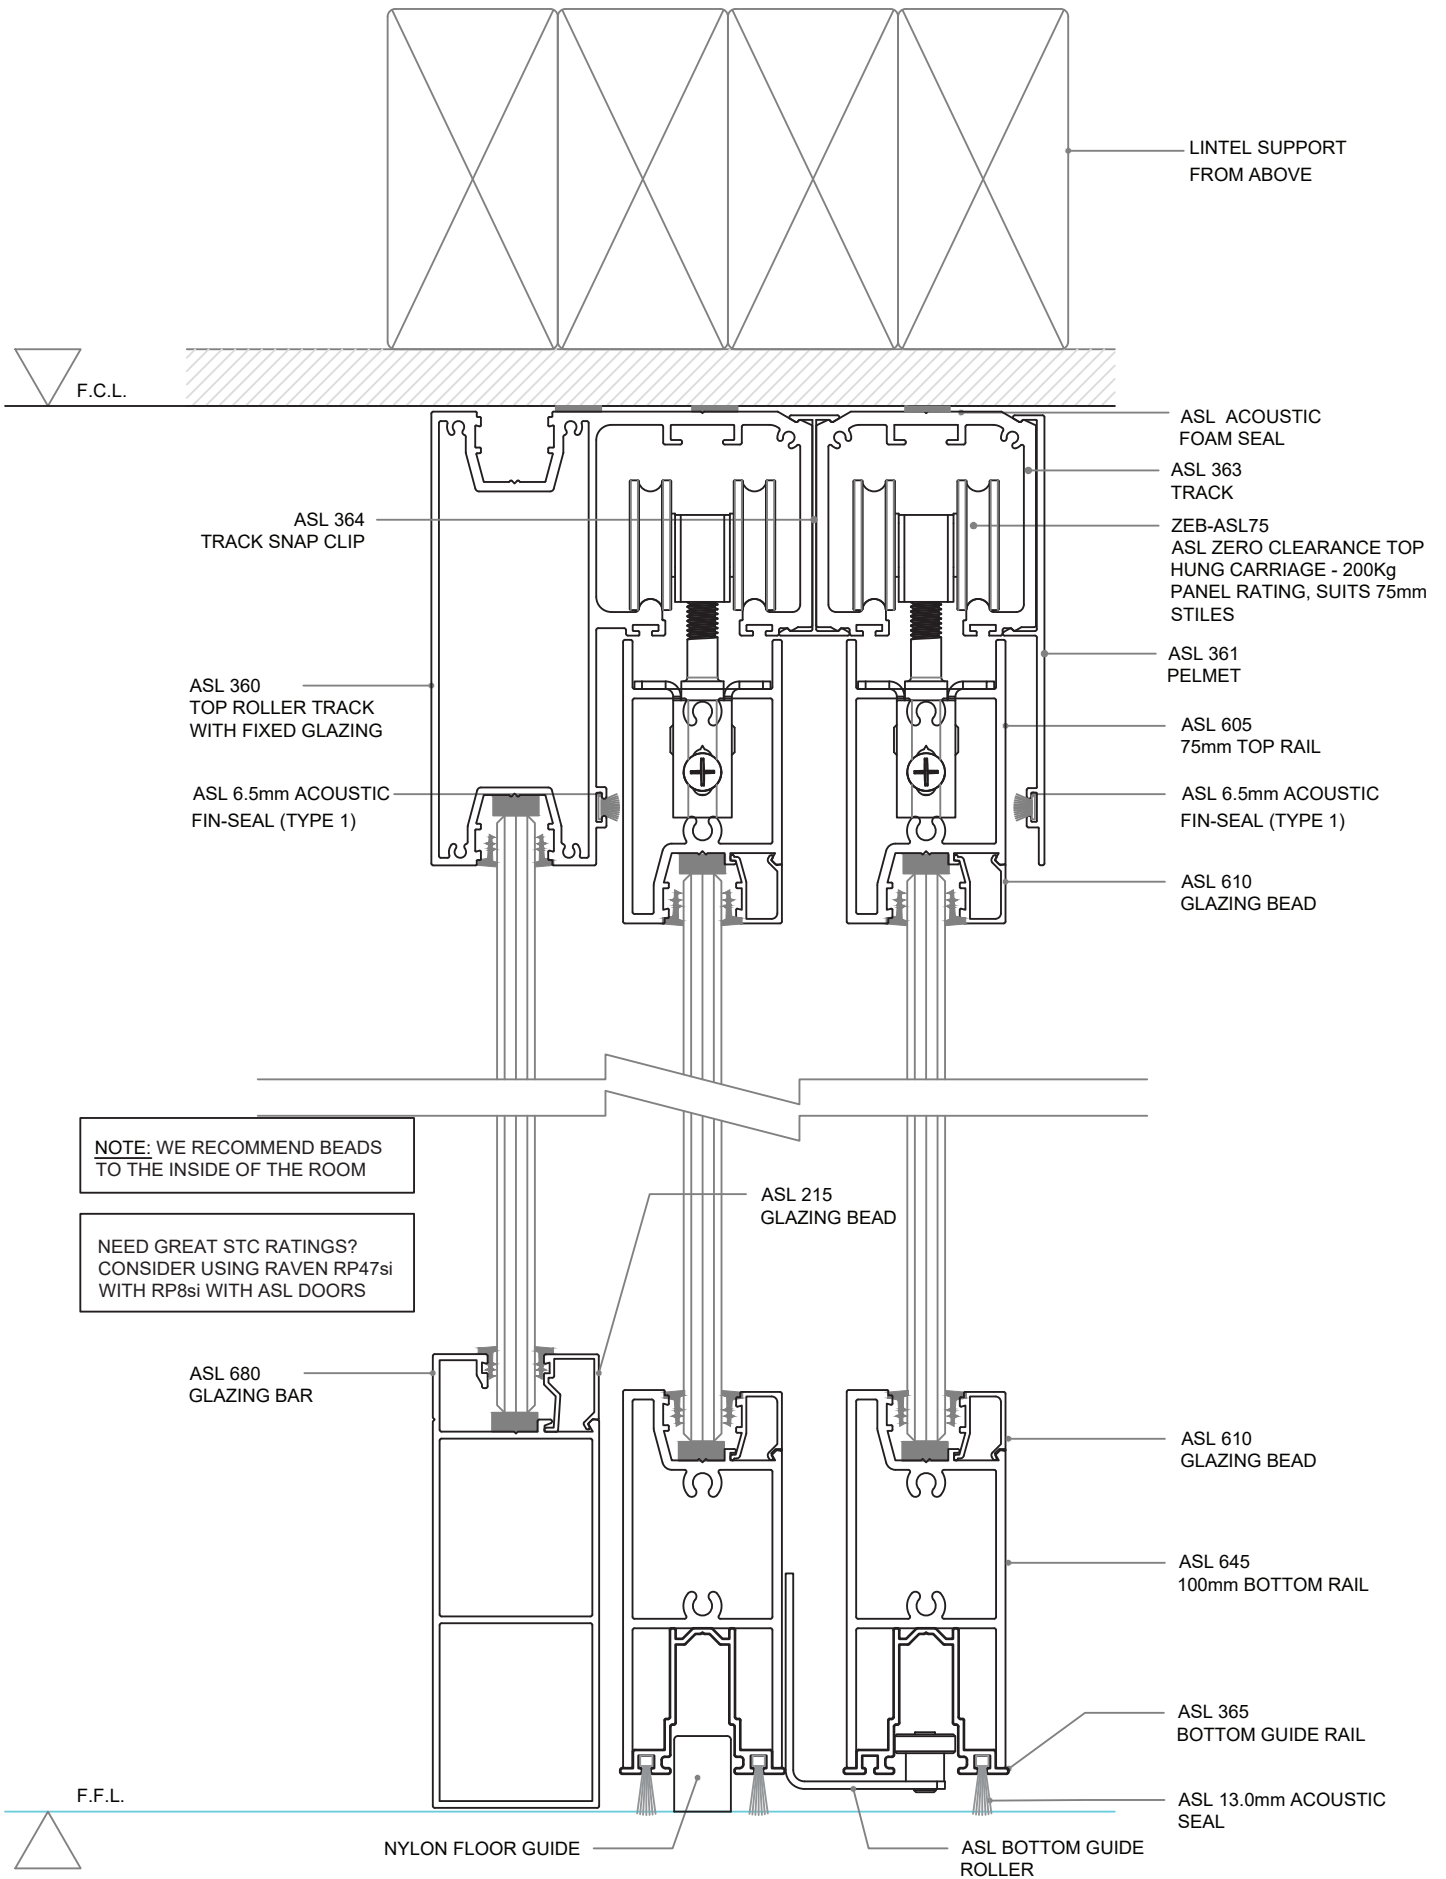

Standard Details - Bottom Roller Stacking Doors - Mating Head Guide