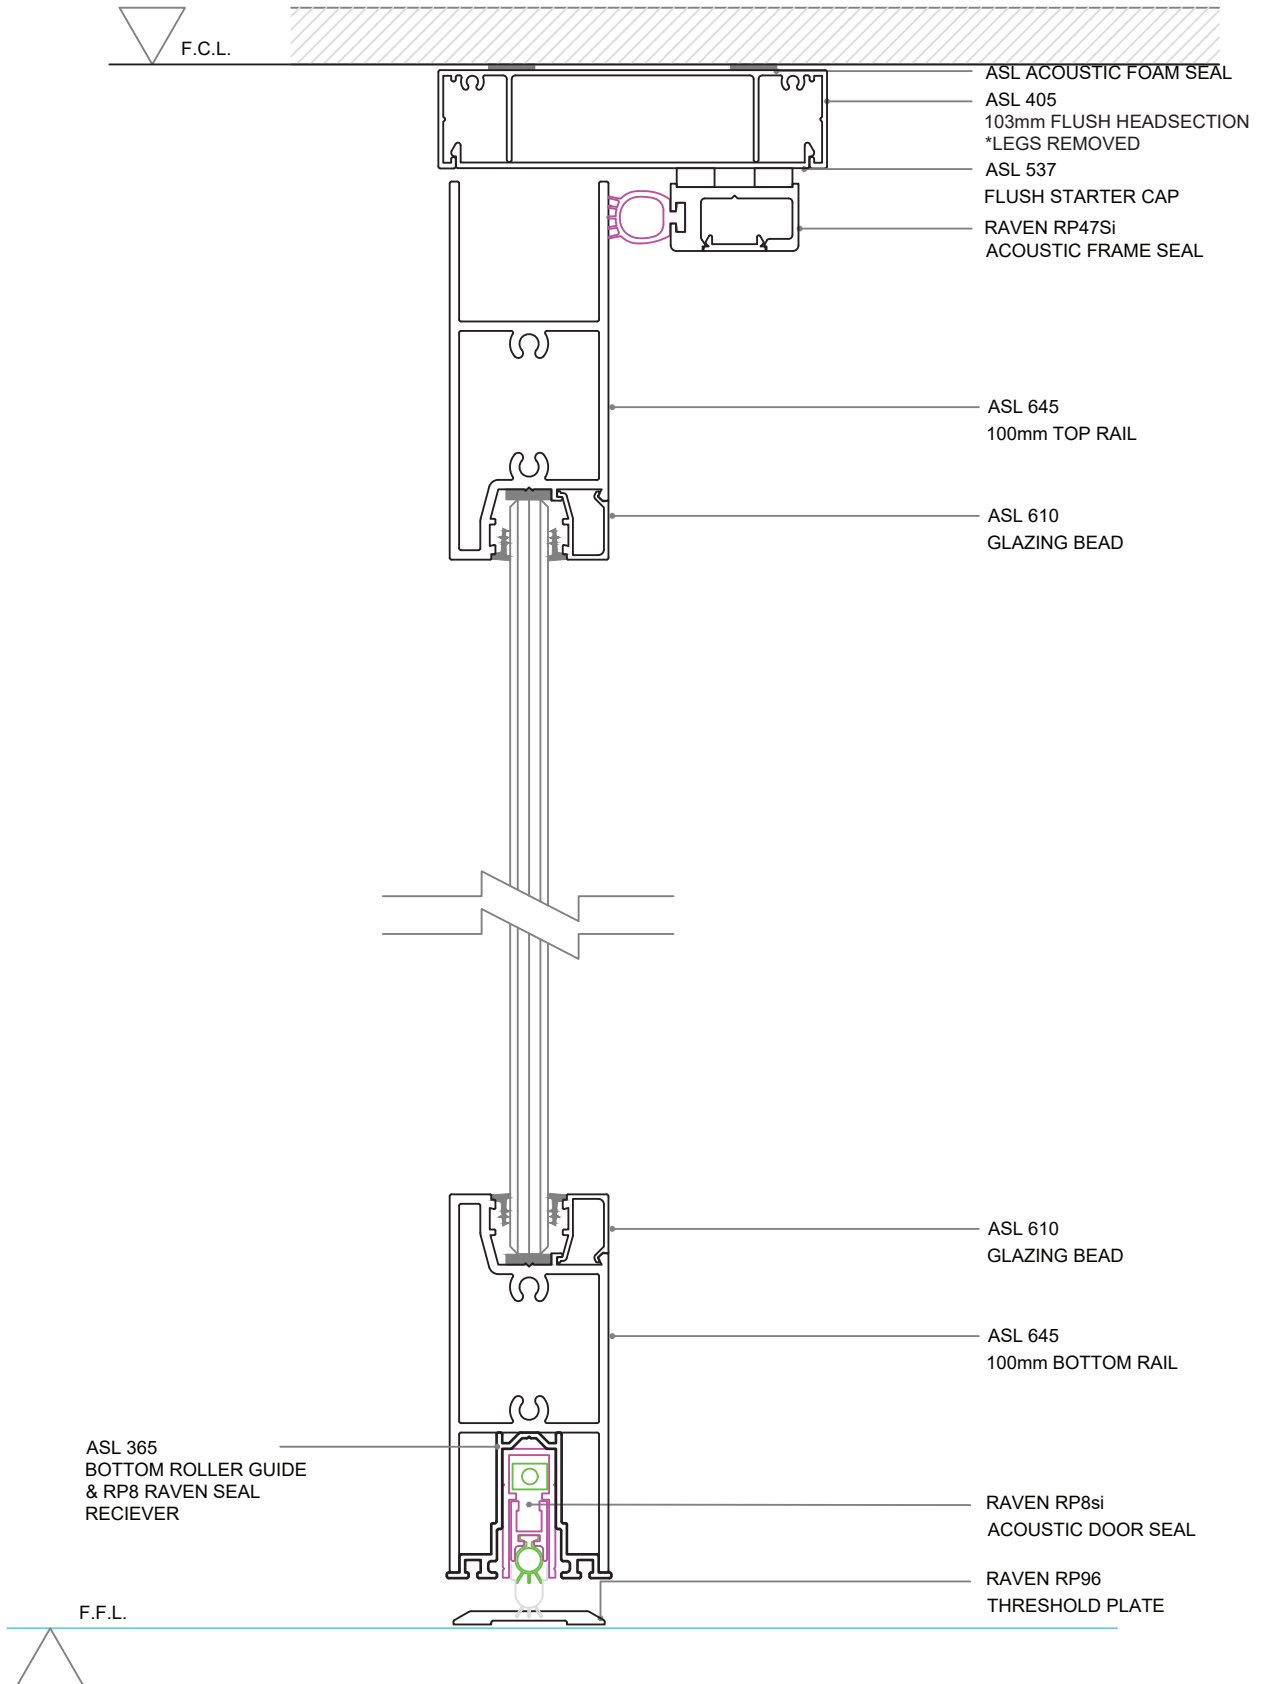

Acoustic Door Seal Options - Raven