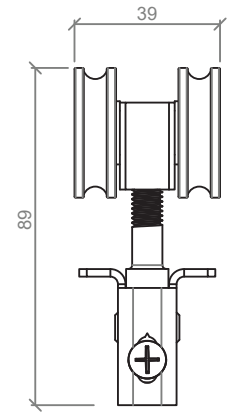

## Standard Elevation - 125mm Profiles

**HINGED DOOR**

**PIVOT DOOR**

**SLIDING DOOR**

## Standard Sliding Suites Profiles - Suits All ASL Systems

ASL 360  
TOP ROLLER TRACK WITH FIXED GLAZING

ASL 361  
PELMET

ASL 102  
HEAD GUIDE

ASL 101  
BOTTOM ROLLER TRACK

ZEB-ASL75  
ASL ZERO CLEARANCE TOP  
HUNG CARRIAGE - 200Kg PANEL  
RATING, SUITS 75mm STILES