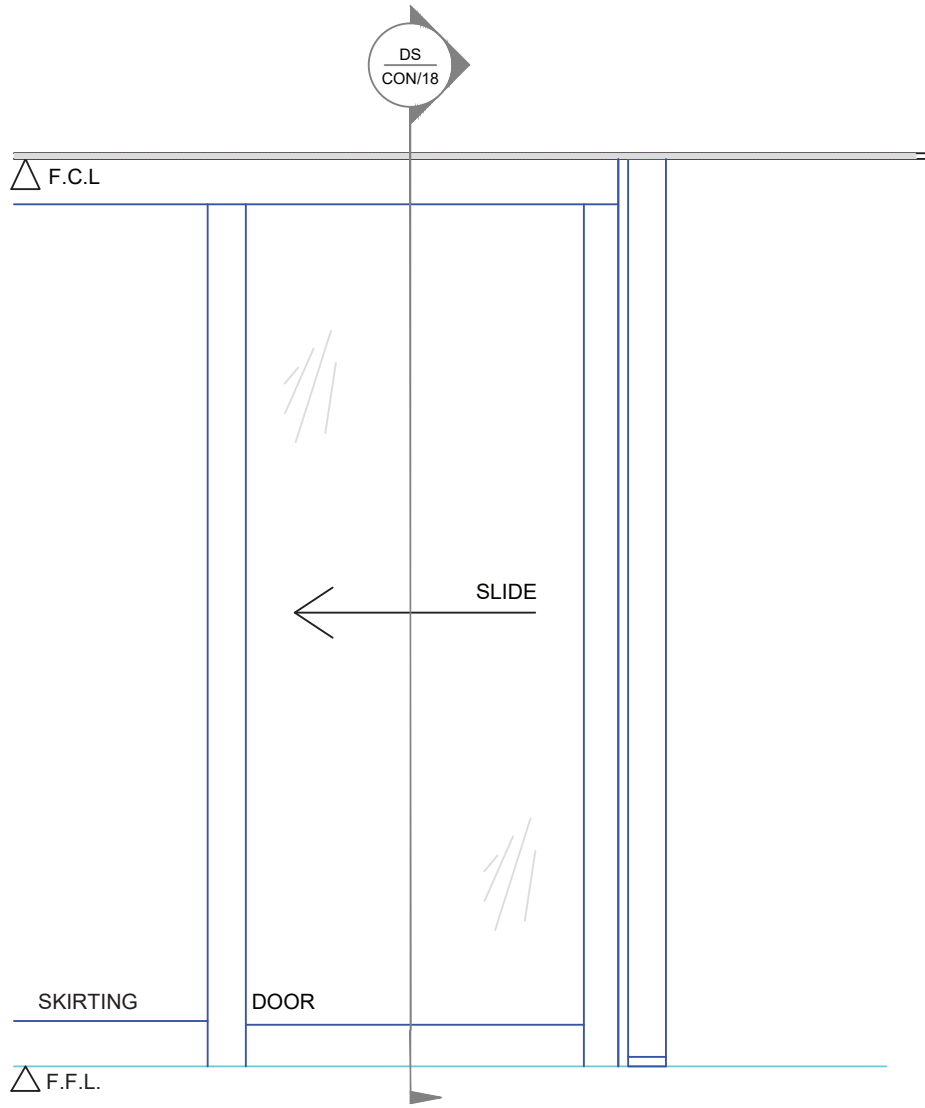

Standard Elevation - Single Sliding Door