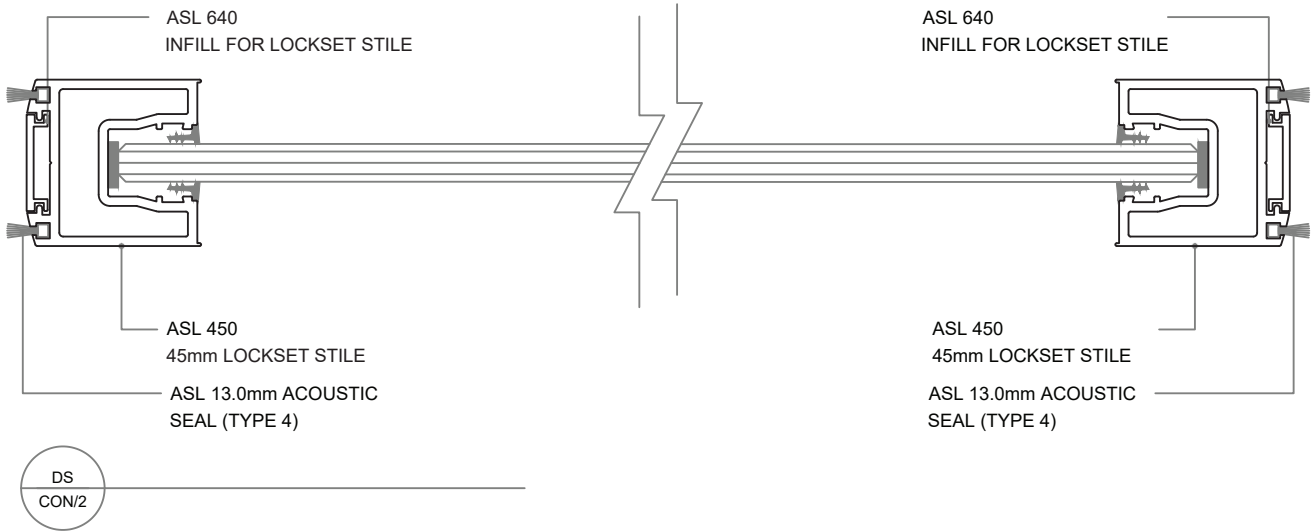

45mm Profiles - 45mm Hinged & Lockbox