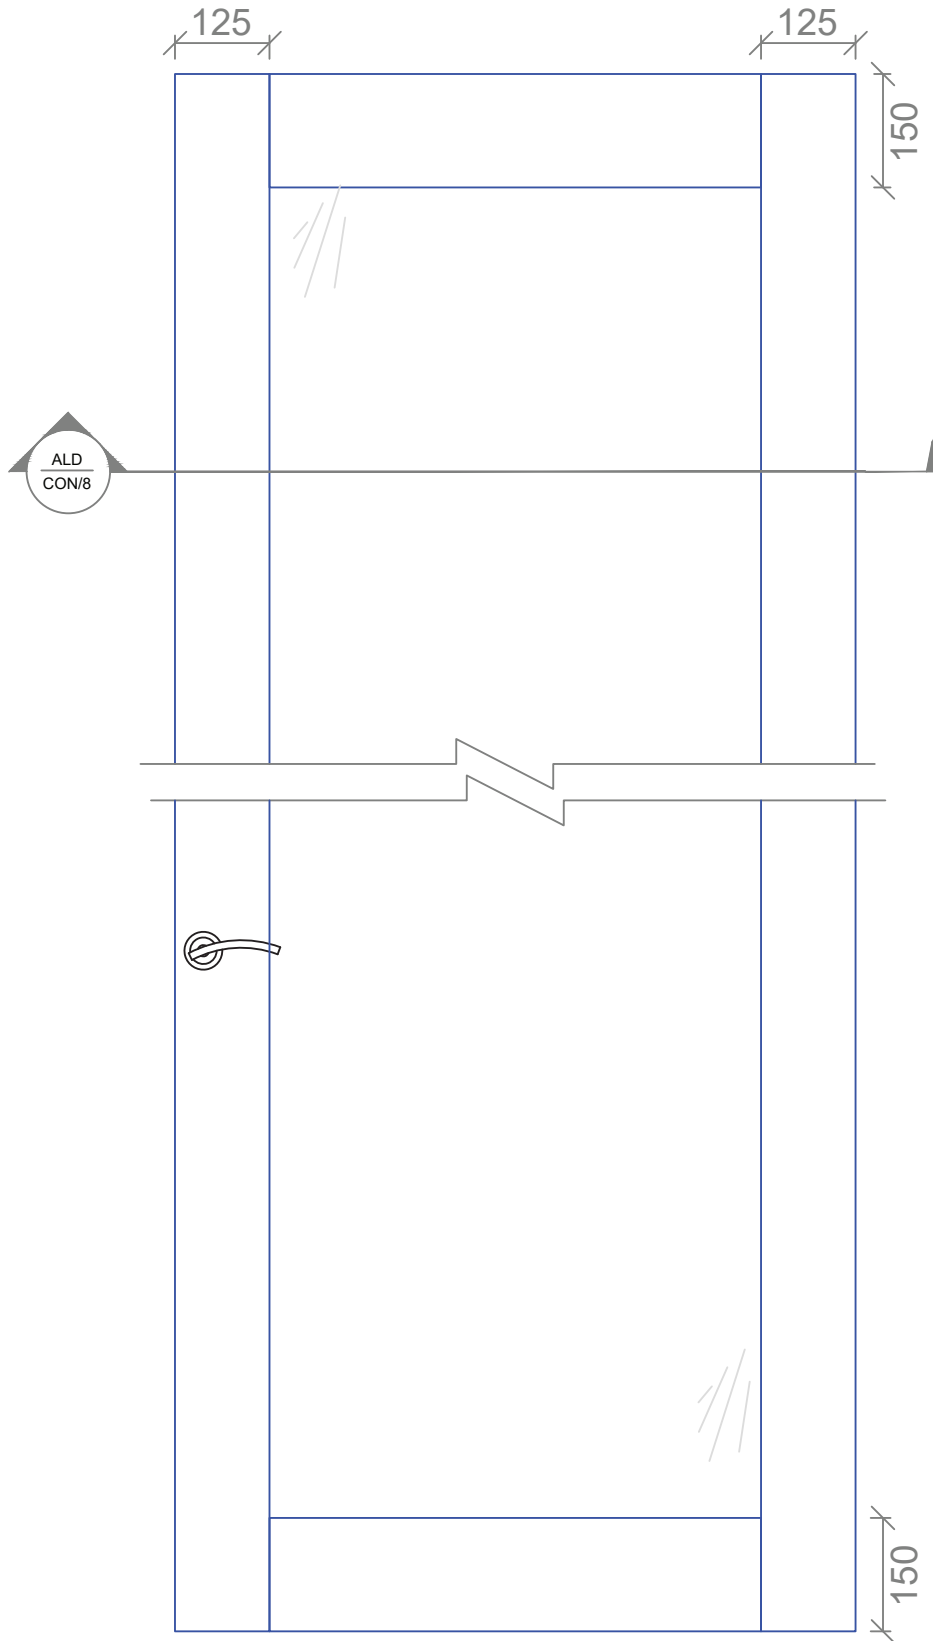

## 100mm Stiles - Hinged Pivot & Sliding

**HINGED DOOR**

**PIVOT DOOR**

**SLIDING DOOR**

## Standard Elevation - 125mm Profiles

**HINGED DOOR**

**PIVOT DOOR**

**SLIDING DOOR**