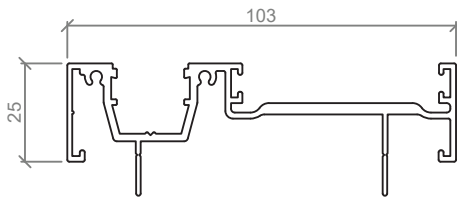

## Standard Elevation - 125mm Profiles

**HINGED DOOR**

**PIVOT DOOR**

**SLIDING DOOR**

## Standard Sliding Suites Profiles - Suits All ASL Systems

ASL 360  
TOP ROLLER TRACK WITH FIXED GLAZING

ASL 361  
PELMET

ASL 102  
HEAD GUIDE

ASL 101  
BOTTOM ROLLER TRACK

ZEB-ASL75  
ASL ZERO CLEARANCE TOP  
HUNG CARRIAGE - 200Kg PANEL  
RATING, SUITS 75mm STILES