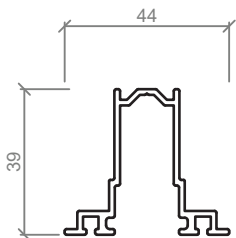

ASL 365
BOTTOM ROLLER GUIDE
& RP8 RAVEN SEAL RECIEVER