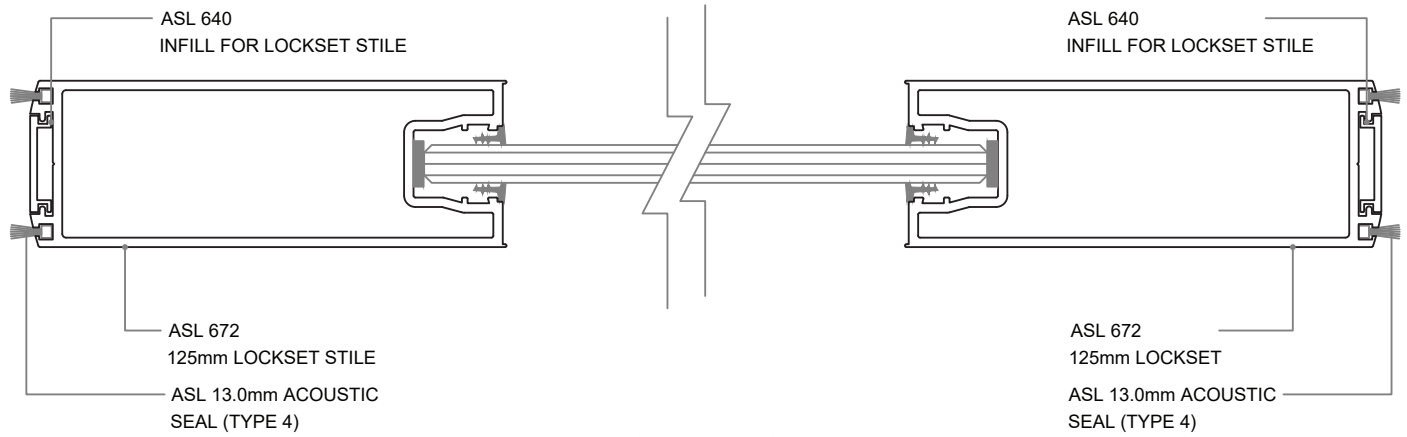

## 100mm Stiles - Hinged Pivot & Sliding

**HINGED DOOR**

**PIVOT DOOR**

**SLIDING DOOR**

## Standard Elevation - 125mm Profiles

**HINGED DOOR**

**PIVOT DOOR**

**SLIDING DOOR**