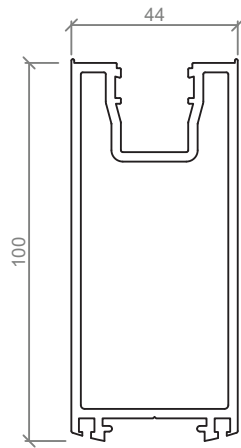

ASL 660
100mm LOCKSET STILE