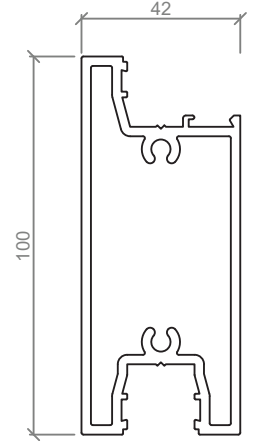

ASL 670
100mm TRANSOM