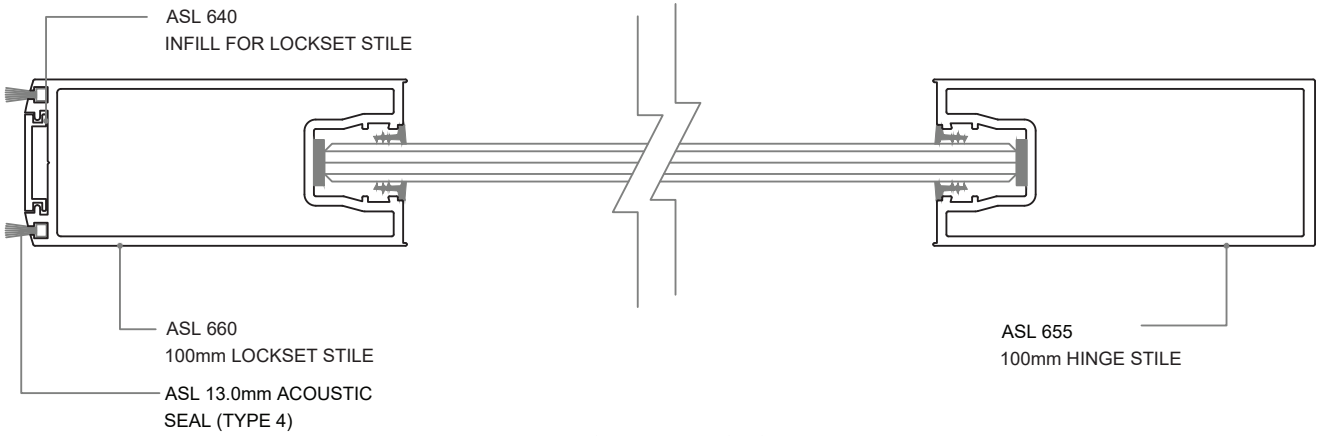

100mm Stiles - Hinged Pivot & Sliding

HINGED DOOR