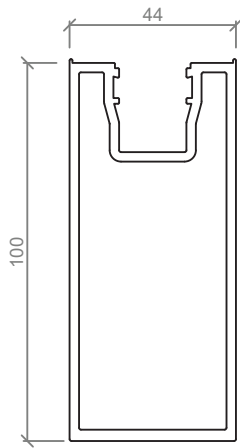

ASL 655
100mm HINGE STILE