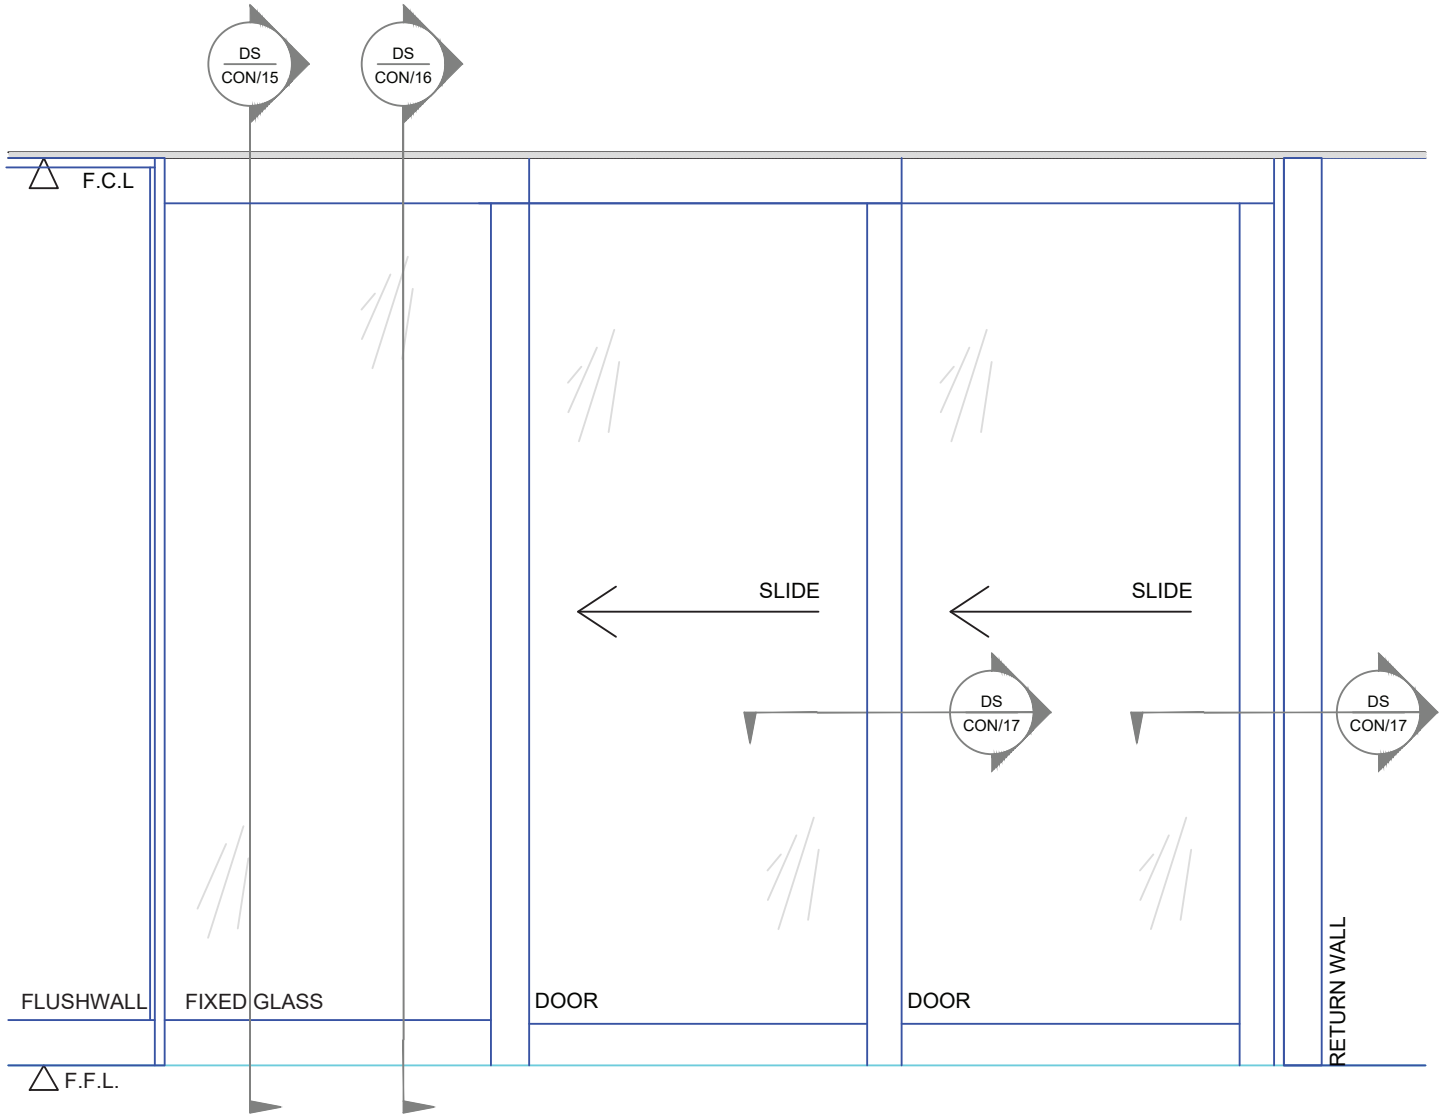

Standard Elevation - Double Sliding Doors with Fixed Glazing