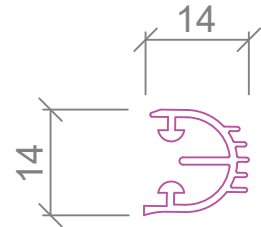

## Acoustic Door Seal Options - Raven and inStop

RP47 RP47Si

RP10 RP10Si

RP8 RP8Si

RP96 FLOOR PLATE

ASL 903  
ADJUSTABLE DOOR  
SEAL POCKET INFILL CLIP

ASL 904  
ADJUSTABLE DOOR  
SEAL

ASL RP310Si  
RP310Si SILICON  
RUBBER SEAL  
(SUITS ASL 903)