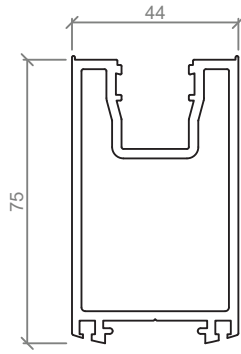

ASL 620
75mm LOCKSET STILE