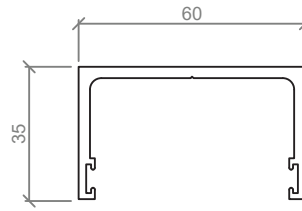

## Standard Elevation - 125mm Profiles

**HINGED DOOR**

**PIVOT DOOR**

**SLIDING DOOR**

## Standard Sliding Suites Profiles - Suits All ASL Systems

ASL 360  
TOP ROLLER TRACK WITH FIXED GLAZING

ASL 361  
PELMET

ASL 102  
HEAD GUIDE

ASL 101  
BOTTOM ROLLER TRACK

ZEB-ASL75  
ASL ZERO CLEARANCE TOP  
HUNG CARRIAGE - 200Kg PANEL  
RATING, SUITS 75mm STILES