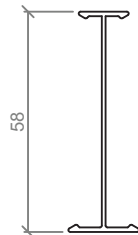

ASL 353  
VERTICAL STARTER

ASL 355  
VERTICAL CLOSER

ZEB-ASL100  
ASL ZERO CLEARANCE TOP  
HUNG CARRIAGE - 200Kg PANEL  
RATING, SUITS 100mm STILES

ASL 365  
BOTTOM ROLLER GUIDE  
& RP8 RAVEN SEAL RECIEVER