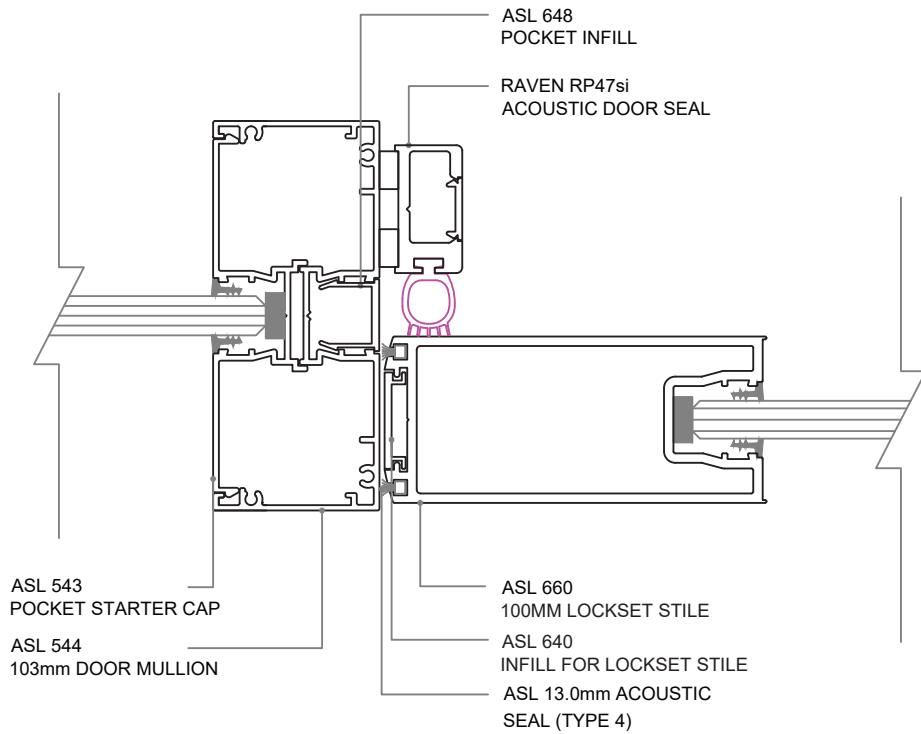

Acoustic Door Seal Options - Raven