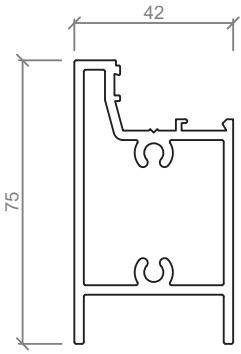

Standard Suite Profiles - Suits all ASL Systems

ASL 605
75mm TOP & BOTTOM RAIL