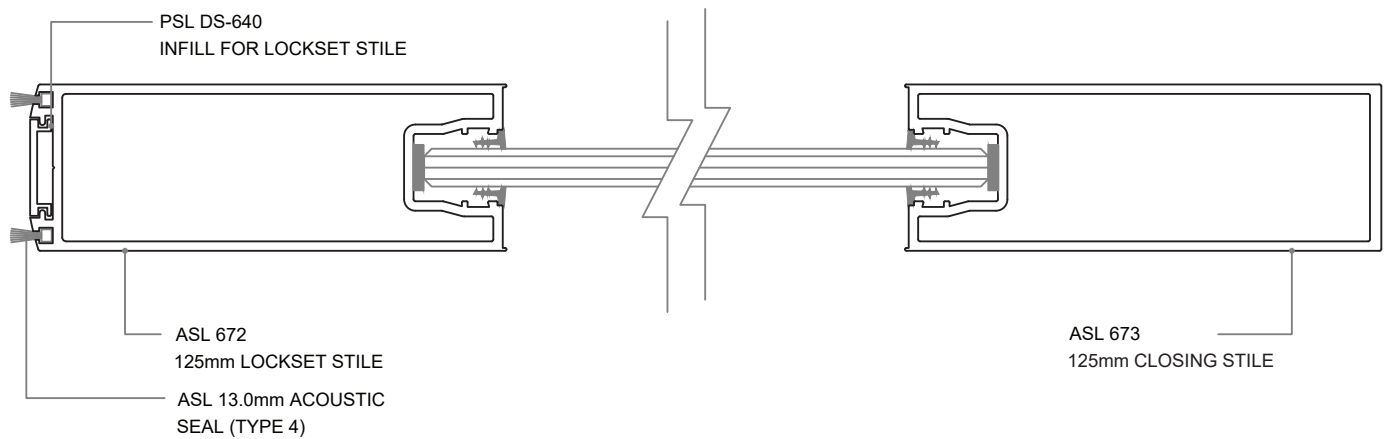

## Standard Elevation - 125mm Profiles

**HINGED DOOR**

**PIVOT DOOR**

**SLIDING DOOR**