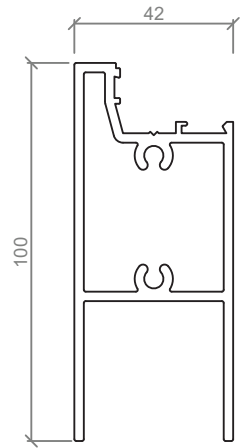

ASL 645
100mm TOP & BOTTOM RAIL