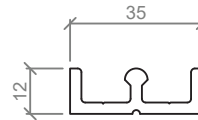

## Standard Sliding Suites Profiles - Suits All ASL Systems

ASL 360  
TOP ROLLER TRACK WITH FIXED GLAZING

ASL 361  
PELMET

ASL 102  
HEAD GUIDE

ASL 101  
BOTTOM ROLLER TRACK

ZEB-ASL75  
ASL ZERO CLEARANCE TOP  
HUNG CARRIAGE - 200Kg PANEL  
RATING, SUITS 75mm STILES