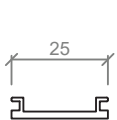

ASL 640
INFILL FOR LOCKSET STILE