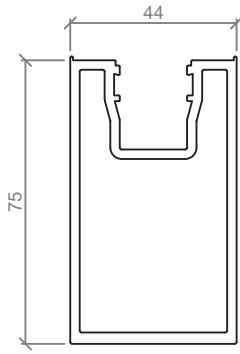

ASL 615
75mm HINGE STILE