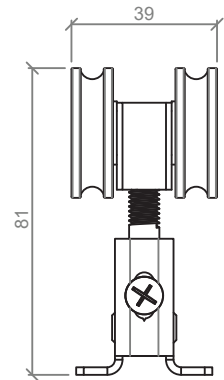

ZEB-ASL100
ASL ZERO CLEARANCE TOP
HUNG CARRIAGE - 200Kg PANEL
RATING, SUITS 100mm STILES