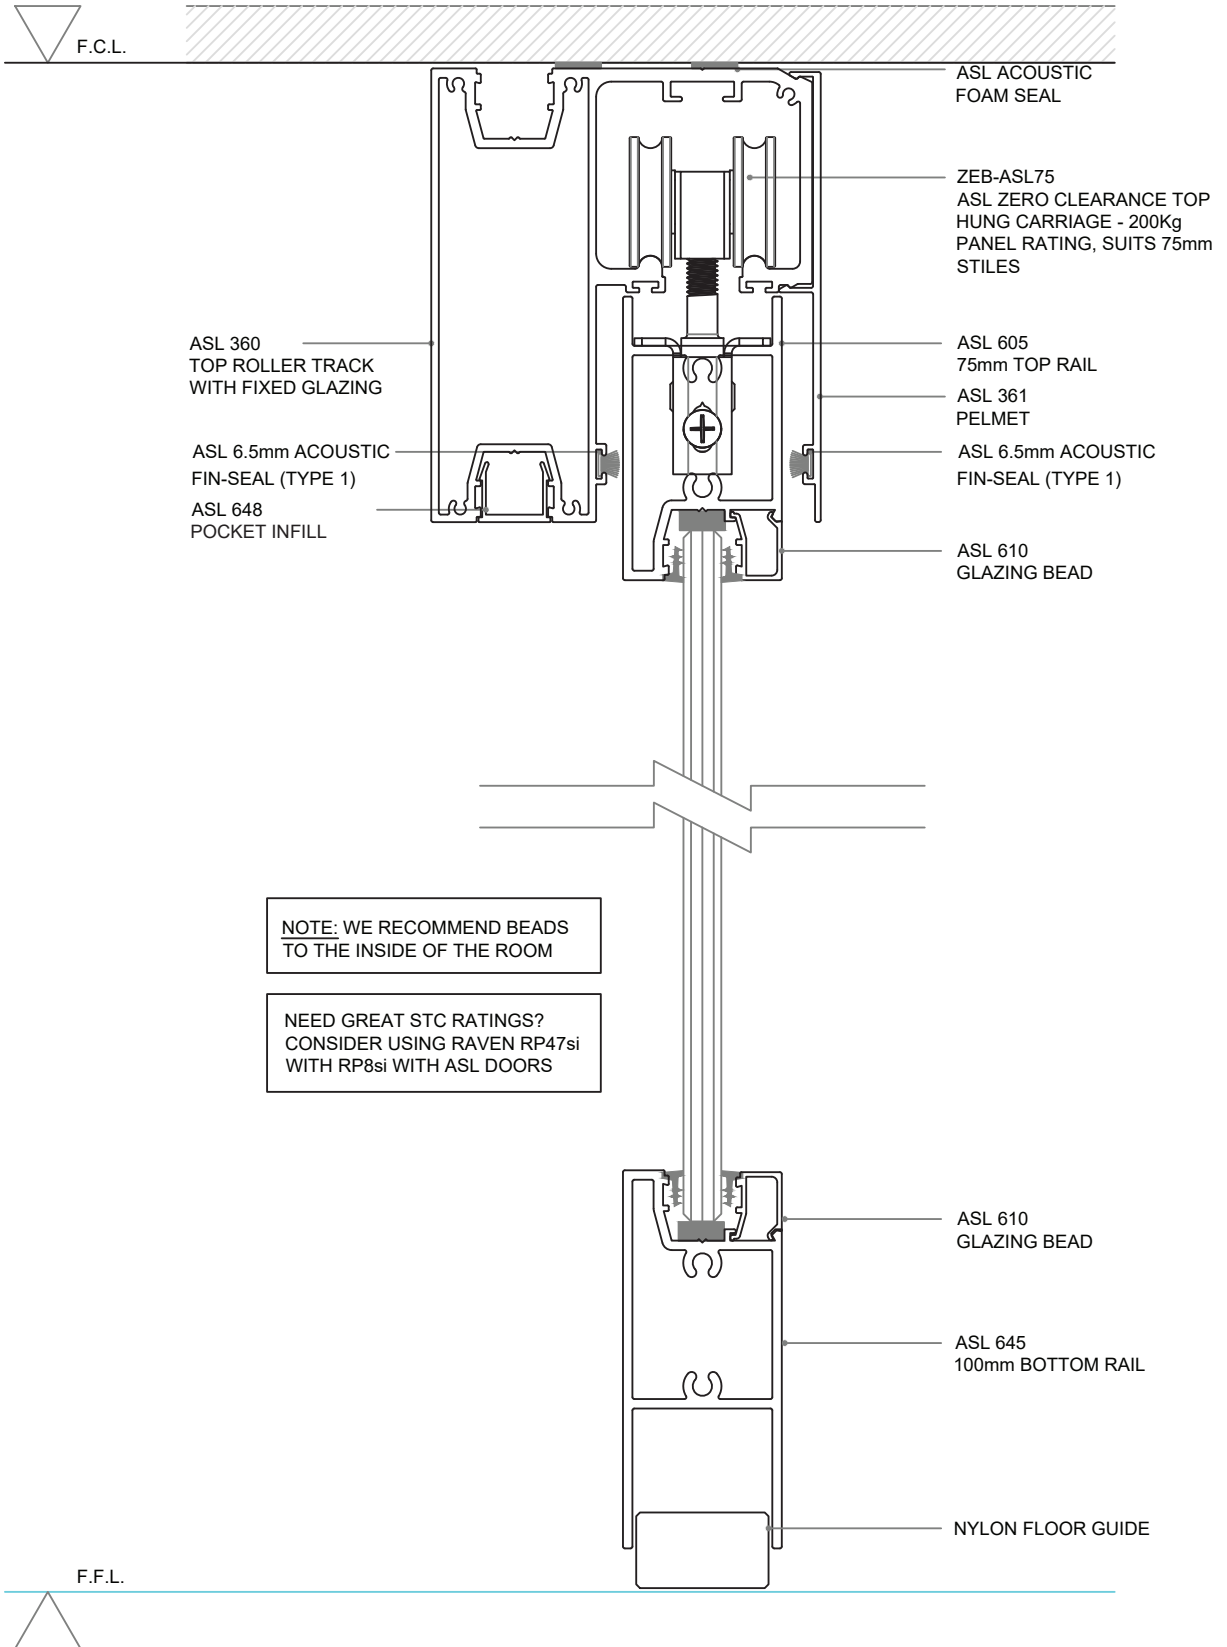

## Standard Details - Top Hung Sliding Door, Fixed Panel

## Standard Details - Opening & Door Panel

**Standard Details - 64mm Steel Stud, Sliding Door, Fixed Glazing**