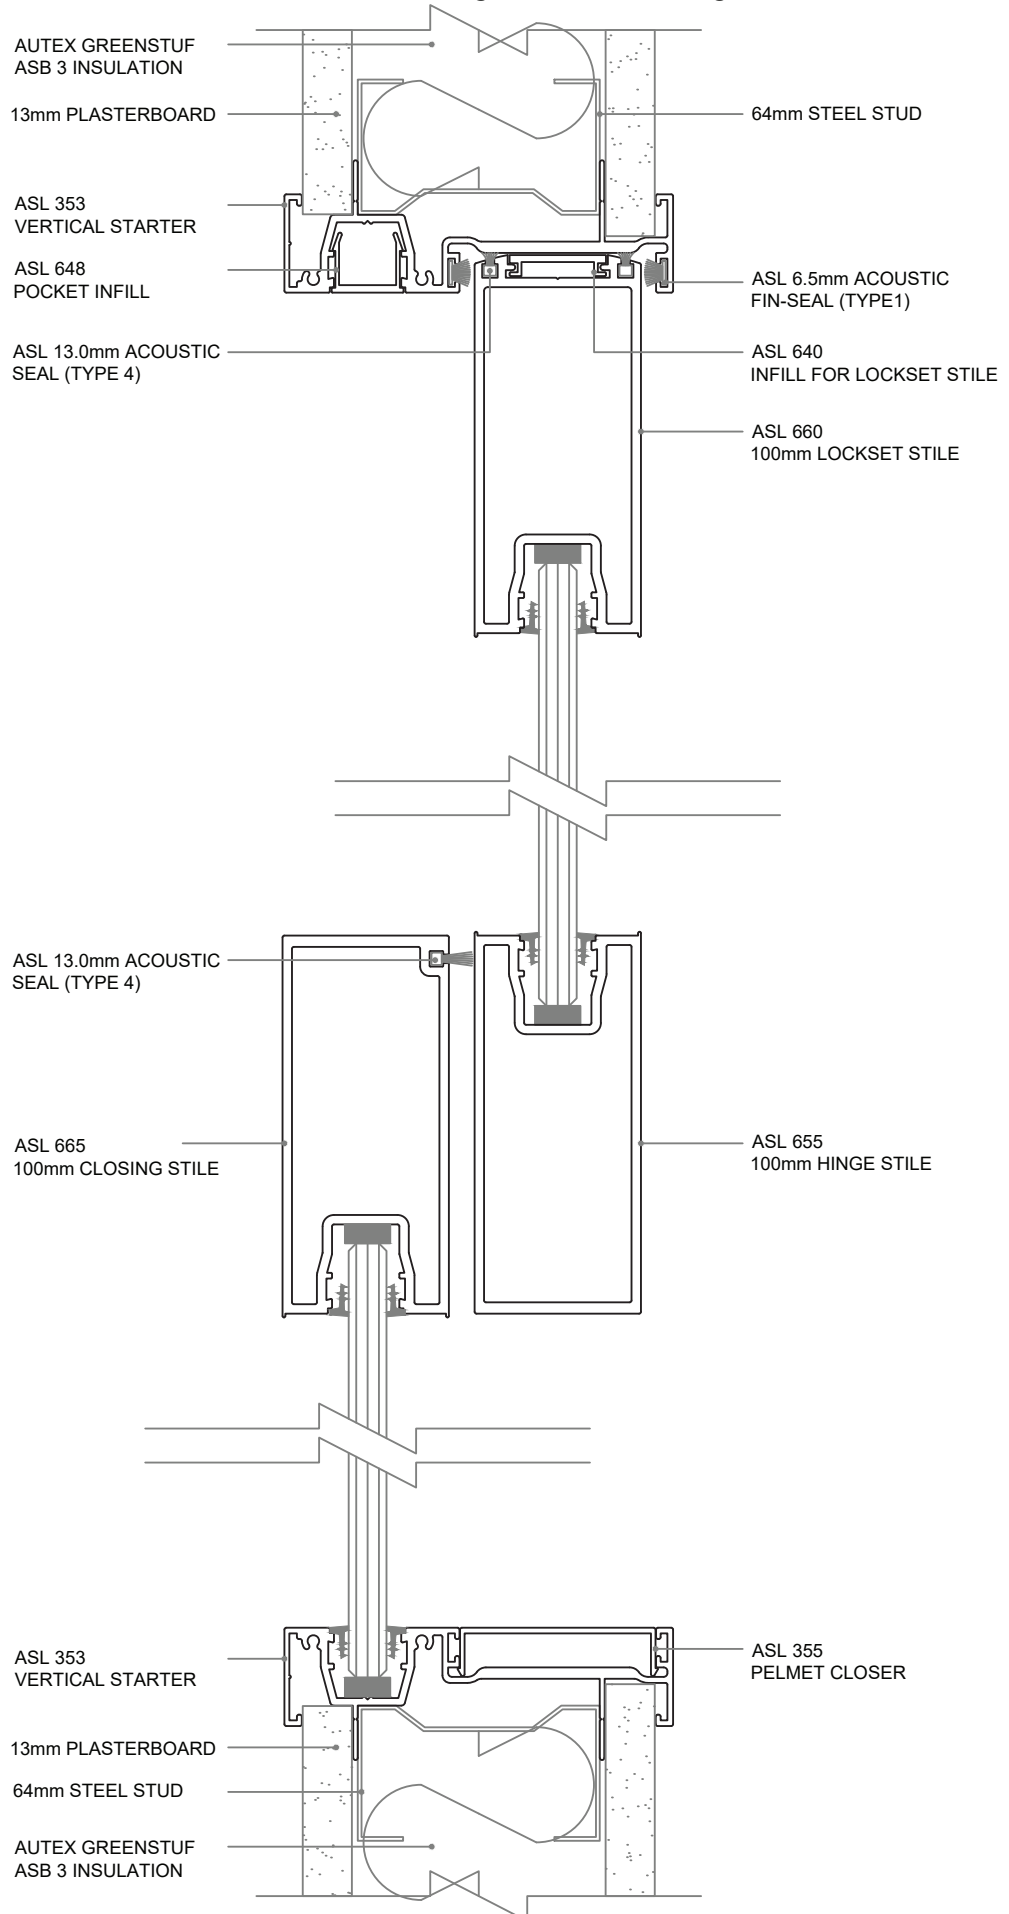

## Standard Details - Top Hung Sliding Door, Fixed Panel

## Standard Details - Opening & Door Panel

**Standard Details - 64mm Steel Stud, Sliding Door, Fixed Glazing**