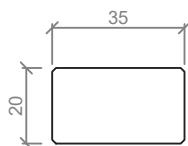

NYLON FLOOR GUIDE