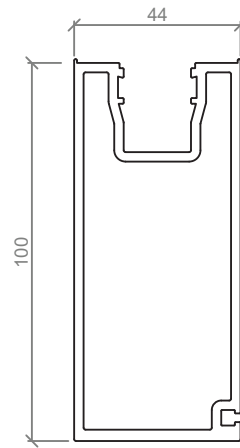

ASL 665
100mm CLOSING STILE