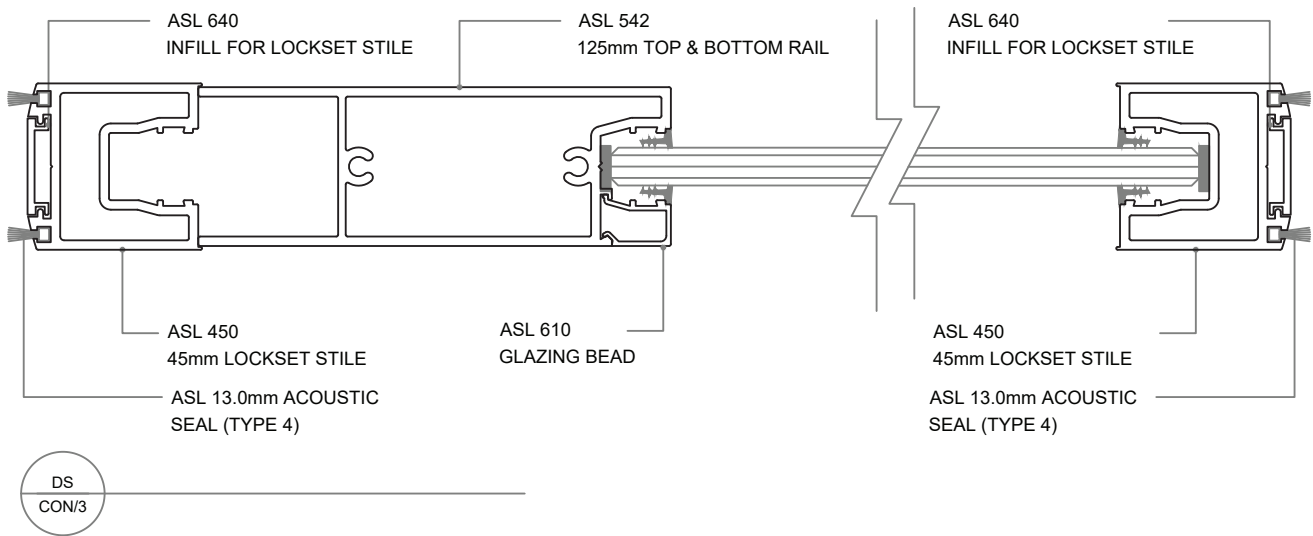

45mm Profiles - 45mm Hinged & Lockbox