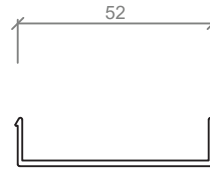

ASL 355
VERTICAL CLOSER