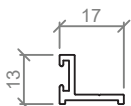

ASL 362
INTERLOCKER