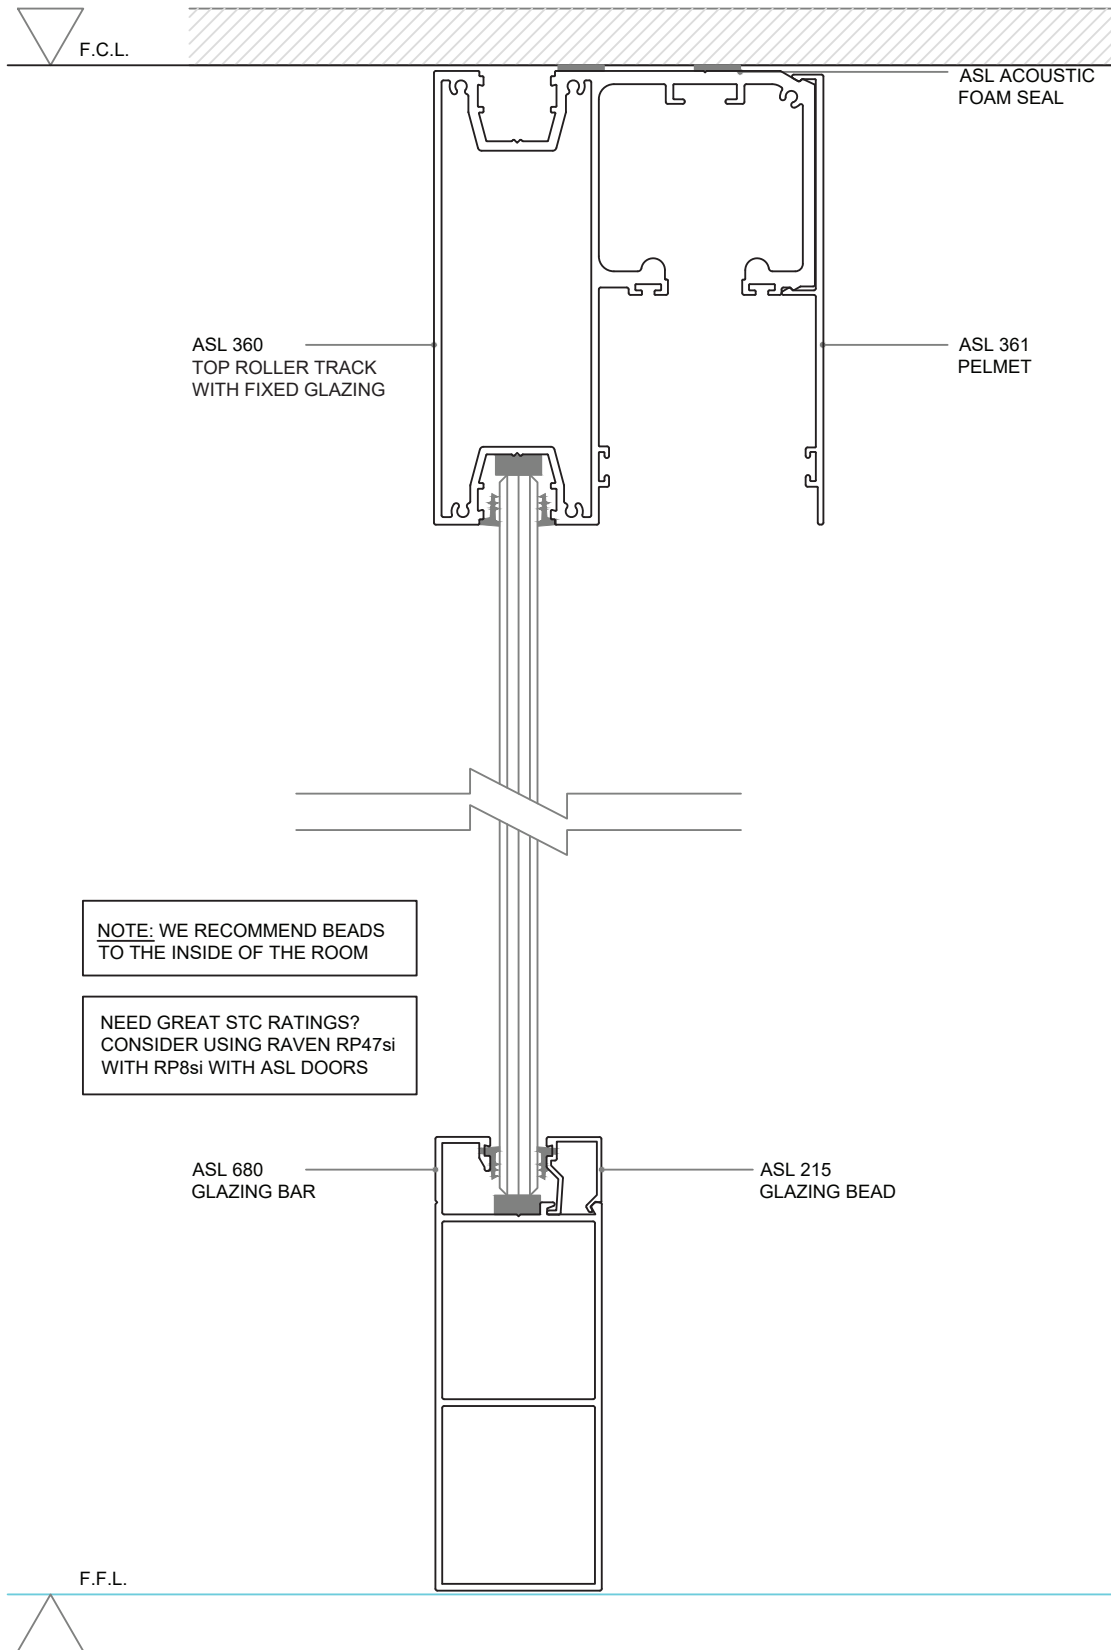

## Standard Details - Top Hung Sliding Door, Fixed Panel