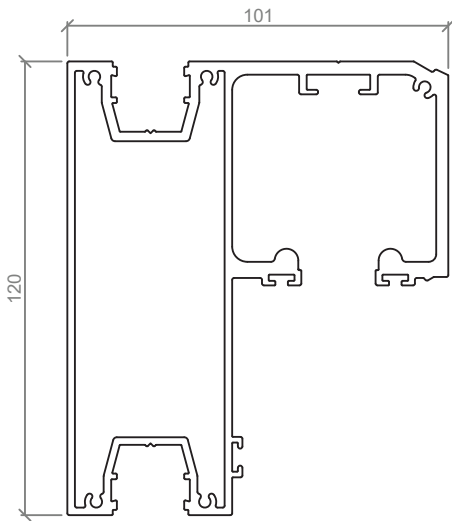

Standard Sliding Suites Profiles - Suits All ASL Systems

ASL 360
TOP ROLLER TRACK WITH FIXED GLAZING