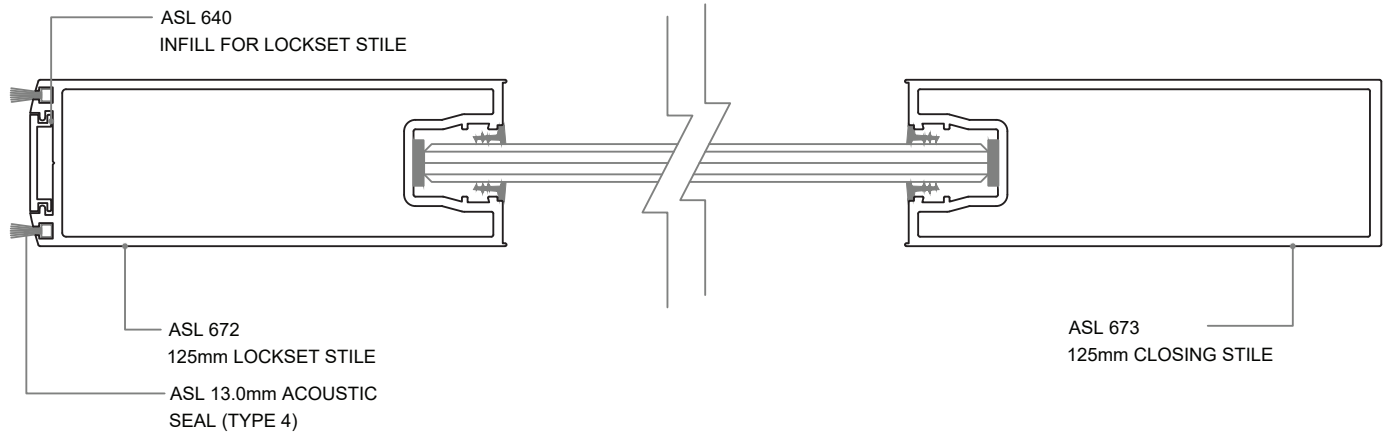

## 100mm Stiles - Hinged Pivot & Sliding

**HINGED DOOR**

**PIVOT DOOR**

**SLIDING DOOR**

## Standard Elevation - 125mm Profiles

**HINGED DOOR**

**PIVOT DOOR**

**SLIDING DOOR**