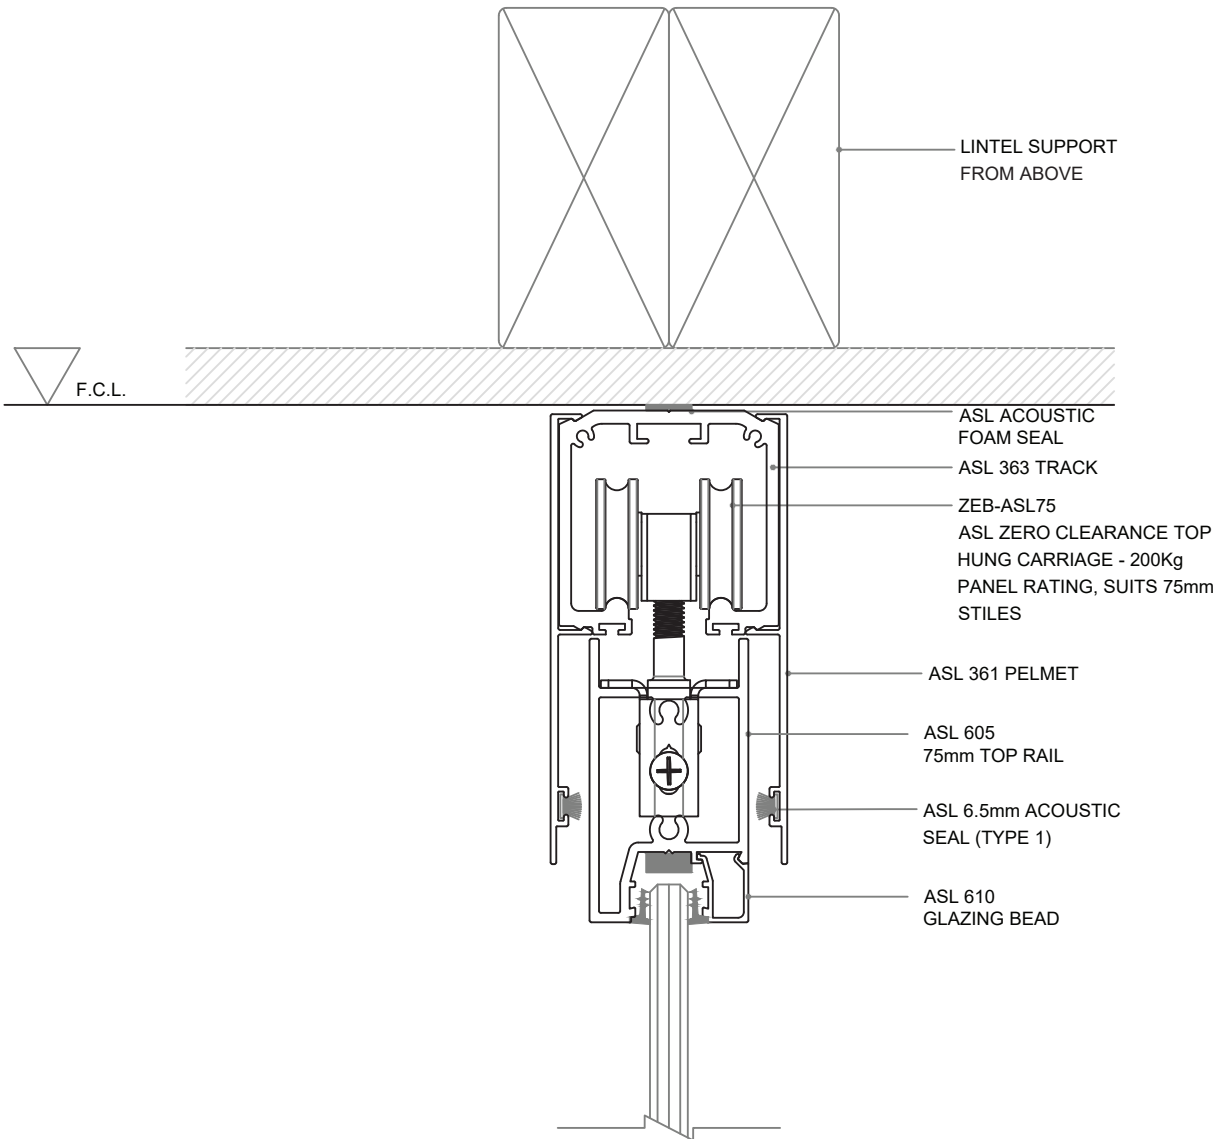

# VERTICAL END WALL

## Standard Elevation - Single Sliding Door

**Standard Details - Single Sliding Door - Top Track**