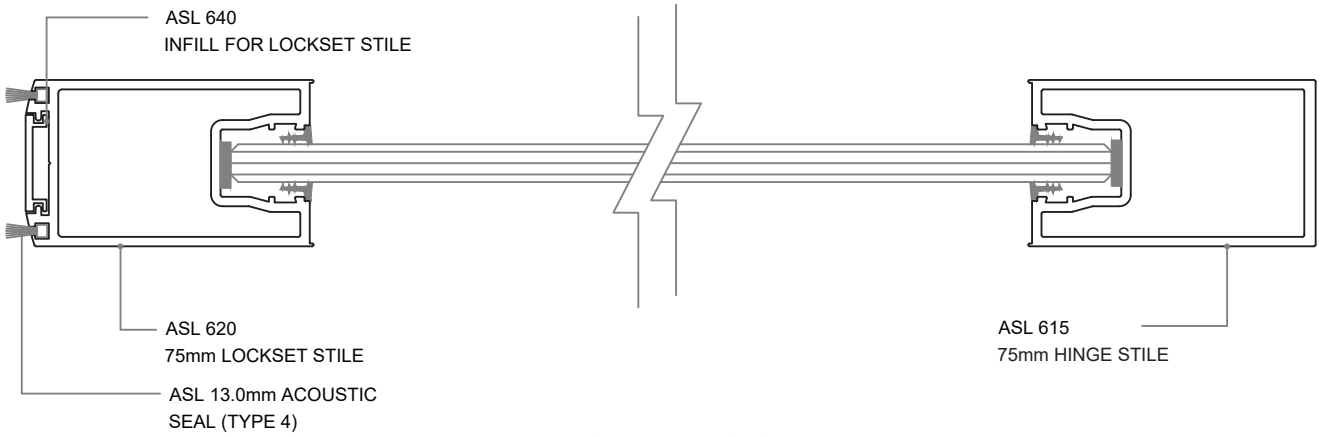

75mm Stiles - Hinged Pivot & Sliding

HINGED DOOR