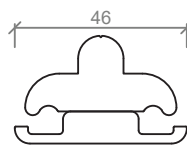

DOOR STOP 180 / 250