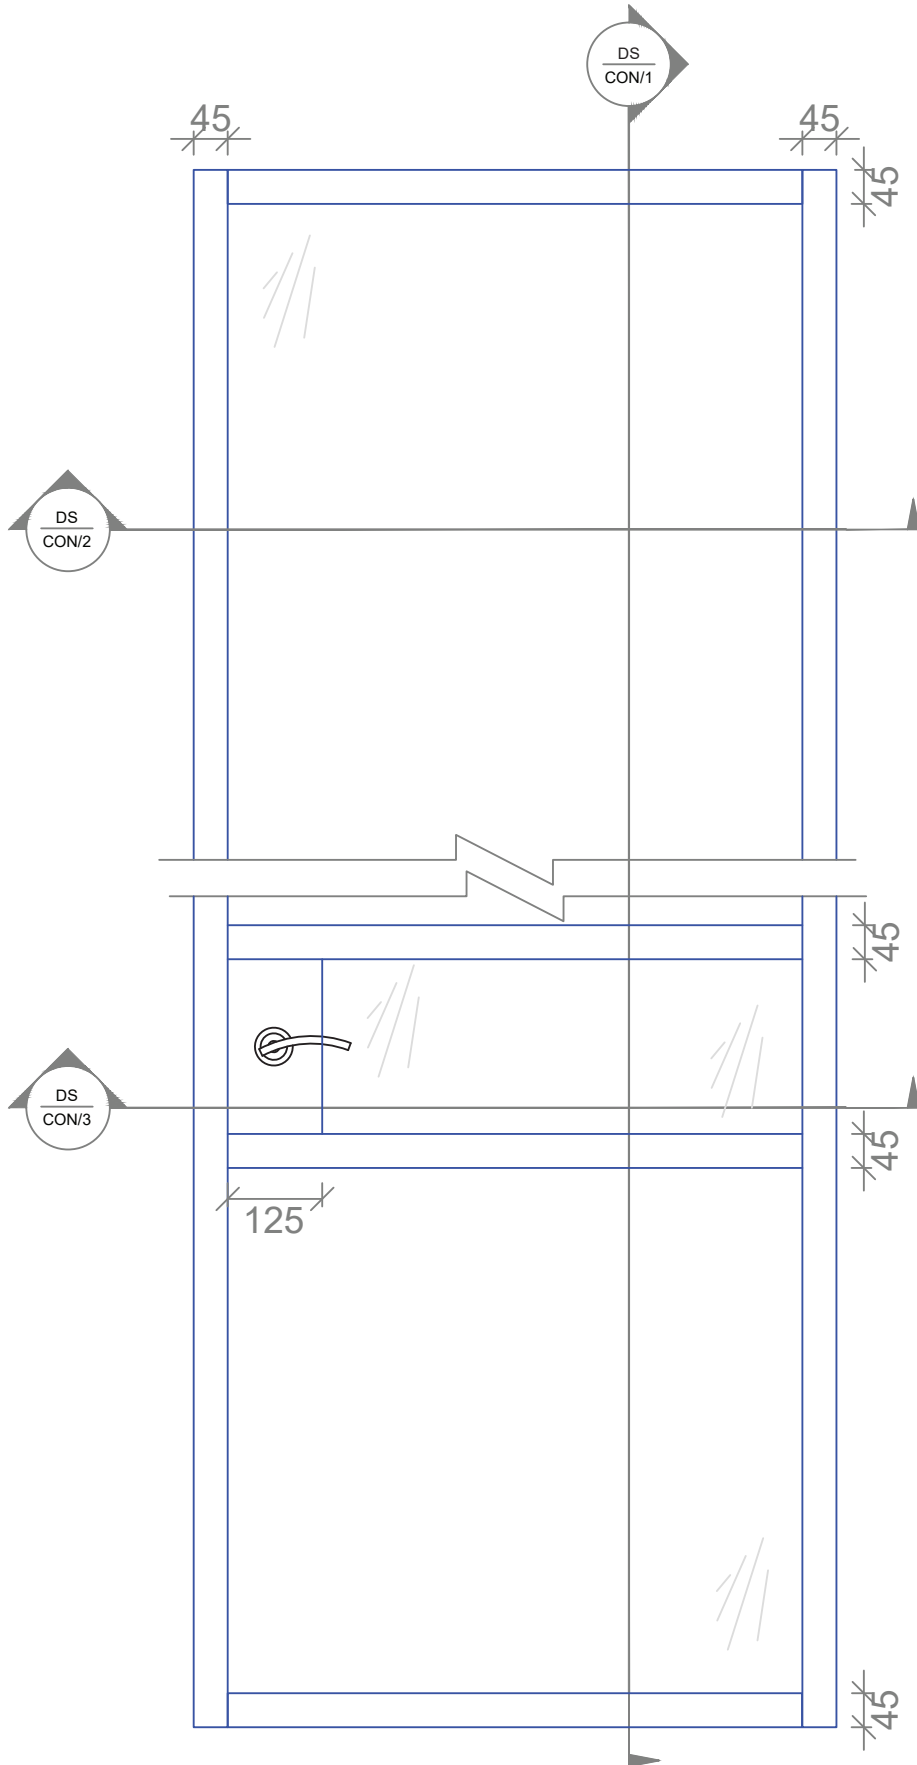

## Standard Elevation - 45mm Profiles