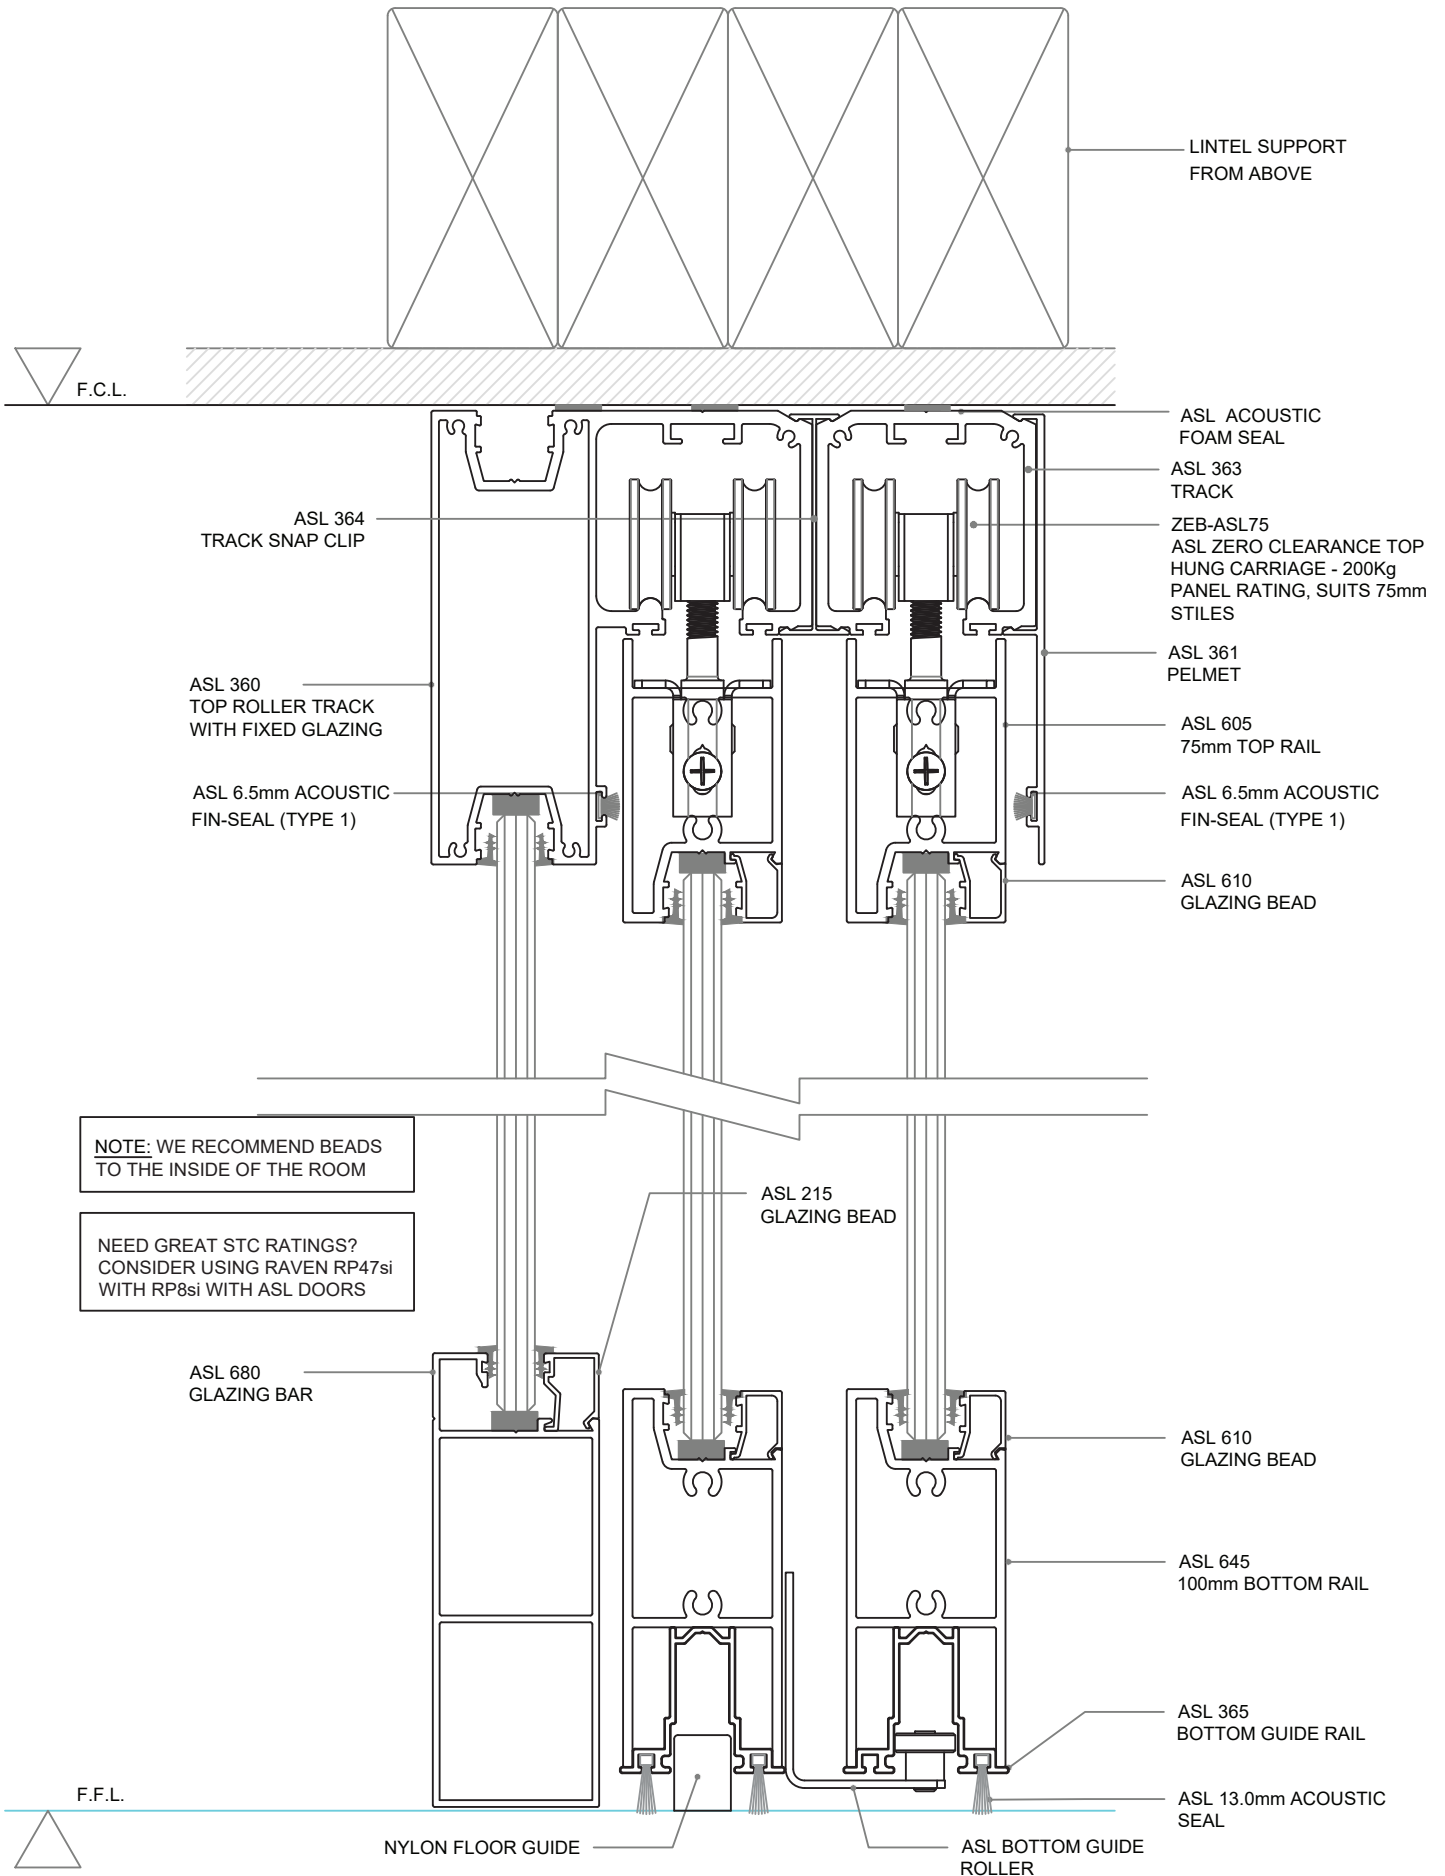

Standard Details - Bottom Roller Stacking Doors - Mating Head