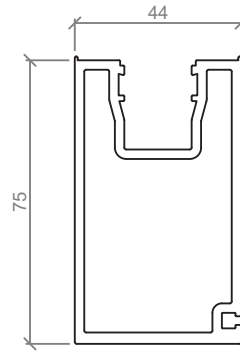

## Standard Suite Profiles - Suits all ASL Systems

ASL 605  
75mm TOP & BOTTOM RAIL

ASL 615  
75mm HINGE STILE

ASL 620  
75mm LOCKSET STILE

ASL 625  
75mm CLOSING STILE

ASL 670  
100mm TRANSOM

ASL 645  
100mm TOP & BOTTOM RAIL