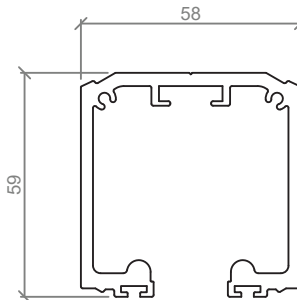

ASL 363
TRACK