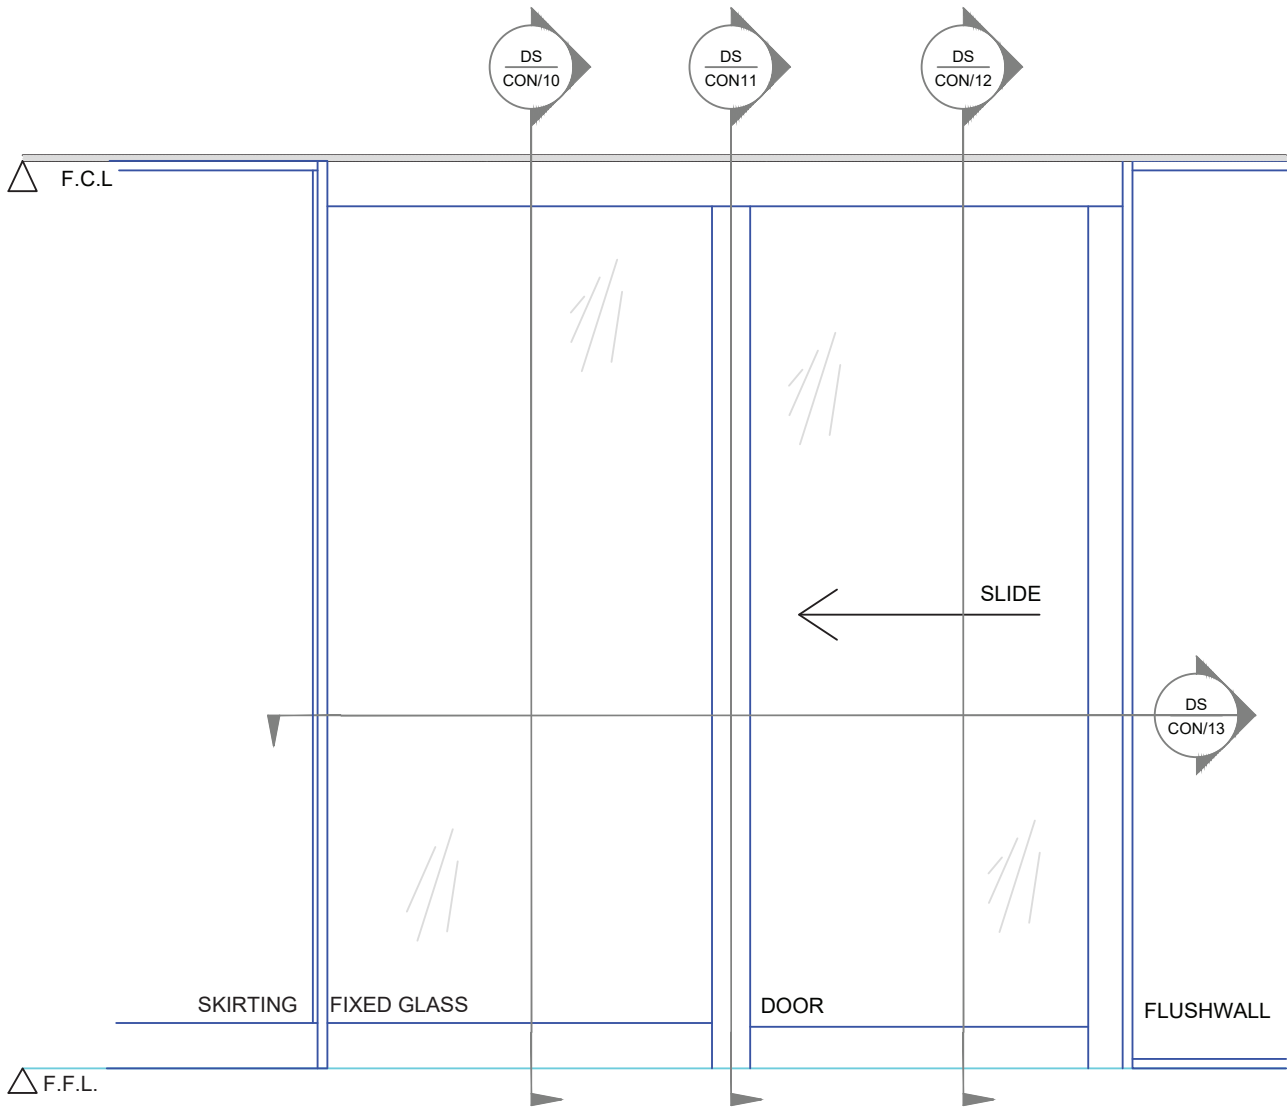

ASL 364  
TRACK JOINER CLIP

ASL 363  
TRACK

ASL 362  
INTERLOCKER

NYLON FLOOR GUIDE

DOOR STOP 180 / 250

GUIDE CHANNEL

ROLLER GUIDE

## Standard Elevation - Single Sliding Door with Fixed Glazing

## Standard Details - Top Hung Sliding Door, Fixed Panel