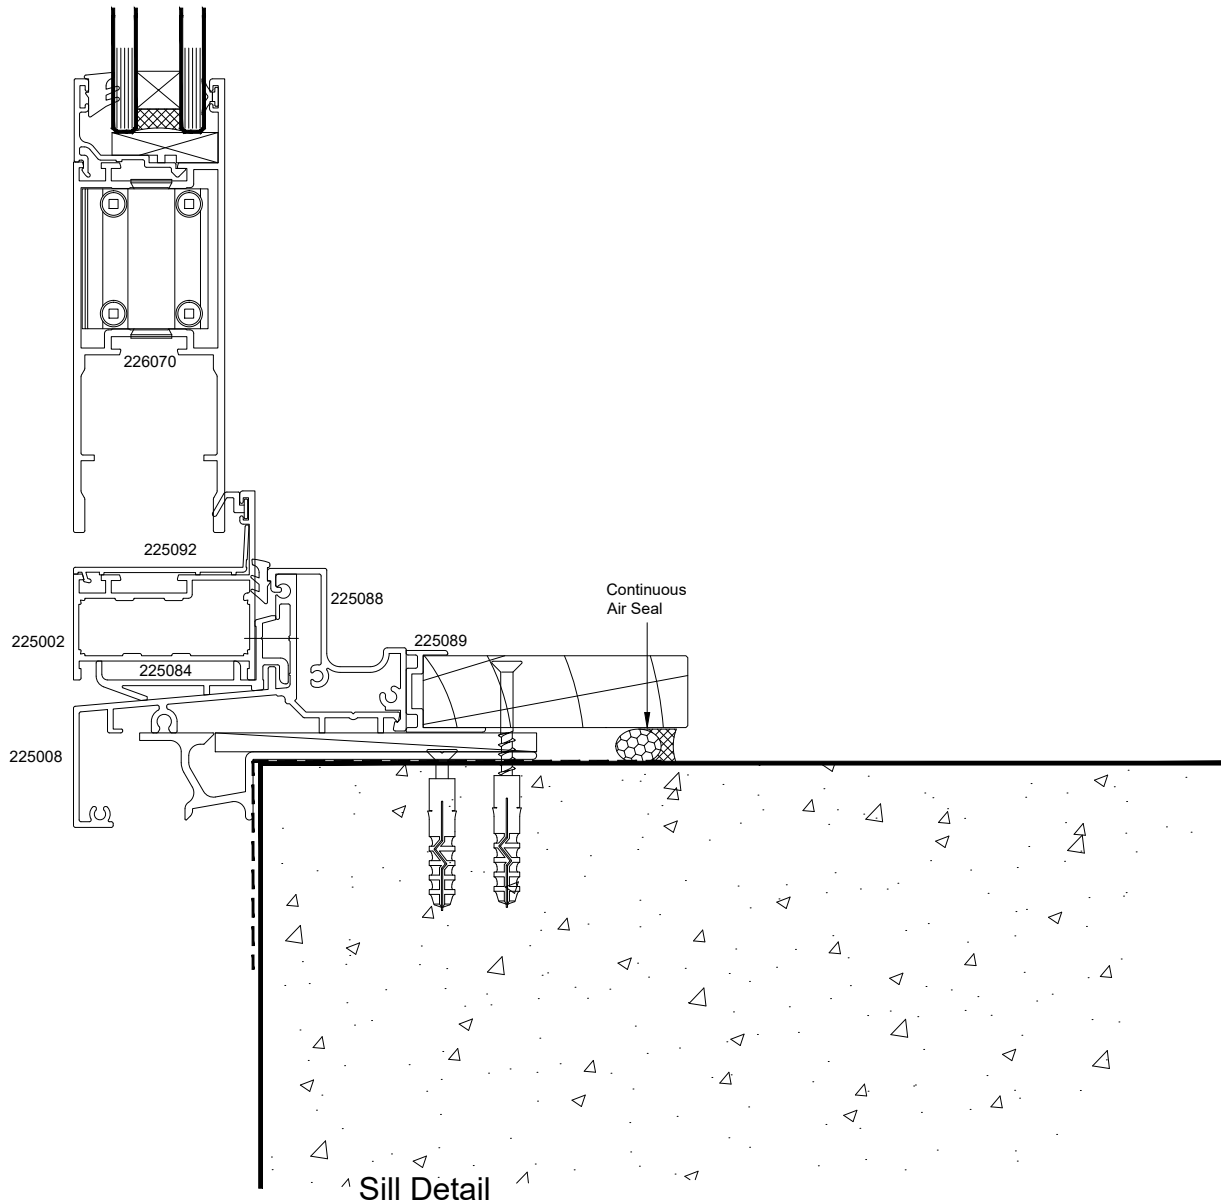

Atlantic High Performance Suite (48mm Platform)

Hinged Door - Cavity Fixed - Plywood Sheet - Sill
Chair Frame - -

QuickCode:A1DF4_CLS

0800 397 263

technical@altus.co.nz
www.designresource.co.nz

Disclaimer: This information is intended solely as a guide for use of Altus products. Before using you should ensure that the product is suitable for use in the specific application. Nothing in this information constitutes a statement of fitness for particular purpose and appropriate expert advice is to always be obtained. Altus makes no warranty regarding the use of this information with non-Altus products. This drawing is the property of Altus NZ Ltd.