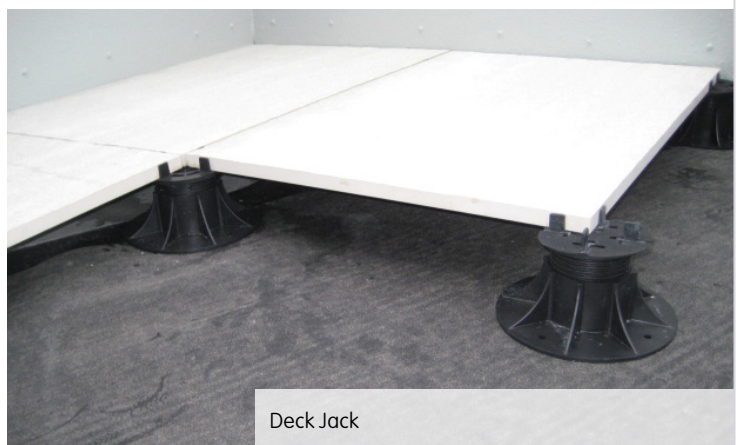

20MM DECK JACK

These 600x600mm by 20mm thick tiles do not require centre support so are cost effective. As they are a full-bodied porcelain they are suitable for heavy commercial use such as squares, balconies, subways, airports, parking lots, gardens, walkways and parks.

Tile Warehouse's 20mm tile ranges comply with the recent Auckland City Council's Amended Practice Note for external and internal membranes (Document number: AC2234, version 3). This document states that when tiles are to be laid outdoors, they must be laid over a floating deck, which must provide adequate clearance for ventilation purposes and not be permanently fixed to the membrane.

Finish: Textured

Sizes: 20x600x600mm

Other sizes may be available on order.

Deck Jack

0800 289 845
tilewarehouse.co.nz