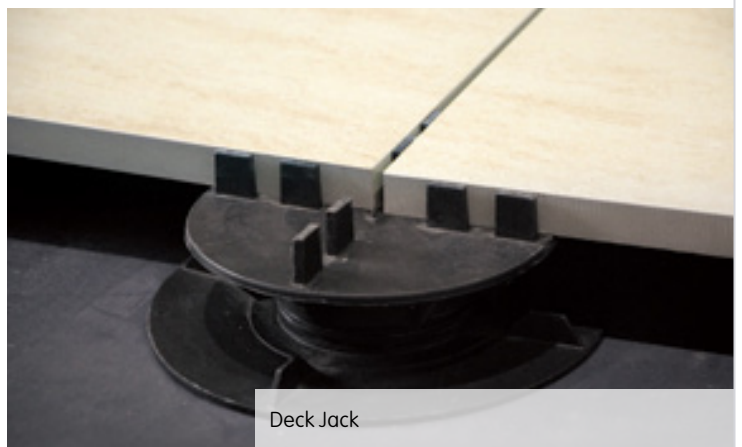

20MM DECK JACK

Deck Jack

These 600x600mm by 20mm thick tiles do not require centre support so are cost effective. As they are a full-bodied porcelain they are suitable for heavy commercial use such as squares, balconies, subways, airports, parking lots, gardens, walkways and parks.

Tile Warehouse's 20mm tile ranges comply with the recent Auckland City Council's Amended Practice Note for external and internal membranes (Document number: AC2234, version 3). This document states that when tiles are to be laid outdoors, they must be laid over a floating deck, which must provide adequate clearance for ventilation purposes and not be permanently fixed to the membrane.

Finish: Textured

Sizes: 20x600x600mm

Other sizes may be available on order.

0800 289 845
tilewarehouse.co.nz