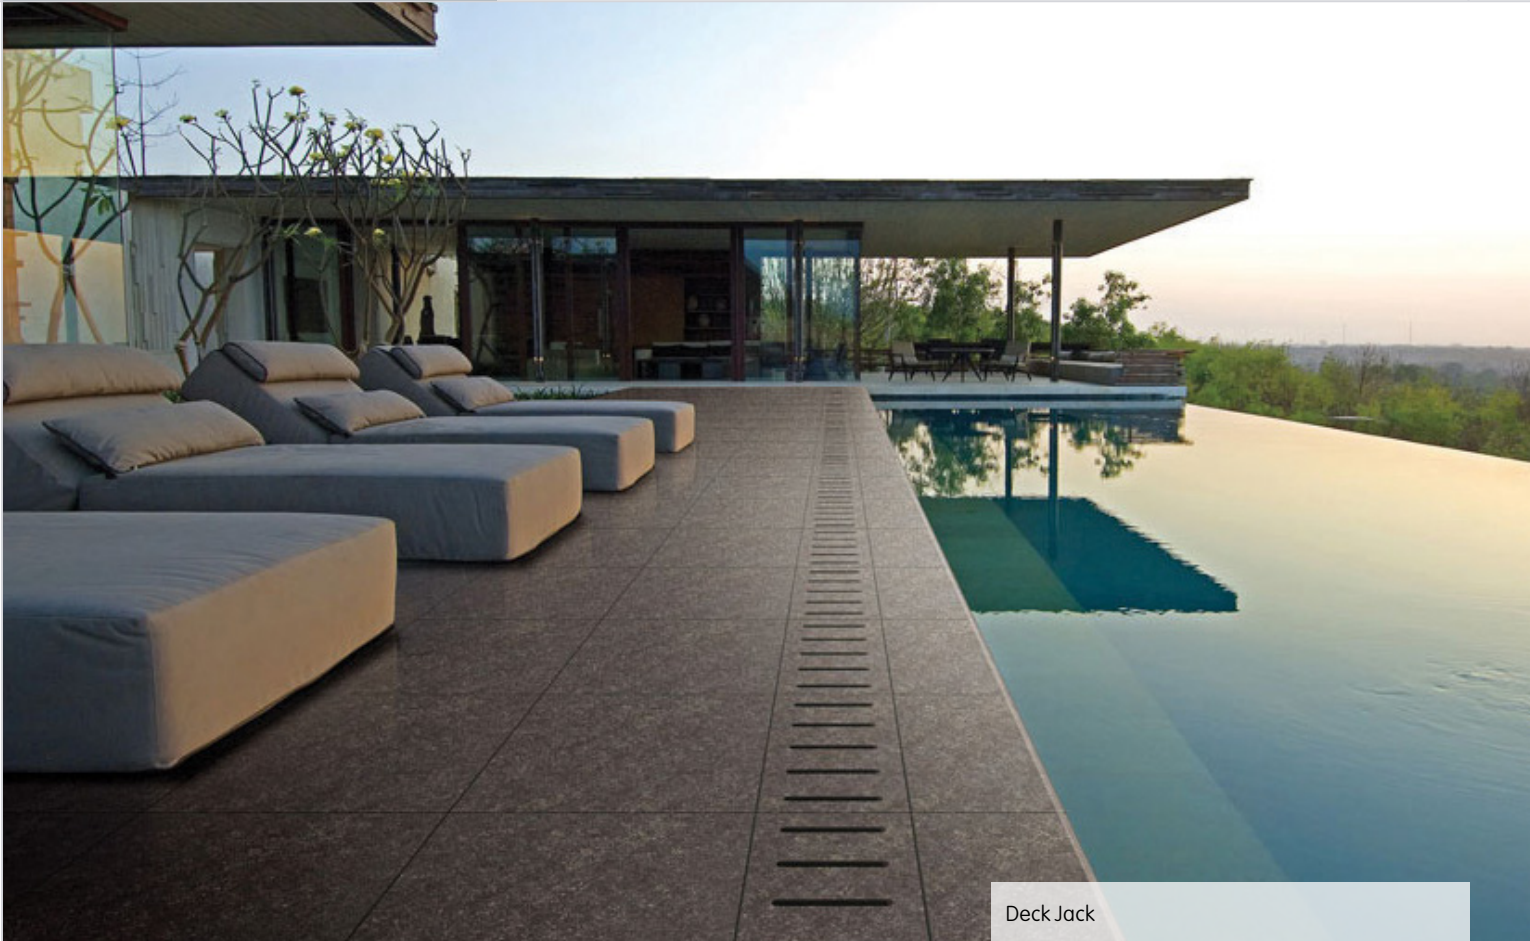

20MM DECK JACK

Deck Jack

Grey

Dark Grey

Black

These 600x600mm by 20mm thick tiles do not require centre support so are cost effective. As they are a full-bodied porcelain they are suitable for heavy commercial use such as squares, balconies, subways, airports, parking lots, gardens, walkways and parks.

Tile Warehouse's 20mm tile ranges comply with the recent Auckland City Council's Amended Practice Note for external and internal membranes (Document number: AC2234, version 3). This document states that when tiles are to be laid outdoors, they must be laid over a floating deck, which must provide adequate clearance for ventilation purposes and not be permanently fixed to the membrane.