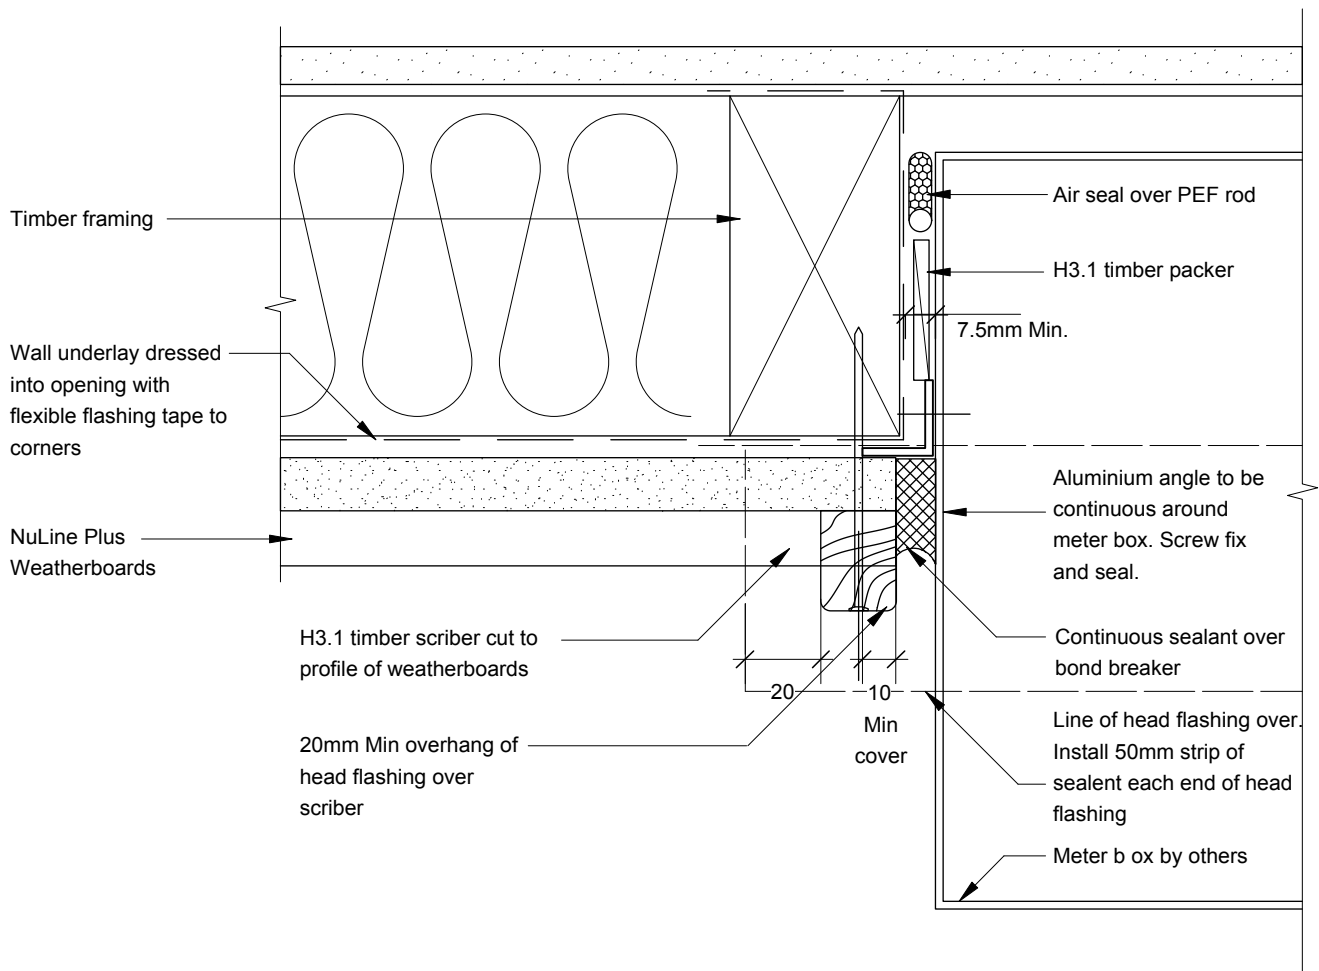

**BGC****Fibre Cement**

PROFILE NuLine™ Plus Weatherboards

DATE Sep 2012

DETAIL Meter Box Jamb  
Direct Fixed

SCALE 1:2 @ A4

DETAIL NO. NU-15 D