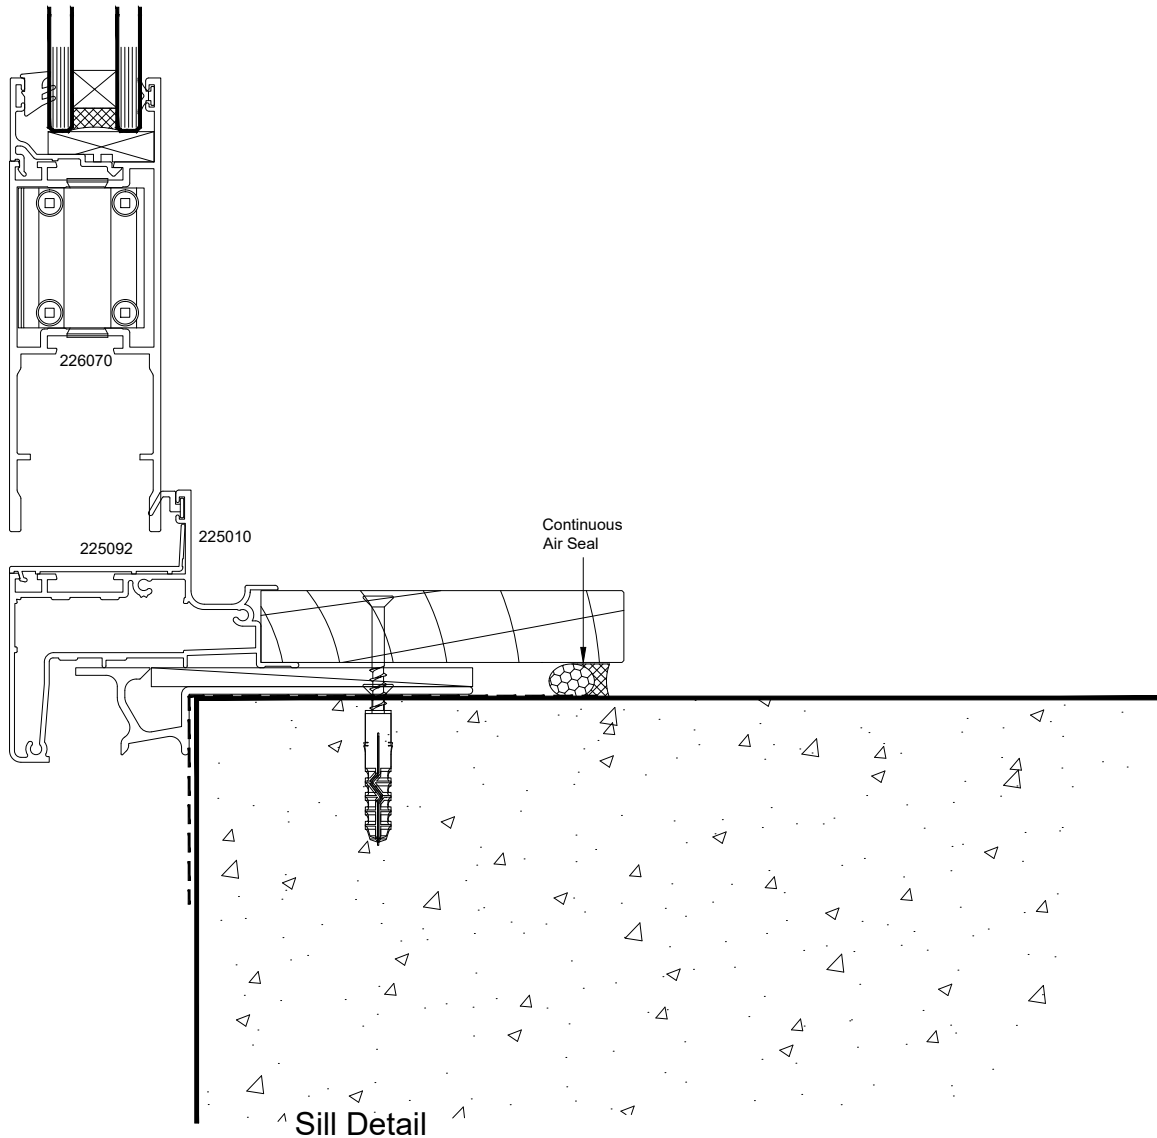

Atlantic High Performance Suite (48mm Platform)

Hinged Door - Cavity Fixed - Plywood Sheet - Sill
Flanged Frame - -

QuickCode:A1DF4_CLS

0800 397 263

technical@altus.co.nz
www.designresource.co.nz

Disclaimer: This information is intended solely as a guide for use of Altus products. Before using you should ensure that the product is suitable for use in the specific application. Nothing in this information constitutes a statement of fitness for particular purpose and appropriate expert advice is to always be obtained. Altus makes no warranty regarding the use of this information with non-Altus products. This drawing is the property of Altus NZ Ltd.