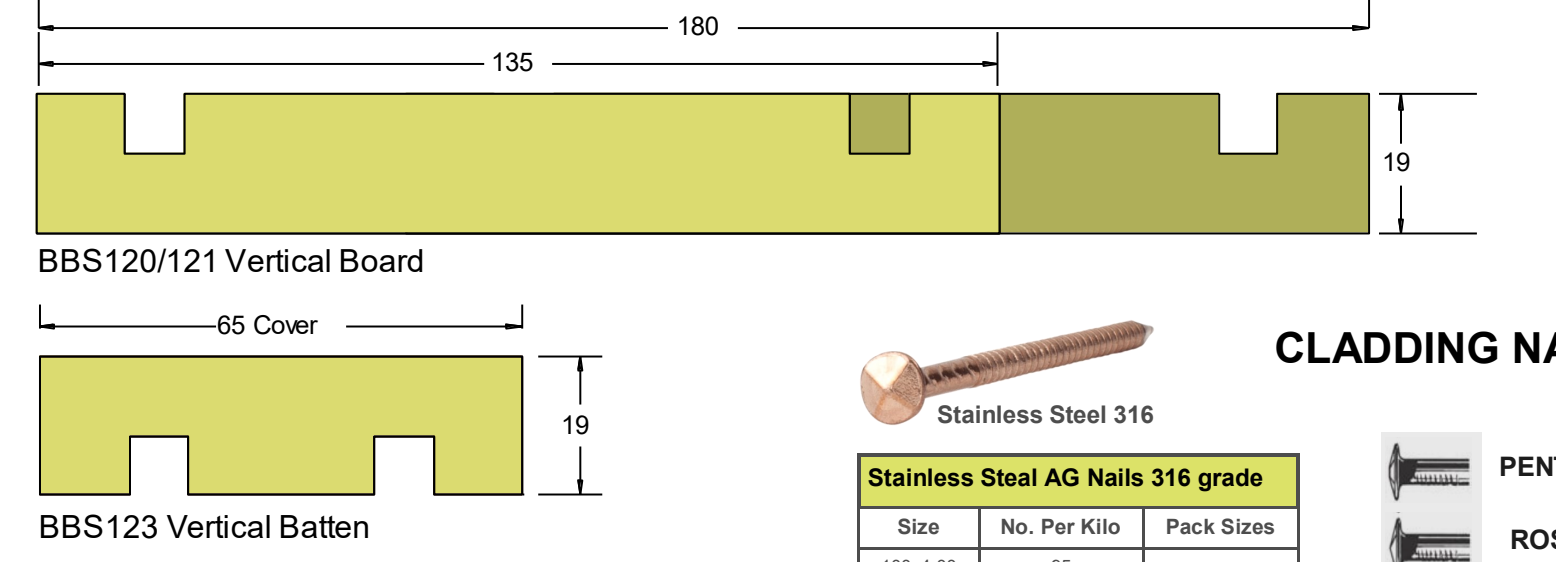

0800 227862 www.bbstimbers.co.nz

HORIZONTAL RUSTICATED WEATHER BOARDS

NOTE: DRAWINGS NOT TO SCALE

HORIZONTAL BEVEL BACK WEATHER BOARDS

HORIZONTAL SPLAYCUT WEATHER BOARDS

BOARD & BATTEN WEATHERBOARDS

EXTERIOR MOUNDINGS

NOTE: All Western Red Cedar available in BANDSAWN or DRESSED face

CLADDING NAILS & ACCESSORIES

Stainless Steel 316

Size	No. Per Kilo	Pack Sizes
100x4.00	95	500g 2kg 5kg
85x3.15	188	
75x3.15	215	
60x3.15	260	
50x2.80	390	

Silicon Bronze

Size	No. Per Kilo	Pack Sizes
100x4.00	90	500g 2kg 5kg
85x3.25	150	
75x3.25	175	
60x3.25	220	
50x2.80	360	

PENTAGON HEAD
ROSE HEAD
FLAT HEAD
JOLT HEAD

SQUARE Drive screw
STAR Drive screw

Size	DRIVE	Pack Size
10g x 65mm	STAR	400
10g x 65mm	SQUARE	400
12g x 65mm	STAR	300

DRESSED 4 SIDE BOARDS / BANDSAWN 4 SIDES

NOTE: DRAWINGS NOT TO SCALE