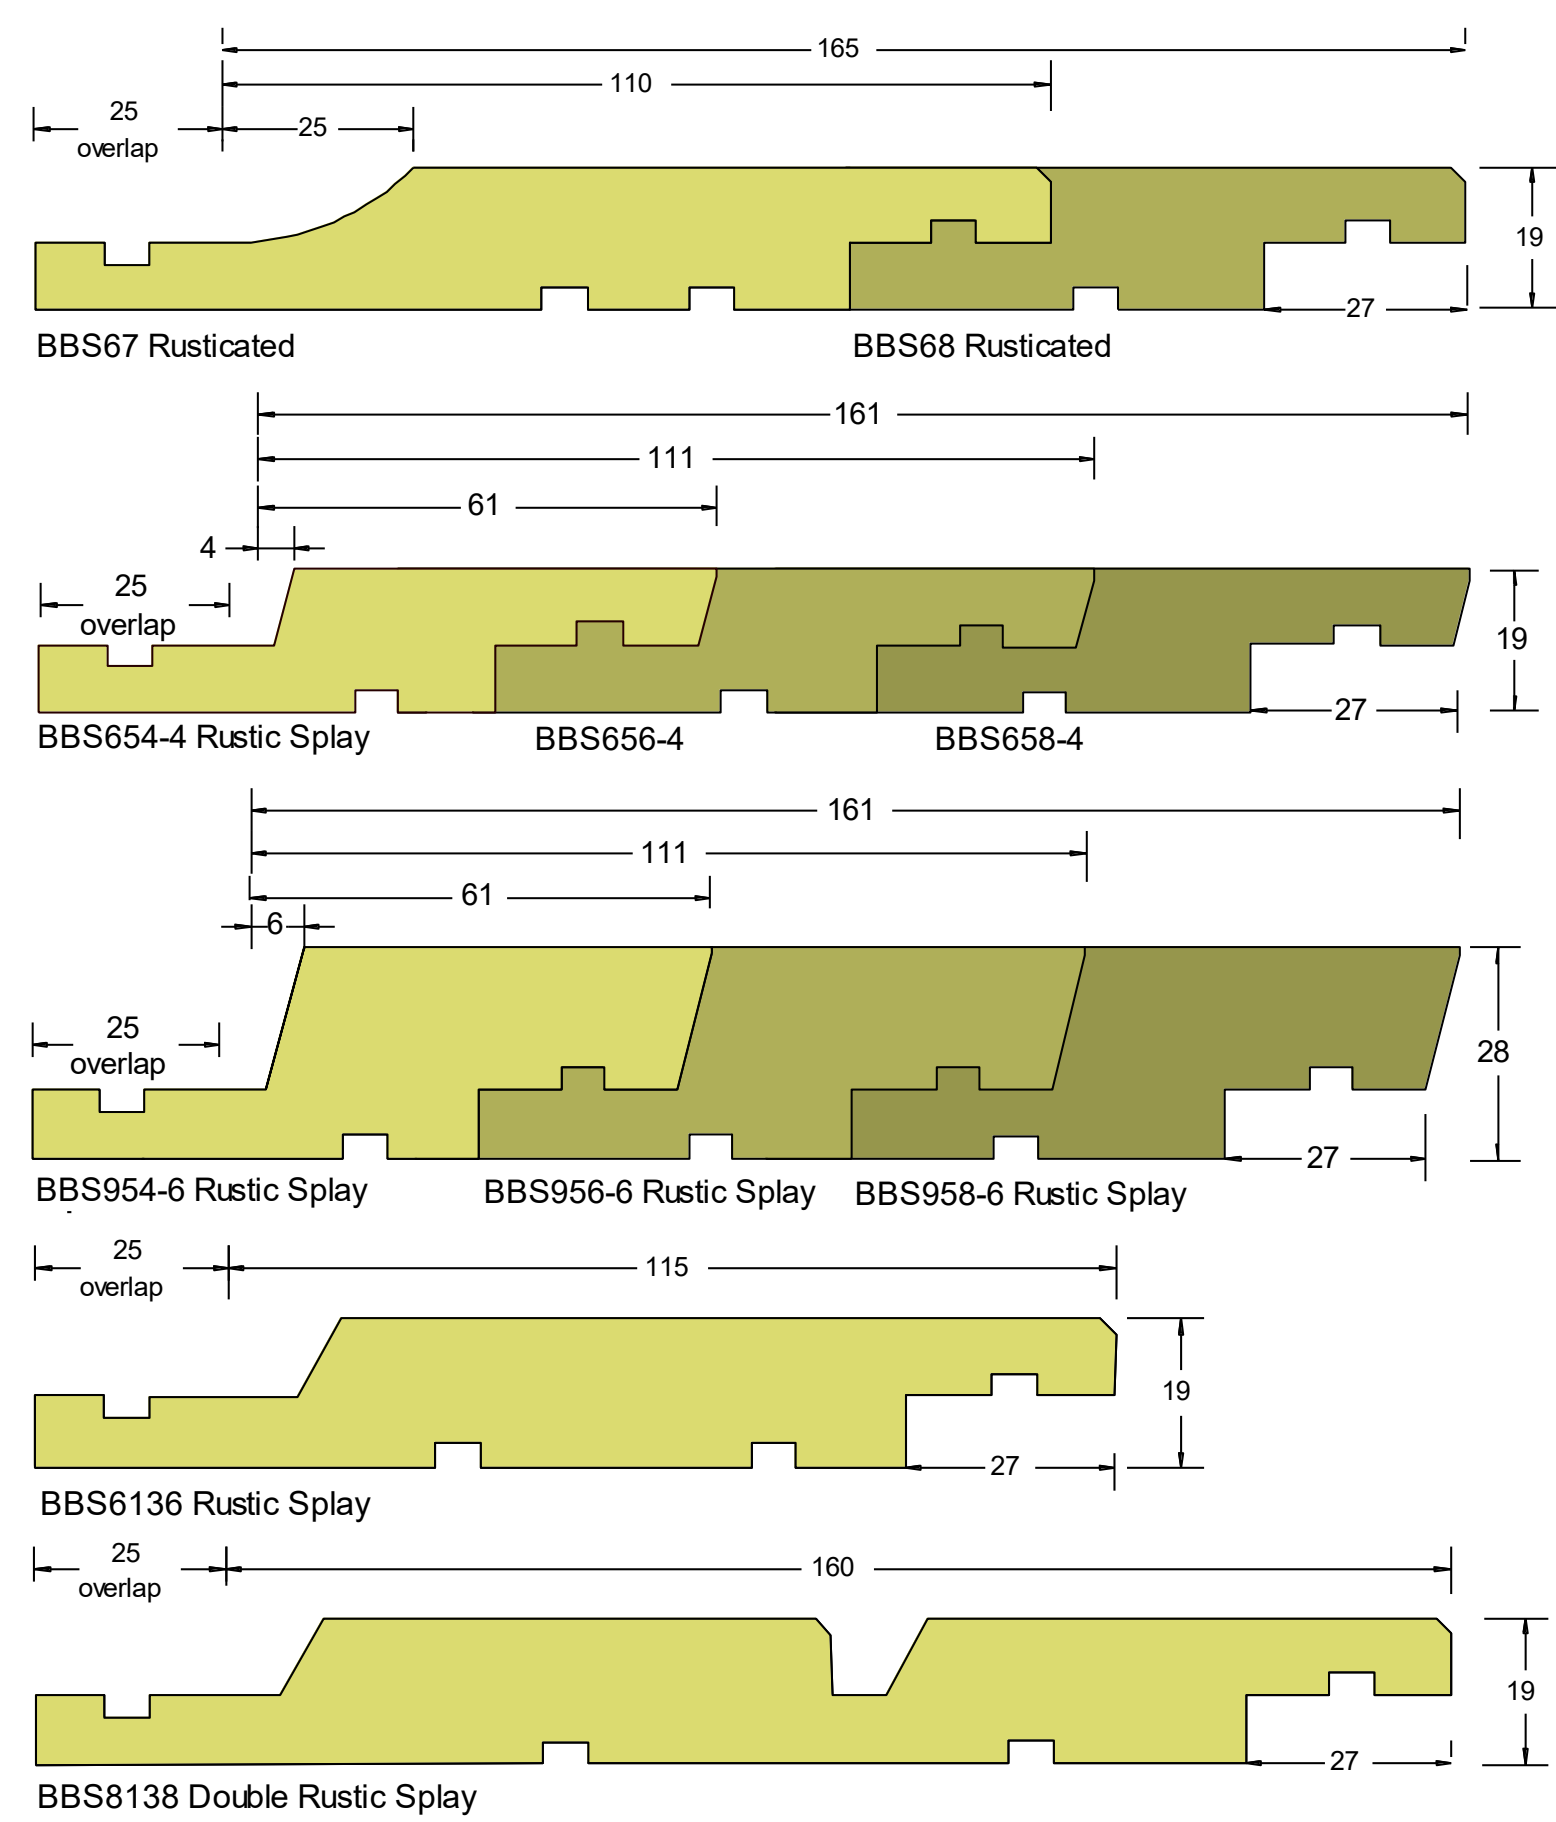

HORIZONTAL RUSTICATED WEATHER BOARDS

NOTE: DRAWINGS NOT TO SCALE