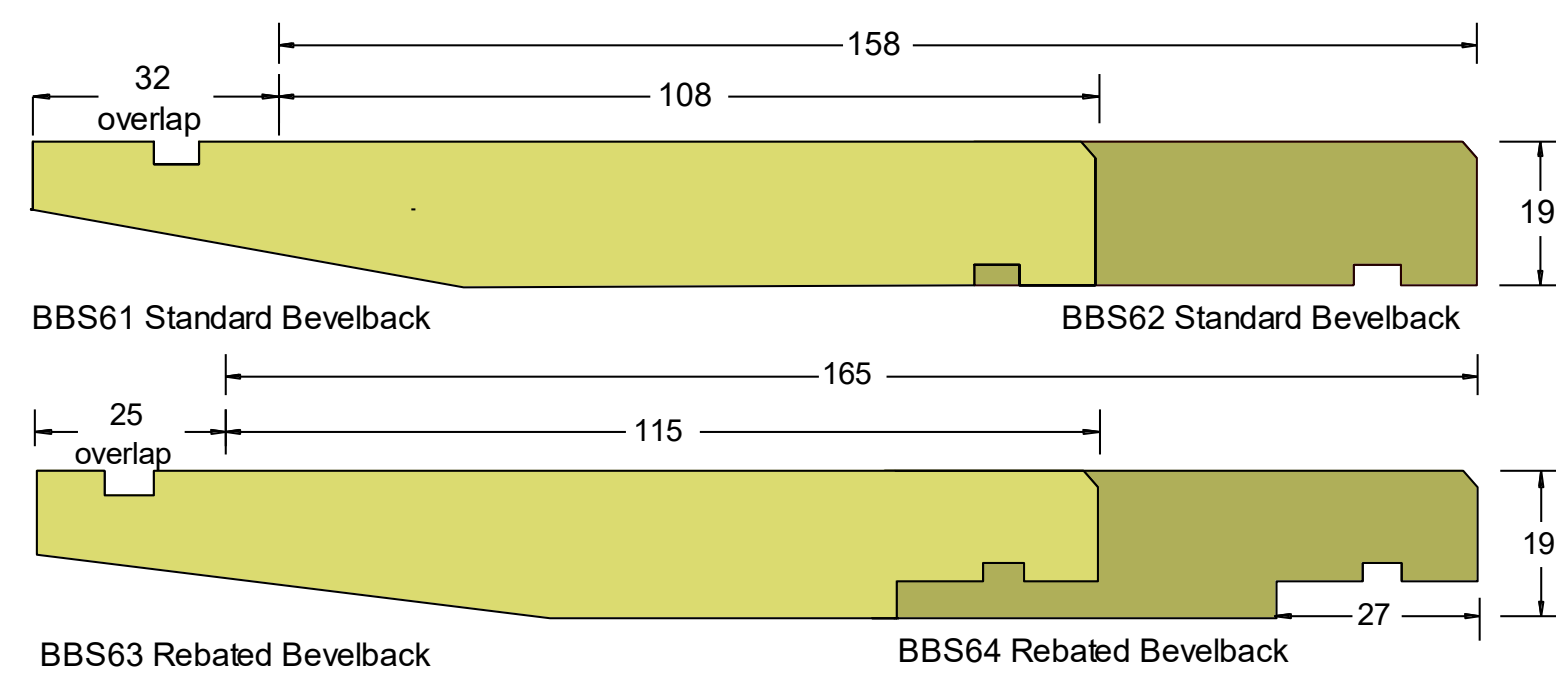

HORIZONTAL BEVEL BACK WEATHER BOARDS