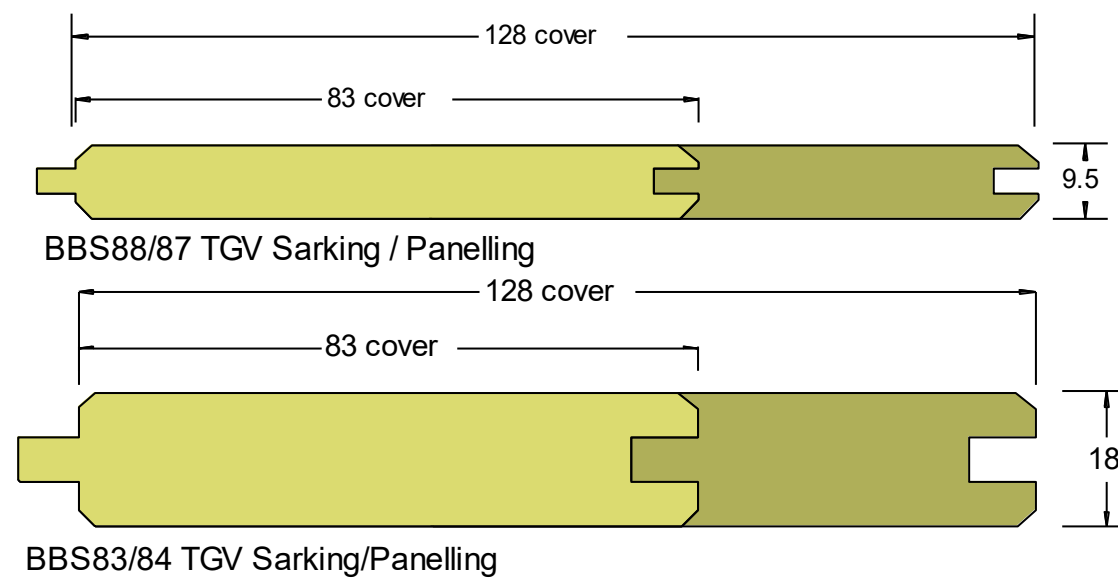

PANELLING & SARKING

TIMBER DECKING

TONGUE & GROOVE FLOORING

FASCIA BOARDS

VERTICAL SHIPLAP WEATHER BOARDS

BBS FACTORY APPLIED FINISHES AVAILABLE ON ALL TIMBER PROFILES

Timber Importers & Wholesalers

AUCKLAND 09 8360124 CHRISTCHURCH 03 3445591 WHANGAREI 09 4389358

NOTE: All Western Red Cedar available in BANDSAWN or DRESSED face

CLADDING NAILS & ACCESSORIES

Stainless Steel 316

Size	No. Per Kilo	Pack Sizes
100x4.00	95	500g 2kg 5kg
85x3.15	188	
75x3.15	215	
60x3.15	260	
50x2.80	390	

Silicon Bronze

Size	No. Per Kilo	Pack Sizes
100x4.00	90	500g 2kg 5kg
85x3.25	150	
75x3.25	175	
60x3.25	220	
50x2.80	360	

PENTAGON HEAD
ROSE HEAD
FLAT HEAD
JOLT HEAD

SQUARE Drive screw
STAR Drive screw

Size	DRIVE	Pack Size
10g x 65mm	STAR	400
10g x 65mm	SQUARE	400
12g x 65mm	STAR	300

DRESSED 4 SIDE BOARDS / BANDSAWN 4 SIDES

NOTE: DRAWINGS NOT TO SCALE