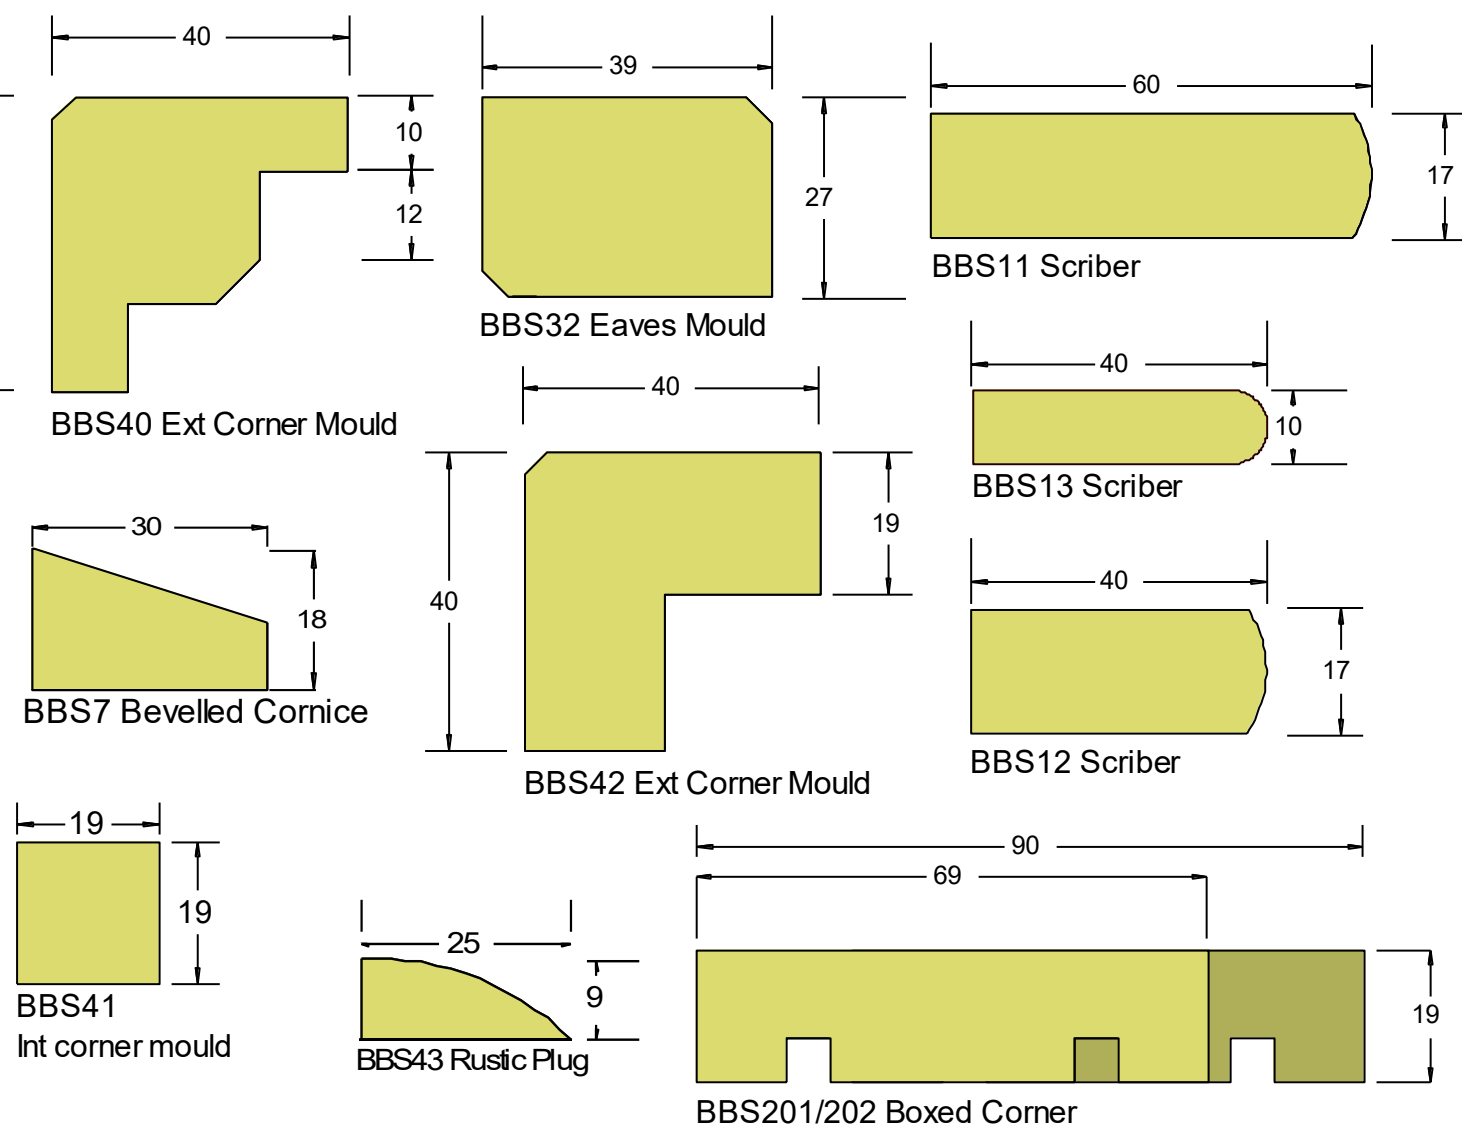

0800 227862 www.bbstimbers.co.nz

HORIZONTAL RUSTICATED WEATHER BOARDS

NOTE: DRAWINGS NOT TO SCALE

HORIZONTAL BEVEL BACK WEATHER BOARDS

HORIZONTAL SPLAYCUT WEATHER BOARDS

BOARD & BATTEN WEATHERBOARDS

EXTERIOR MOUNDINGS

NOTE: All Western Red Cedar available in BANDSAWN or DRESSED face

CLADDING NAILS & ACCESSORIES

Stainless Steel 316

Size	No. Per Kilo	Pack Sizes
100x4.00	95	500g 2kg 5kg
85x3.15	188	
75x3.15	215	
60x3.15	260	
50x2.80	390	

Silicon Bronze

Size	No. Per Kilo	Pack Sizes
100x4.00	90	500g 2kg 5kg
85x3.25	150	
75x3.25	175	
60x3.25	220	
50x2.80	360	

PENTAGON HEAD
ROSE HEAD
FLAT HEAD
JOLT HEAD

SQUARE Drive screw
STAR Drive screw

Size	DRIVE	Pack Size
10g x 65mm	STAR	400
10g x 65mm	SQUARE	400
12g x 65mm	STAR	300

DRESSED 4 SIDE BOARDS / BANDSAWN 4 SIDES

NOTE: DRAWINGS NOT TO SCALE