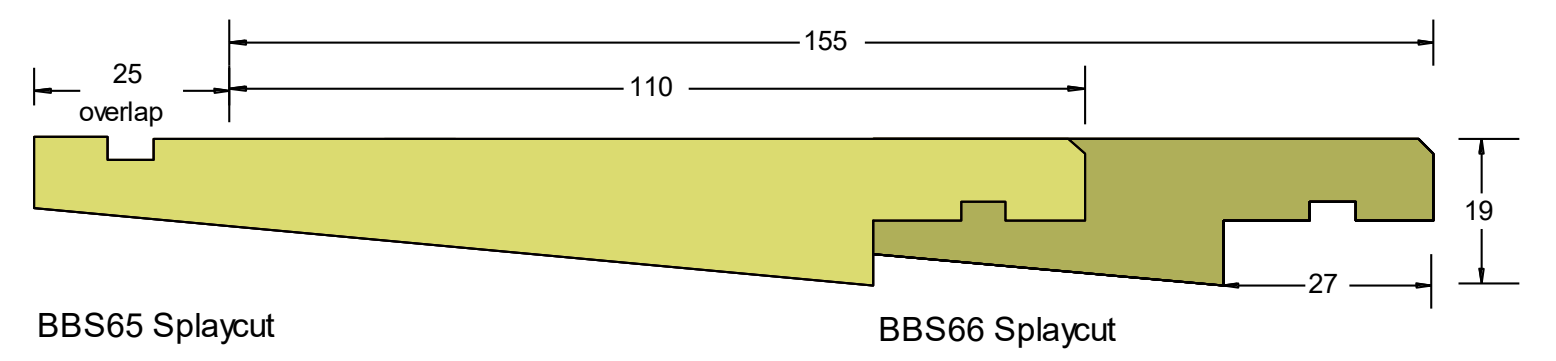

0800 227862 www.bbstimbers.co.nz

HORIZONTAL RUSTICATED WEATHER BOARDS

NOTE: DRAWINGS NOT TO SCALE

HORIZONTAL BEVEL BACK WEATHER BOARDS

HORIZONTAL SPLAYCUT WEATHER BOARDS

BOARD & BATTEN WEATHERBOARDS

EXTERIOR MOUNDINGS

NOTE: All Western Red Cedar available in BANDSAWN or DRESSED face

CLADDING NAILS & ACCESSORIES

Stainless Steel 316

Size	No. Per Kilo	Pack Sizes
100x4.00	95	500g 2kg 5kg
85x3.15	188	
75x3.15	215	
60x3.15	260	
50x2.80	390	

Silicon Bronze

Size	No. Per Kilo	Pack Sizes
100x4.00	90	500g 2kg 5kg
85x3.25	150	
75x3.25	175	
60x3.25	220	
50x2.80	360	

PENTAGON HEAD
ROSE HEAD
FLAT HEAD
JOLT HEAD

SQUARE Drive screw
STAR Drive screw

Size	DRIVE	Pack Size
10g x 65mm	STAR	400
10g x 65mm	SQUARE	400
12g x 65mm	STAR	300

DRESSED 4 SIDE BOARDS / BANDSAWN 4 SIDES

NOTE: DRAWINGS NOT TO SCALE