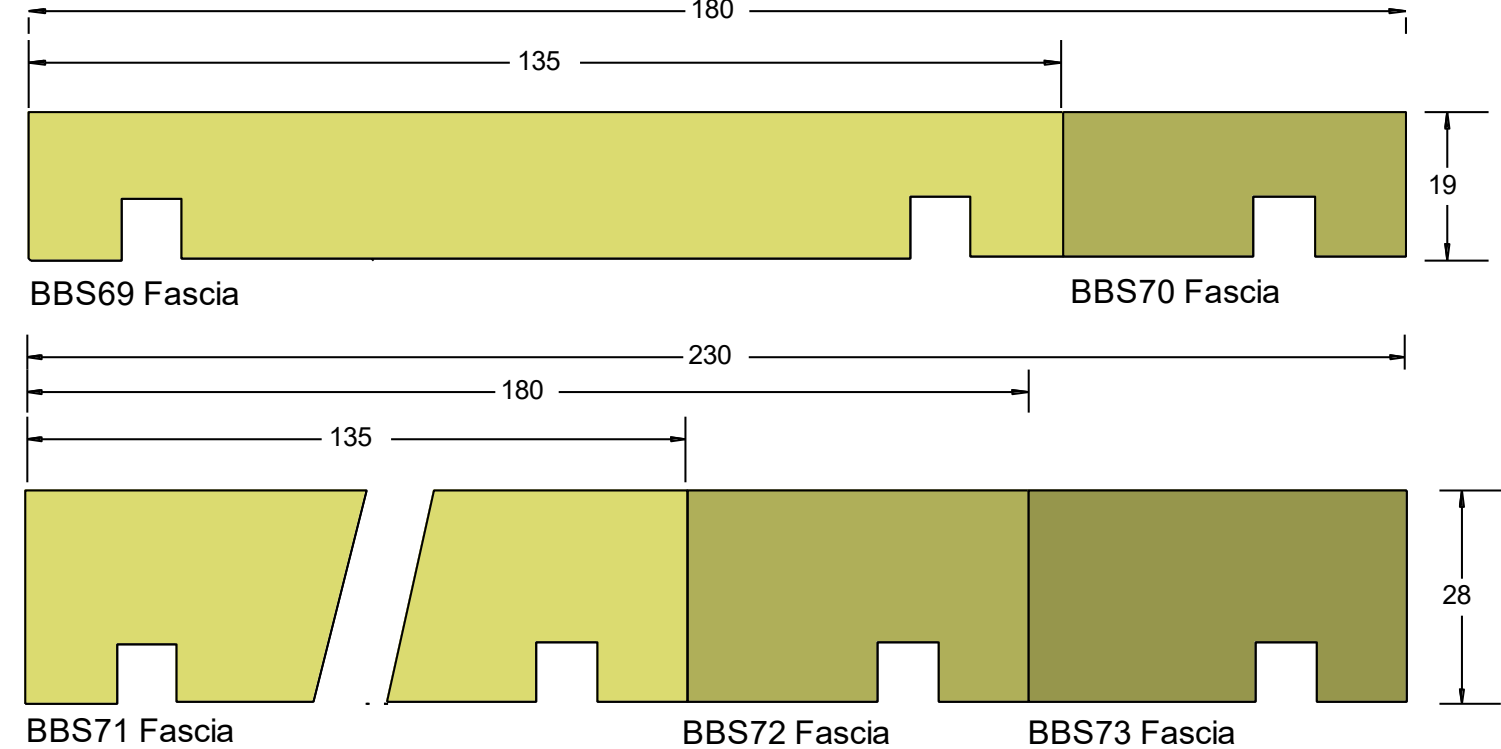

PANELLING & SARKING

TIMBER DECKING

TONGUE & GROOVE FLOORING

FASCIA BOARDS

VERTICAL SHIPLAP WEATHER BOARDS

BBS FACTORY APPLIED FINISHES AVAILABLE ON ALL TIMBER PROFILES

Timber Importers & Wholesalers

AUCKLAND 09 8360124 CHRISTCHURCH 03 3445591 WHANGAREI 09 4389358

NOTE: All Western Red Cedar available in BANDSAWN or DRESSED face

CLADDING NAILS & ACCESSORIES

Stainless Steel 316

Size	No. Per Kilo	Pack Sizes
100x4.00	95	500g 2kg 5kg
85x3.15	188	
75x3.15	215	
60x3.15	260	
50x2.80	390	

Silicon Bronze

Size	No. Per Kilo	Pack Sizes
100x4.00	90	500g 2kg 5kg
85x3.25	150	
75x3.25	175	
60x3.25	220	
50x2.80	360	

PENTAGON HEAD
ROSE HEAD
FLAT HEAD
JOLT HEAD

SQUARE Drive screw
STAR Drive screw

Size	DRIVE	Pack Size
10g x 65mm	STAR	400
10g x 65mm	SQUARE	400
12g x 65mm	STAR	300

DRESSED 4 SIDE BOARDS / BANDSAWN 4 SIDES

NOTE: DRAWINGS NOT TO SCALE