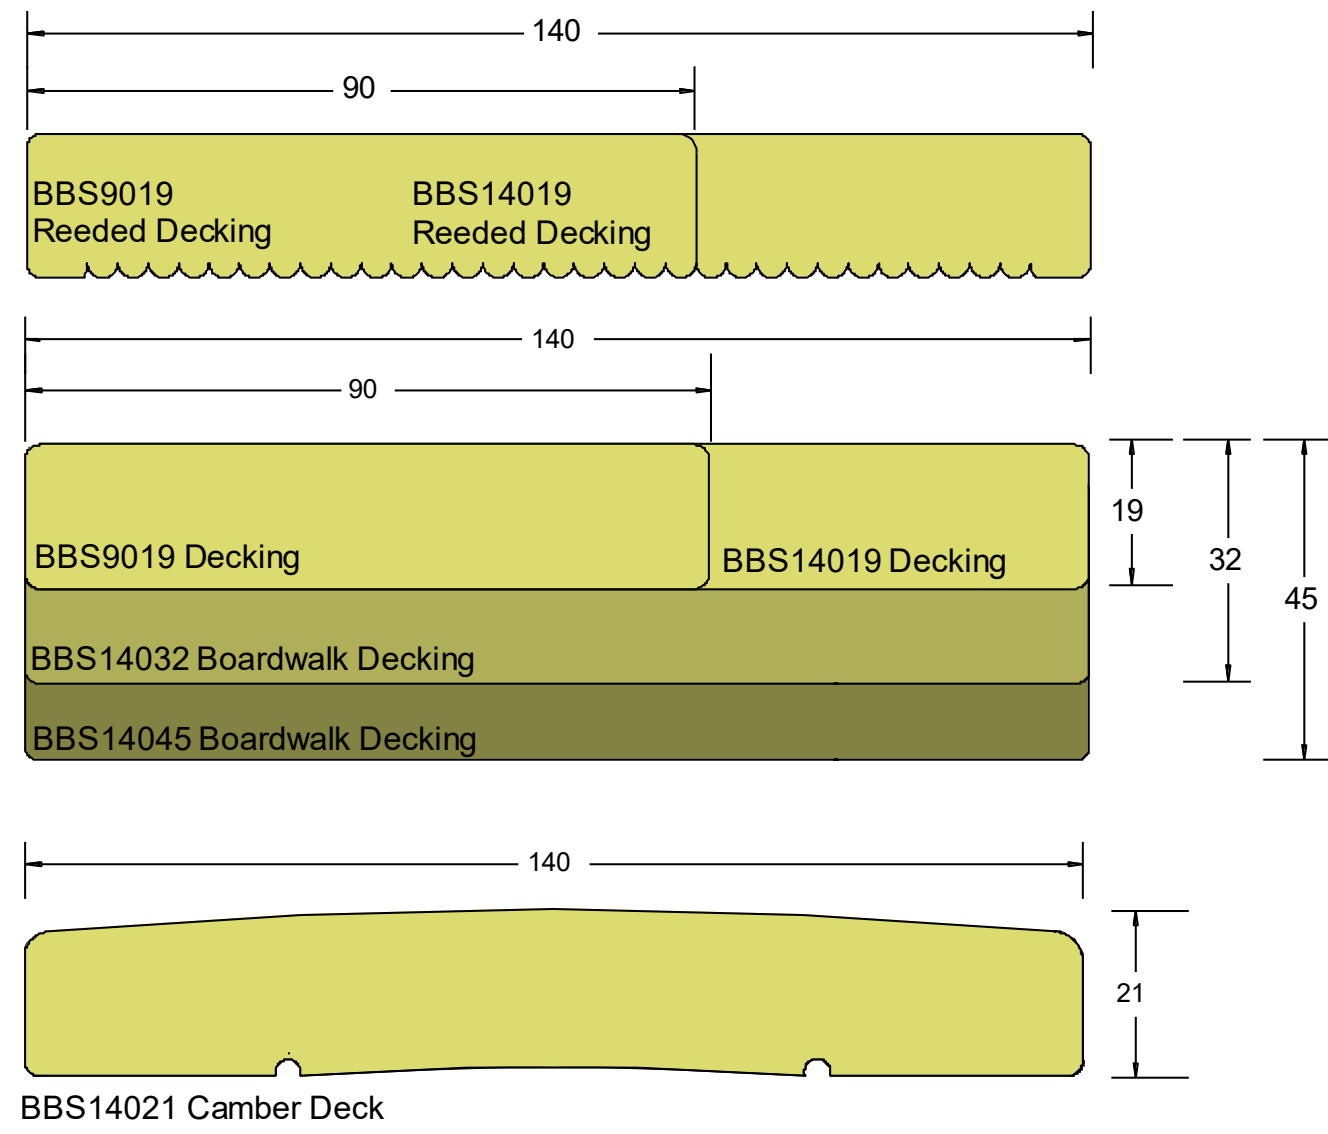

PANELLING & SARKING

TIMBER DECKING

TONGUE & GROOVE FLOORING

FASCIA BOARDS

VERTICAL SHIPLAP WEATHER BOARDS

BBS FACTORY APPLIED FINISHES AVAILABLE ON ALL TIMBER PROFILES

Timber Importers & Wholesalers

AUCKLAND 09 8360124 CHRISTCHURCH 03 3445591 WHANGAREI 09 4389358

NOTE: All Western Red Cedar available in BANDSAWN or DRESSED face

CLADDING NAILS & ACCESSORIES

Stainless Steel 316

Size	No. Per Kilo	Pack Sizes
100x4.00	95	500g 2kg 5kg
85x3.15	188	
75x3.15	215	
60x3.15	260	
50x2.80	390	

Silicon Bronze

Size	No. Per Kilo	Pack Sizes
100x4.00	90	500g 2kg 5kg
85x3.25	150	
75x3.25	175	
60x3.25	220	
50x2.80	360	

PENTAGON HEAD
ROSE HEAD
FLAT HEAD
JOLT HEAD

SQUARE Drive screw
STAR Drive screw

Size	DRIVE	Pack Size
10g x 65mm	STAR	400
10g x 65mm	SQUARE	400
12g x 65mm	STAR	300

DRESSED 4 SIDE BOARDS / BANDSAWN 4 SIDES

NOTE: DRAWINGS NOT TO SCALE