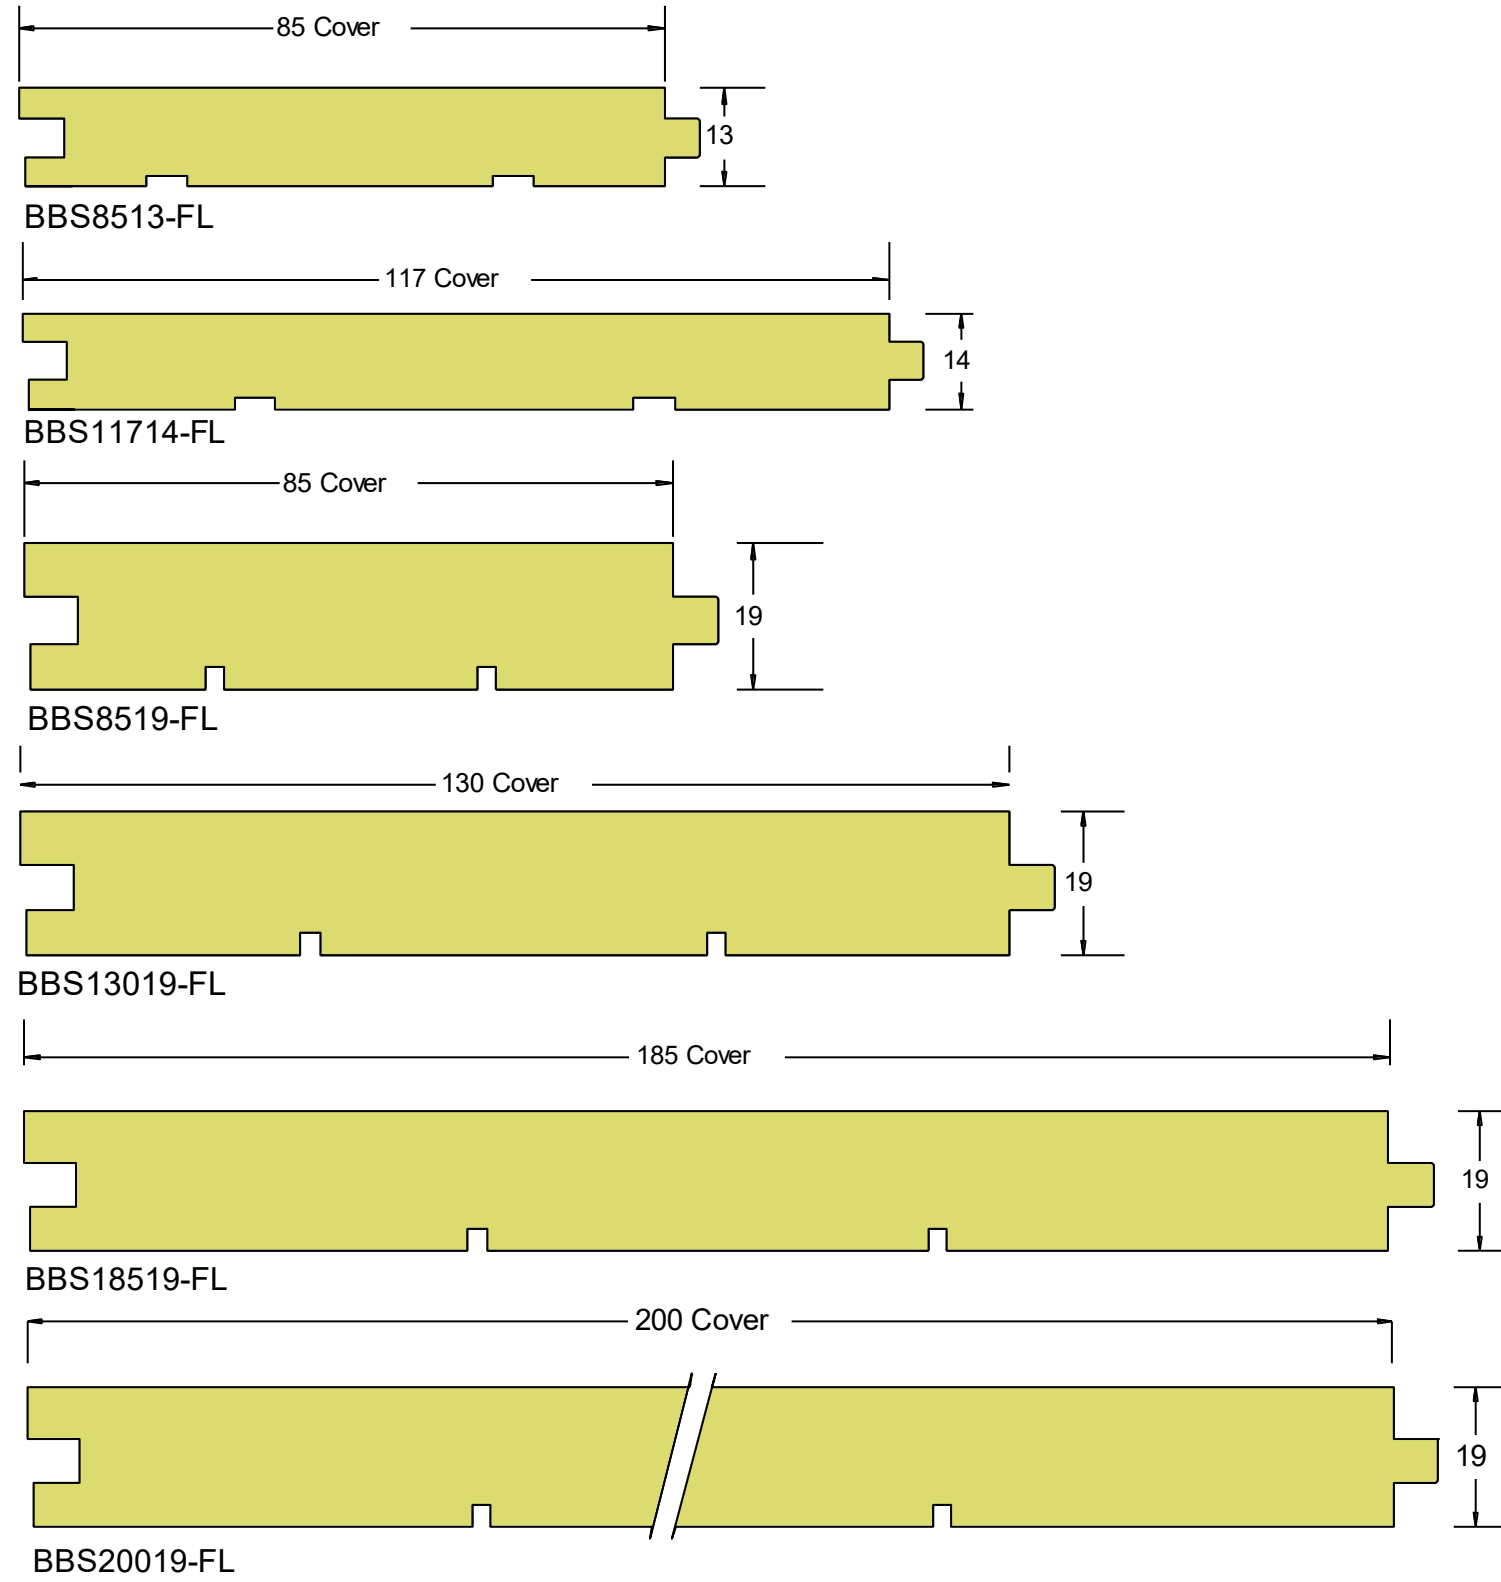

PANELLING & SARKING

TIMBER DECKING

TONGUE & GROOVE FLOORING

FASCIA BOARDS

VERTICAL SHIPLAP WEATHER BOARDS

BBS FACTORY APPLIED FINISHES AVAILABLE ON ALL TIMBER PROFILES

Timber Importers & Wholesalers

AUCKLAND 09 8360124 CHRISTCHURCH 03 3445591 WHANGAREI 09 4389358

NOTE: All Western Red Cedar available in BANDSAWN or DRESSED face

CLADDING NAILS & ACCESSORIES

Stainless Steel 316

Size	No. Per Kilo	Pack Sizes
100x4.00	95	500g 2kg 5kg
85x3.15	188	
75x3.15	215	
60x3.15	260	
50x2.80	390	

Silicon Bronze

Size	No. Per Kilo	Pack Sizes
100x4.00	90	500g 2kg 5kg
85x3.25	150	
75x3.25	175	
60x3.25	220	
50x2.80	360	

PENTAGON HEAD
ROSE HEAD
FLAT HEAD
JOLT HEAD

SQUARE Drive screw
STAR Drive screw

Size	DRIVE	Pack Size
10g x 65mm	STAR	400
10g x 65mm	SQUARE	400
12g x 65mm	STAR	300

DRESSED 4 SIDE BOARDS / BANDSAWN 4 SIDES

NOTE: DRAWINGS NOT TO SCALE