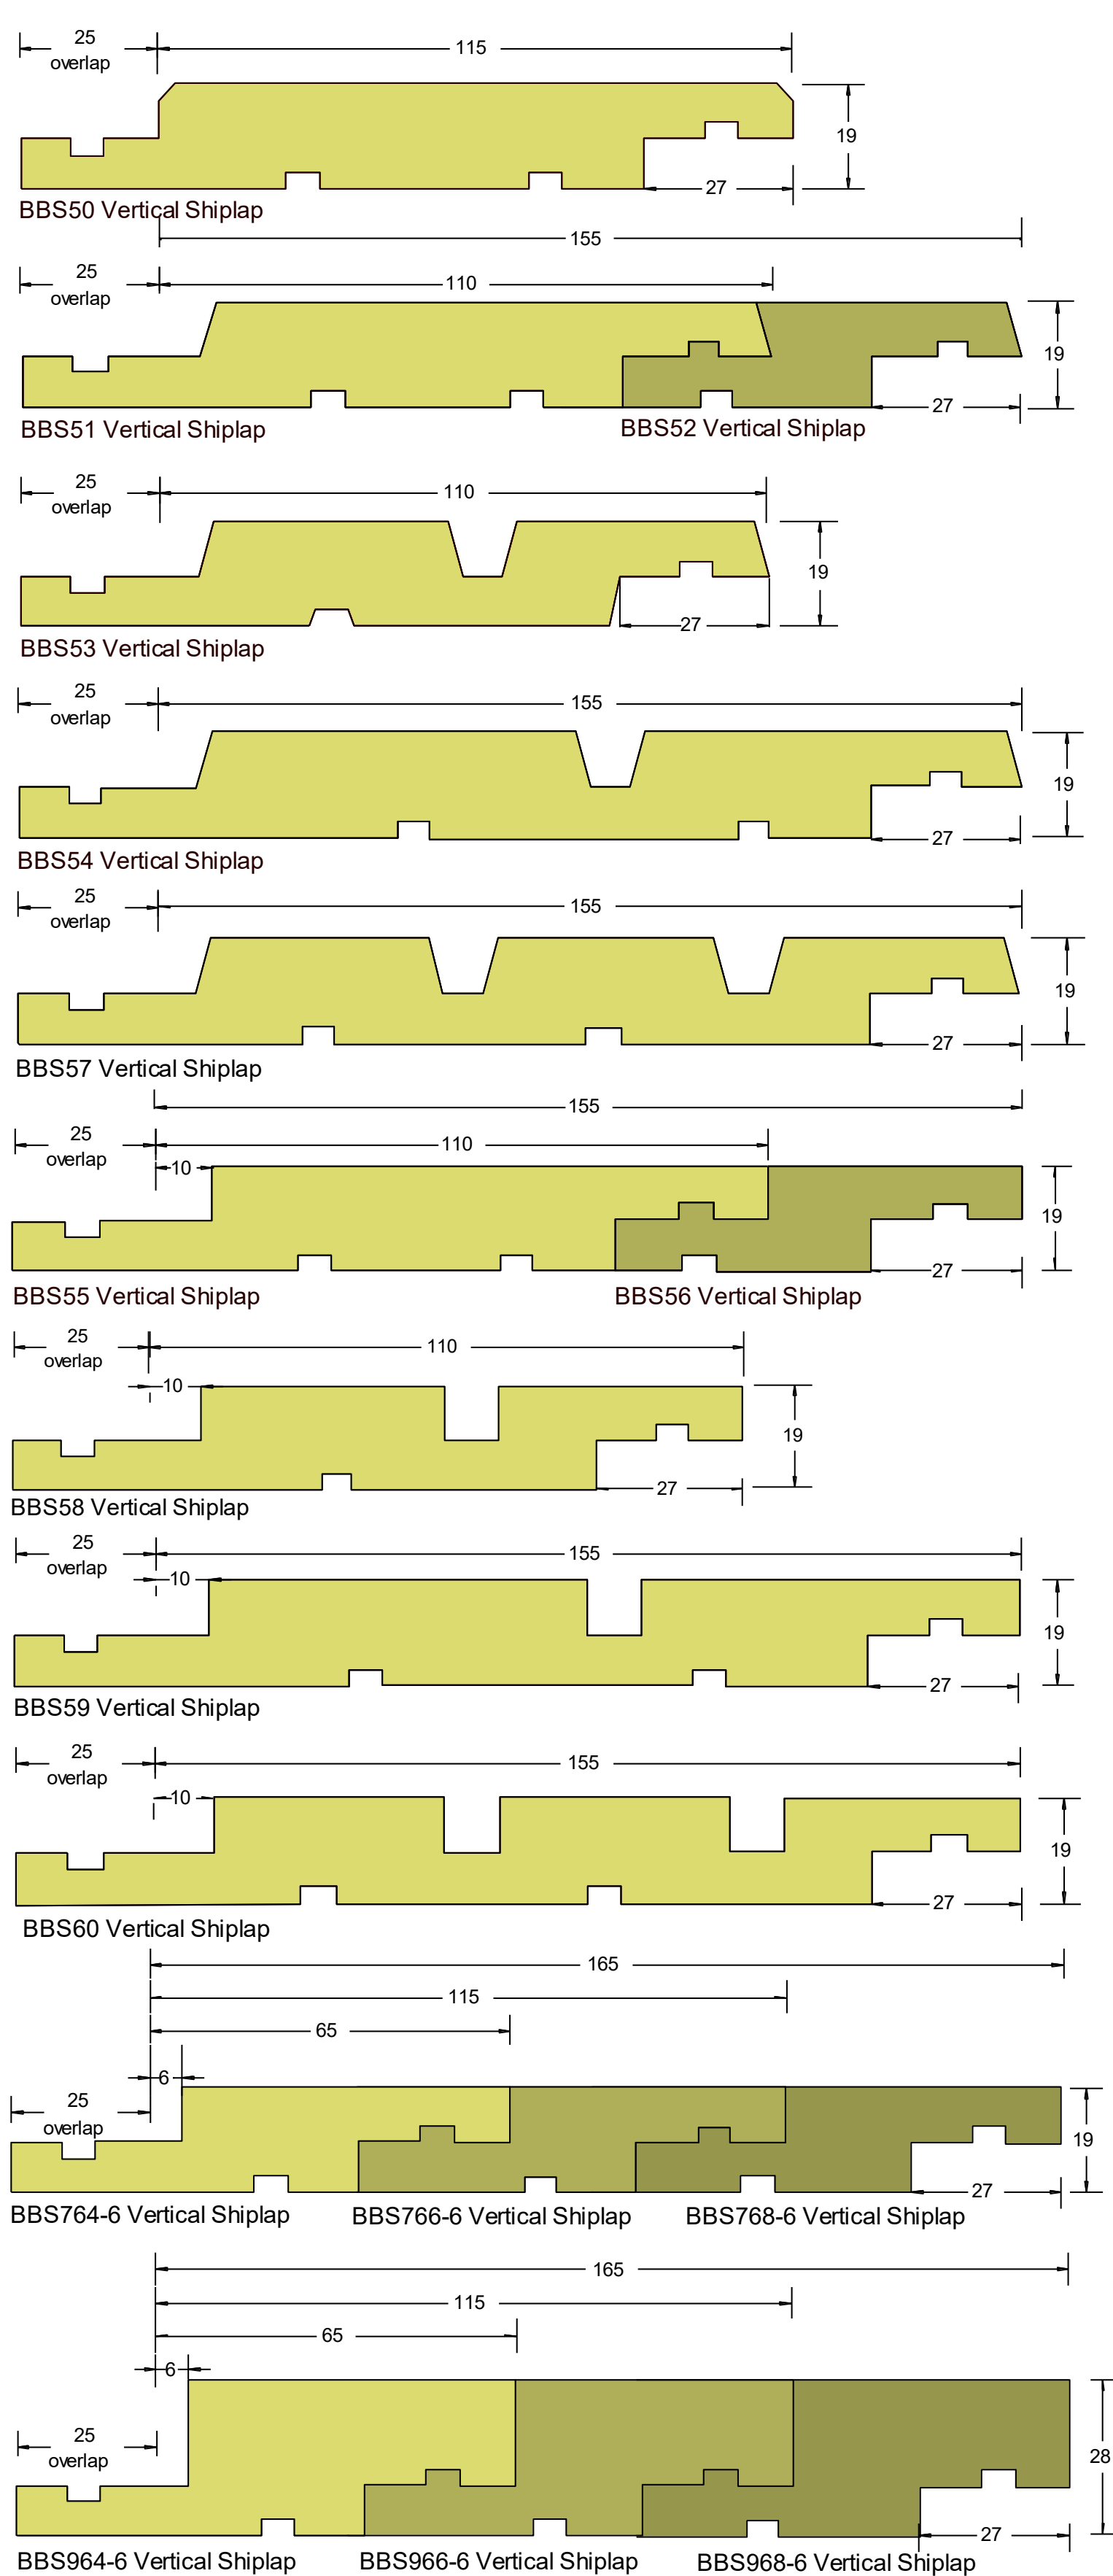

PANELLING & SARKING

TIMBER DECKING

TONGUE & GROOVE FLOORING

FASCIA BOARDS

VERTICAL SHIPLAP WEATHER BOARDS

BBS FACTORY APPLIED FINISHES AVAILABLE ON ALL TIMBER PROFILES

Timber Importers & Wholesalers

AUCKLAND 09 8360124 CHRISTCHURCH 03 3445591 WHANGAREI 09 4389358

NOTE: All Western Red Cedar available in BANDSAWN or DRESSED face

CLADDING NAILS & ACCESSORIES

Stainless Steel 316

Size	No. Per Kilo	Pack Sizes
100x4.00	95	500g 2kg 5kg
85x3.15	188	
75x3.15	215	
60x3.15	260	
50x2.80	390	

Silicon Bronze

Size	No. Per Kilo	Pack Sizes
100x4.00	90	500g 2kg 5kg
85x3.25	150	
75x3.25	175	
60x3.25	220	
50x2.80	360	

PENTAGON HEAD
ROSE HEAD
FLAT HEAD
JOLT HEAD

SQUARE Drive screw
STAR Drive screw

Size	DRIVE	Pack Size
10g x 65mm	STAR	400
10g x 65mm	SQUARE	400
12g x 65mm	STAR	300

DRESSED 4 SIDE BOARDS / BANDSAWN 4 SIDES

NOTE: DRAWINGS NOT TO SCALE