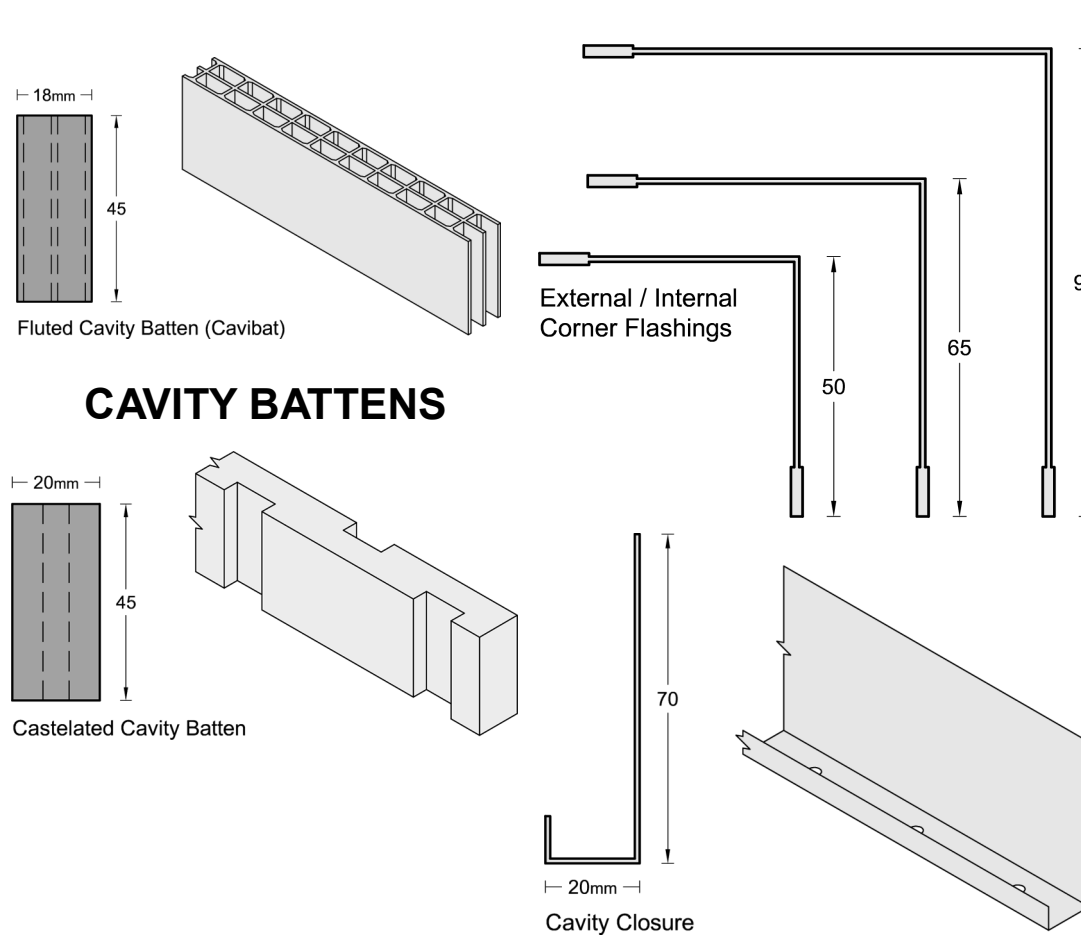

Silicon Bronze

Size	No. Per Kilo	Pack Sizes
100x4.00	90	500g 2kg 5kg
85x3.25	150	
75x3.25	175	
60x3.25	220	
50x2.80	360	

PENTAGON HEAD
ROSE HEAD
FLAT HEAD
JOLT HEAD

SQUARE Drive screw
STAR Drive screw

Size	DRIVE	Pack Size
10g x 65mm	STAR	400
10g x 65mm	SQUARE	400
12g x 65mm	STAR	300

DRESSED 4 SIDE BOARDS / BANDSAWN 4 SIDES

NOTE: DRAWINGS NOT TO SCALE