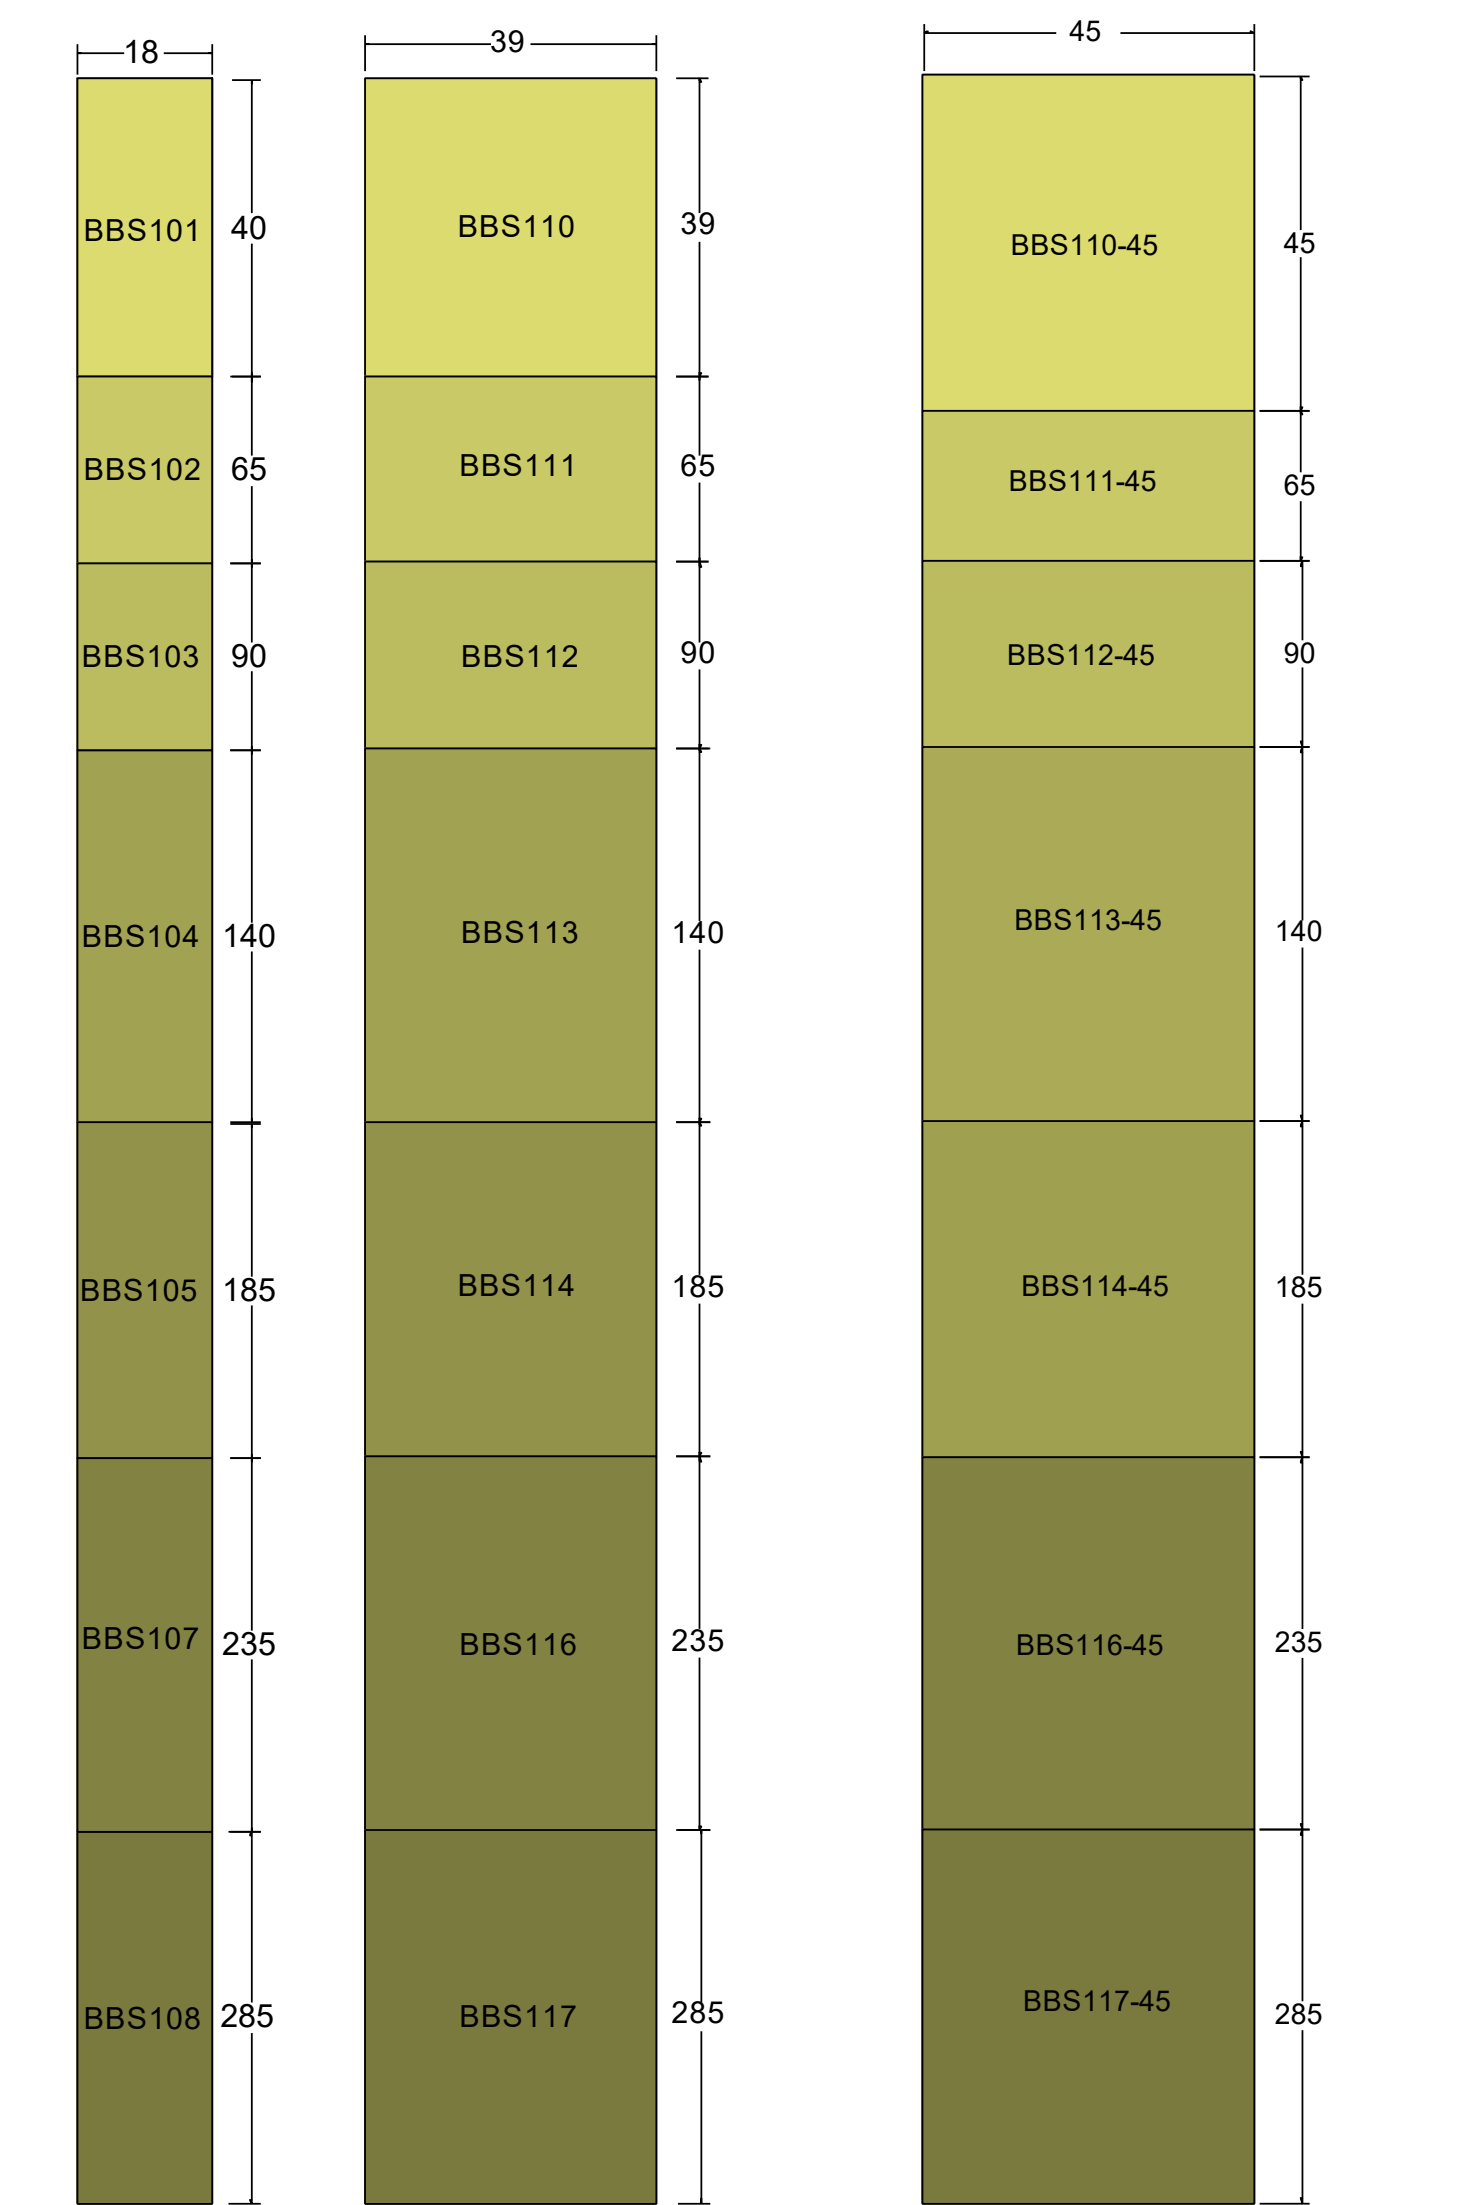

0800 227862 www.bbstimbers.co.nz

HORIZONTAL RUSTICATED WEATHER BOARDS

NOTE: DRAWINGS NOT TO SCALE

HORIZONTAL BEVEL BACK WEATHER BOARDS

HORIZONTAL SPLAYCUT WEATHER BOARDS

BOARD & BATTEN WEATHERBOARDS

EXTERIOR MOUNDINGS

NOTE: All Western Red Cedar available in BANDSAWN or DRESSED face

CLADDING NAILS & ACCESSORIES

Stainless Steel 316

Size	No. Per Kilo	Pack Sizes
100x4.00	95	500g 2kg 5kg
85x3.15	188	
75x3.15	215	
60x3.15	260	
50x2.80	390	

Silicon Bronze

Size	No. Per Kilo	Pack Sizes
100x4.00	90	500g 2kg 5kg
85x3.25	150	
75x3.25	175	
60x3.25	220	
50x2.80	360	

PENTAGON HEAD
ROSE HEAD
FLAT HEAD
JOLT HEAD

SQUARE Drive screw
STAR Drive screw

Size	DRIVE	Pack Size
10g x 65mm	STAR	400
10g x 65mm	SQUARE	400
12g x 65mm	STAR	300

DRESSED 4 SIDE BOARDS / BANDSAWN 4 SIDES

NOTE: DRAWINGS NOT TO SCALE