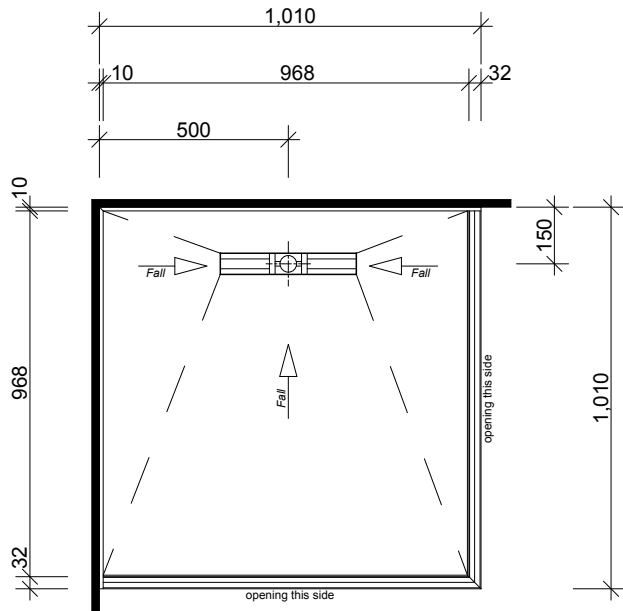

MELODY BASE

LH Drain

RH Drain

SCREEN OPTION

Screens are reversible