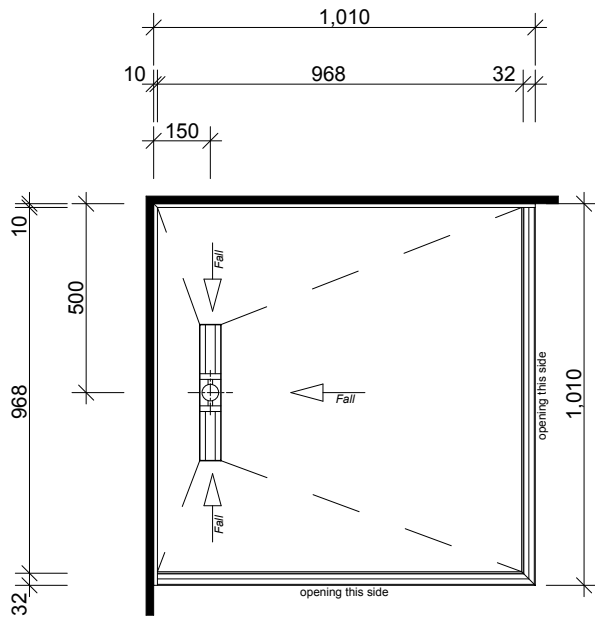

MELODY BASE

LH Drain

RH Drain

SCREEN OPTION

Screens are reversible