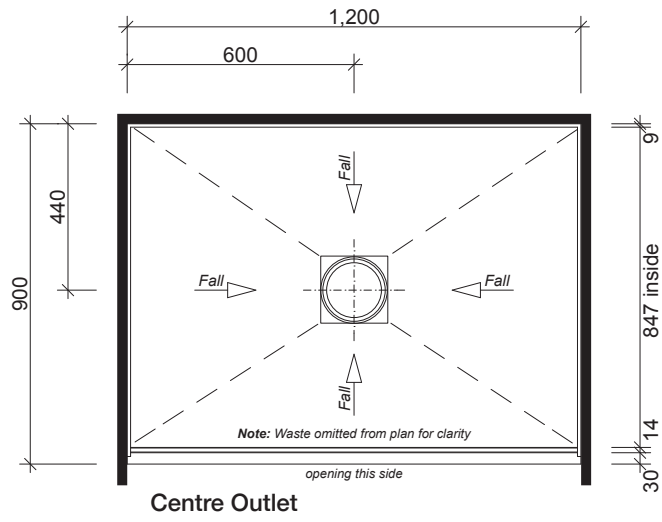

SYMPHONY BASE

SCREEN OPTIONS

Screens are reversible