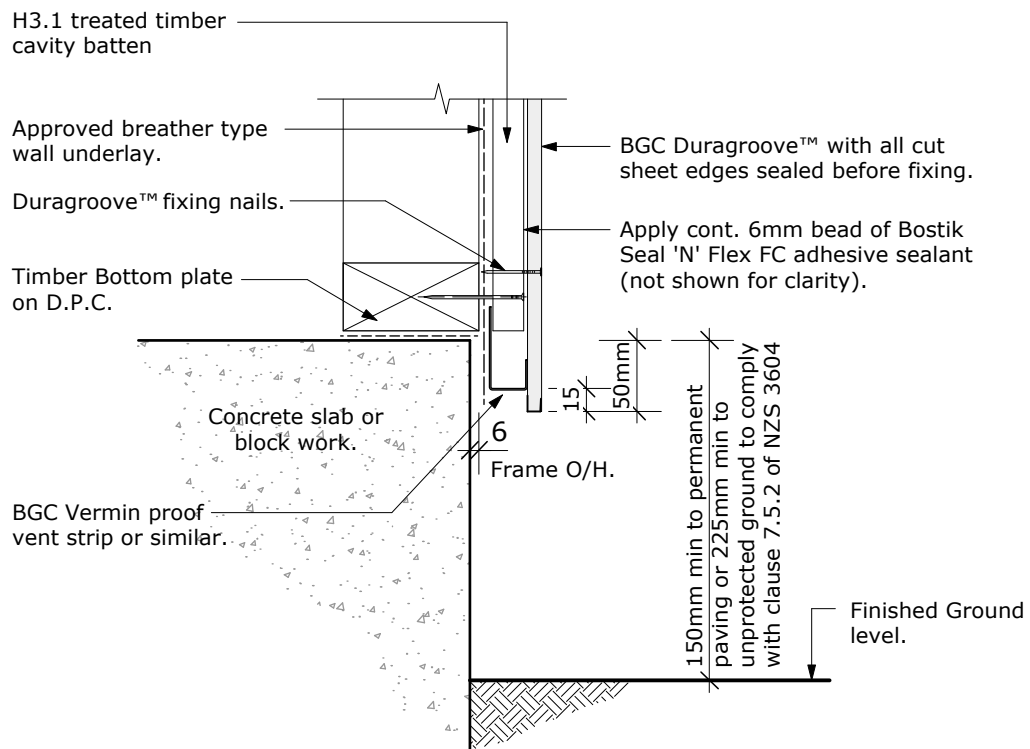

Cavity Batten Note:

Refer to cavity batten layout for batten sizes, types, spacings & fixings.

PROFILE **BGC Duragroove™**DATE **Nov 2011**DETAIL **Foundation Detail On Cavity**SCALE **1:5 @ A4**DETAIL NO. **D 05**