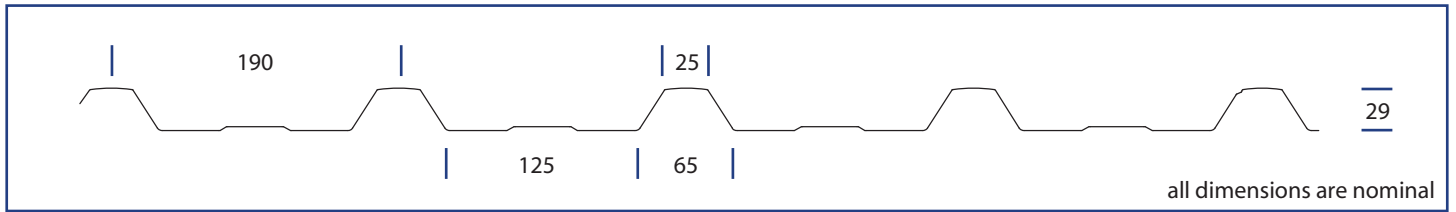

Aztec

Aztec is a more recent profile with defined lines that offers a more contemporary look. It has a raised 5 rib trapezoid form on one side, and a flat aspect on the other. It has proved to be a very popular profile that will complement any home or project. Because it is installed with the ribs running vertically, Aztec provides an additional benefit in that there are no toe holds which makes it ideal for a security application.

Single Sheet Width: 810mm

Two Sheets with single rib overlap: 1580mm

Triple Sheet with single rib overlap: 2360mm

Colour Pallet

Colours shown in this brochure are as close as normal printing processes allow. Contact your roofing supplier to view actual COLOURSTEEL® prepainted steel samples to confirm the exact colour.