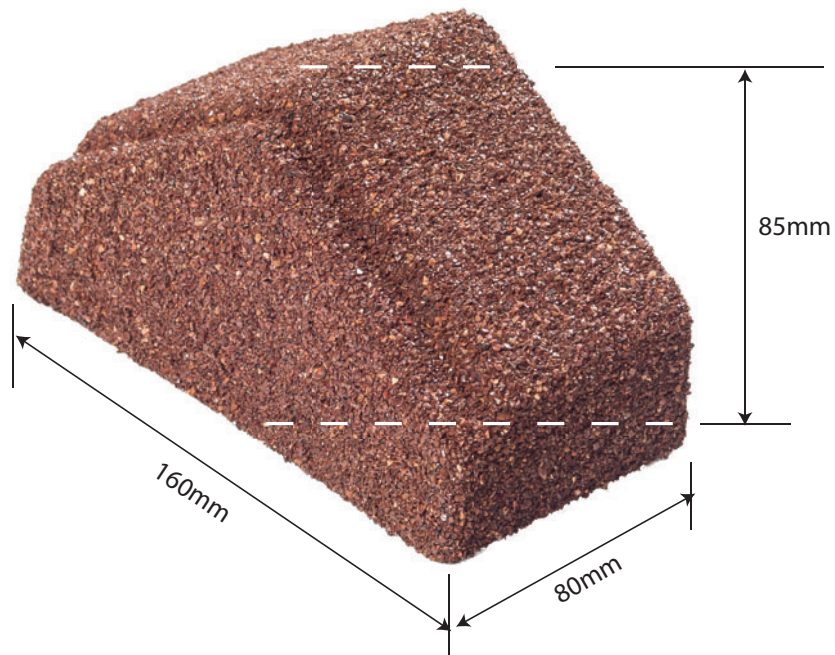

ROSSROOF
GROUP

P006 V RIDGE STARTER

Specifications

Weight: 0.970kg

Angle: 15-30deg / 30-45deg / 45-55deg

Colours see colour charts