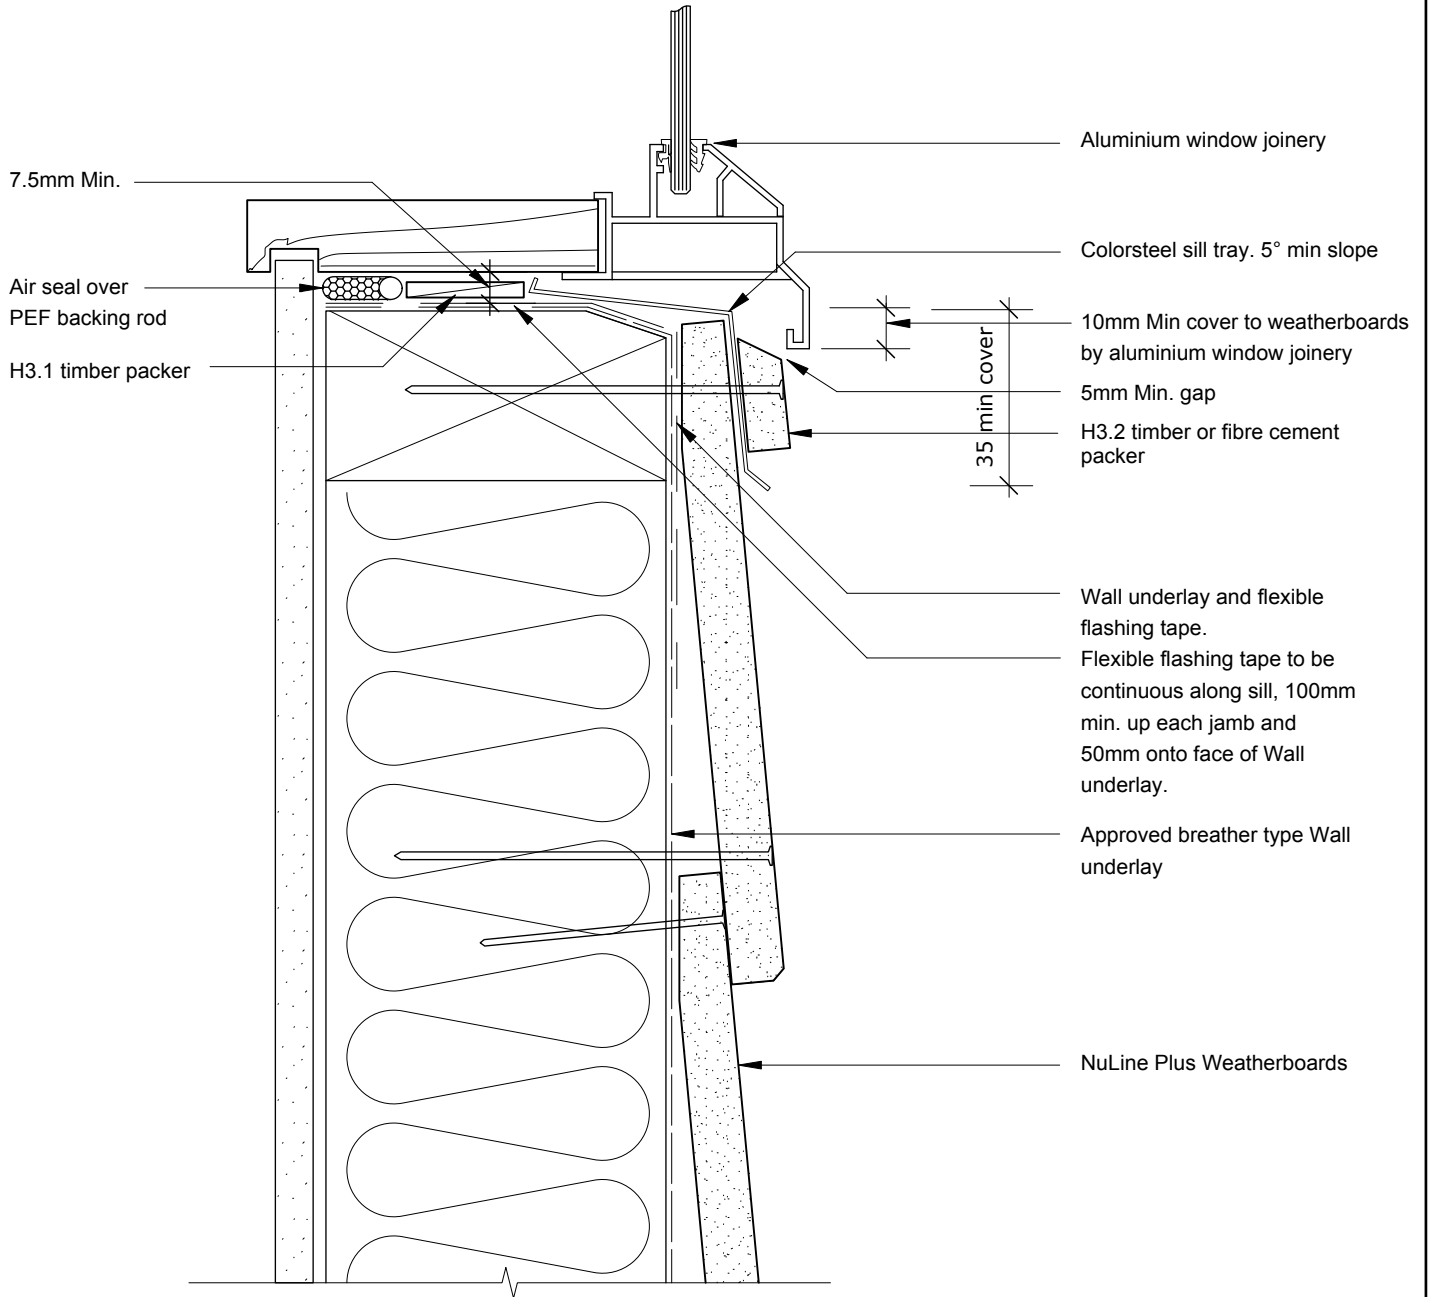

BGC

Fibre Cement

PROFILE NuLine™ Plus Weatherboards

DATE Sep 2012

DETAIL Window Sill
Direct Fixed

SCALE 1:2 @ A4

DETAIL NO. NU-08 D