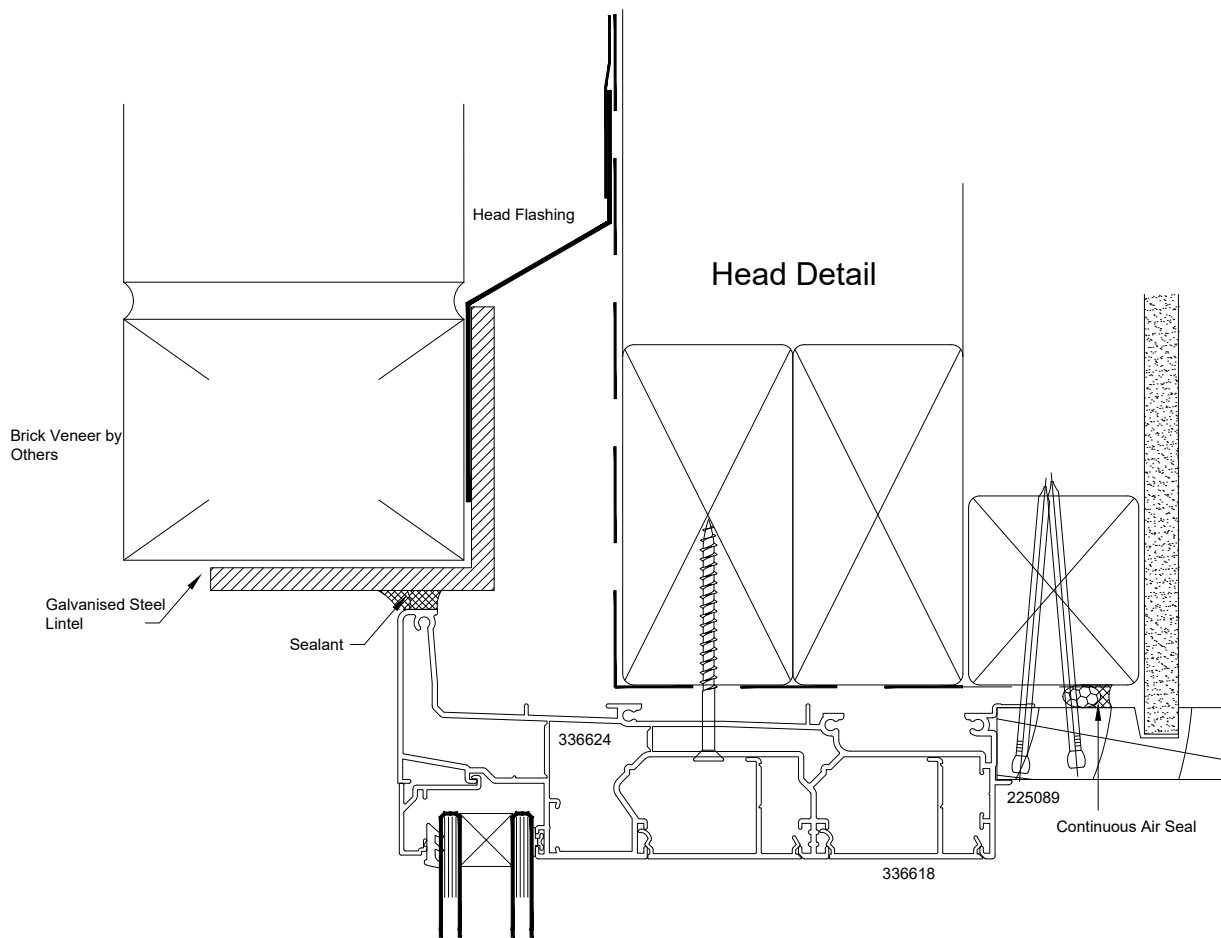

# Pacific Architectural Suite (40mm platform)

Stacker Door - Cavity Fixed - Brick Veneer - Head  
Flanged Frame - -

QuickCode:A4DS6\_CCH

0800 397 263

technical@altus.co.nz  
www.designresource.co.nz

Disclaimer: This information is intended solely as a guide for use of Altus products. Before using you should ensure that the product is suitable for use in the specific application. Nothing in this information constitutes a statement of fitness for particular purpose and appropriate expert advice is to always be obtained. Altus makes no warranty regarding the use of this information with non-Altus products. This drawing is the property of Altus NZ Ltd.