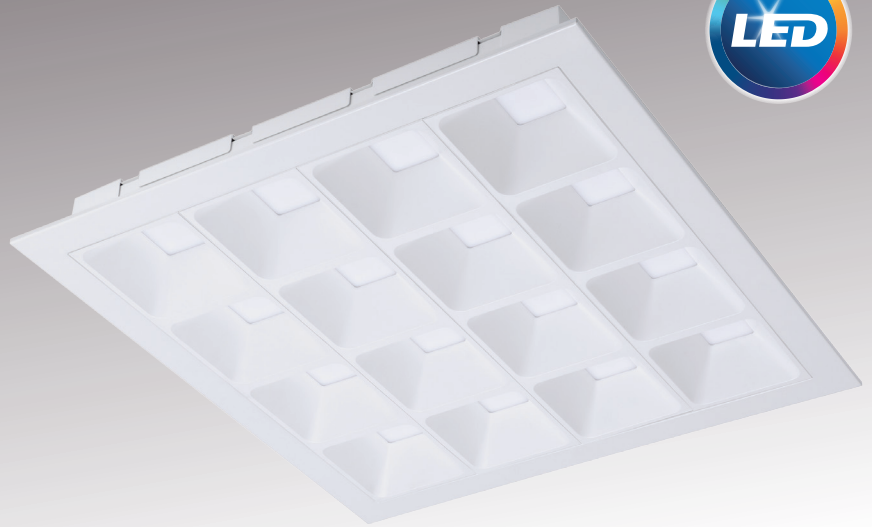

PHILIPS

PowerBalance 3.0

24 - 32W

Choose PowerBalance 3.0 for **energy efficient office lighting** that inspires

Create a comfortable working environment with the Philips PowerBalance 3.0 LED luminaire, The PowerBalance 3.0 has been designed specifically for offices and especially where glare control is of a high priority. It utilises the latest Smart Pyramid Optics for excellent light control.

You'll be saving on operational costs too with **advanced LED Technology that provides energy saving of up to 55%** compared to a conventional Philips T5 fitting and a rated lifetime of up to 75,000 hours*. The understated design of the PowerBalance 3.0 looks good in any office environment.

Product data

Family name	PowerBalance 3.0 (RC600B)	
Model type	LED30S	LED40S
Power	24W	32W
System lumen	3100lm	4000lm
Power factor	0.9	
CCT	4000K (NW), 3000K (WW) available on request	
CRI	>80	
SDCM	<4	
UGR	<16	
Operating temperature	25°C	
Lifetime*	75,000 hours @ L70	
Driver Type & Controls	Dali, Actilume Wireless	
IP rating	IP20	
Electrical class	Class I	
Input voltage	220V-240V, 50/60Hz	
Mounting type	Recessed (T-Rail), Plaster ceiling kits available on request	
Housing colour	White Powder Coated (RAL)	
Optic	Smart Pyramid Optics (SPO)	
Applications	Commercial buildings, Open office, Cell office	

*When a new luminaire reaches 70% of its initial lumens, (Figures based on IESNA TM21 calculations)

Dimensions

Model	Width (mm)	Length (mm)	Height (mm)	Weight (kg)
Recessed - Rectangle	297	1197	70	5.3
Recessed - Square	597	597	70	5.3