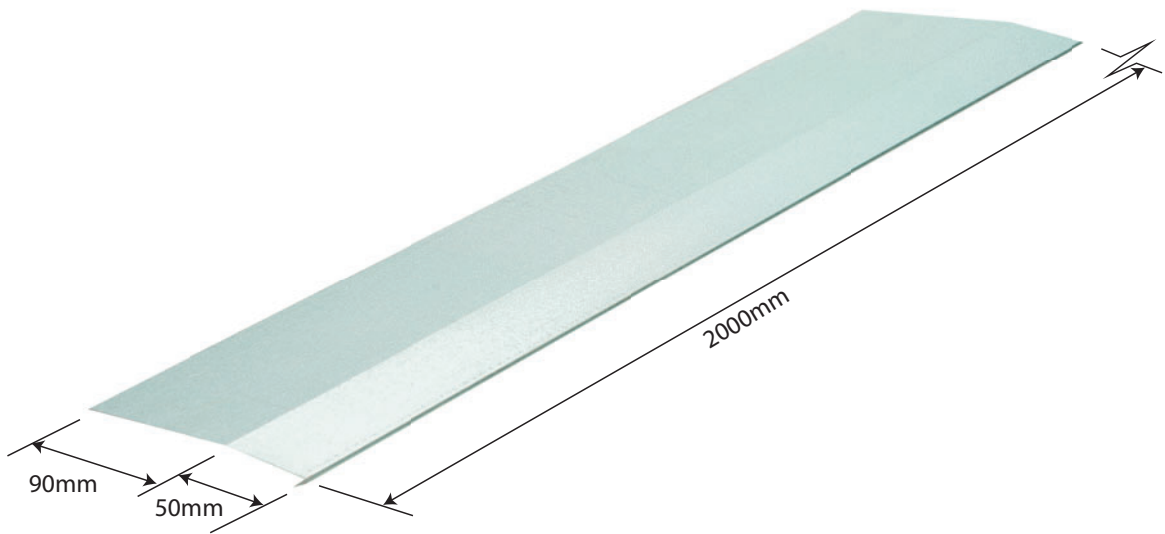

### Specifications

Length: 2000mm

Weight: 1.30kg

Colours see colour charts