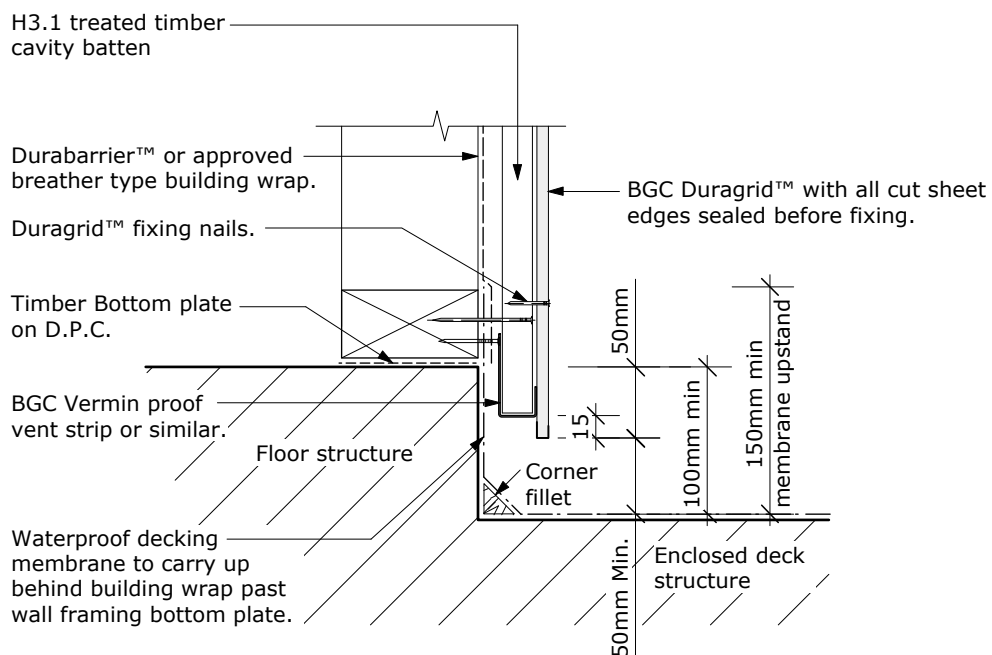

Cavity Batten Note:

Refer to cavity batten layout for batten sizes, types, spacings & fixings.

PROFILE **BGC Duragrid™**

DETAIL **Enclosed Deck Detail**

DATE Nov 2011

SCALE 1:5 @ A4

DETAIL NO. **D 28**