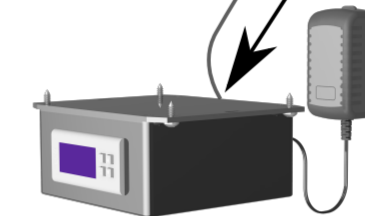

Do not install Font and Tap directly above chiller unit.
Minimum distance for Font and Tap from unit is 300mm

300

Dual exhaust fan kit 93159NZ

Fan plug

Digital Controller
Requires 1x
230V GPO

- Ambient water
- Chilled water
- Water supply
- Filter hoses