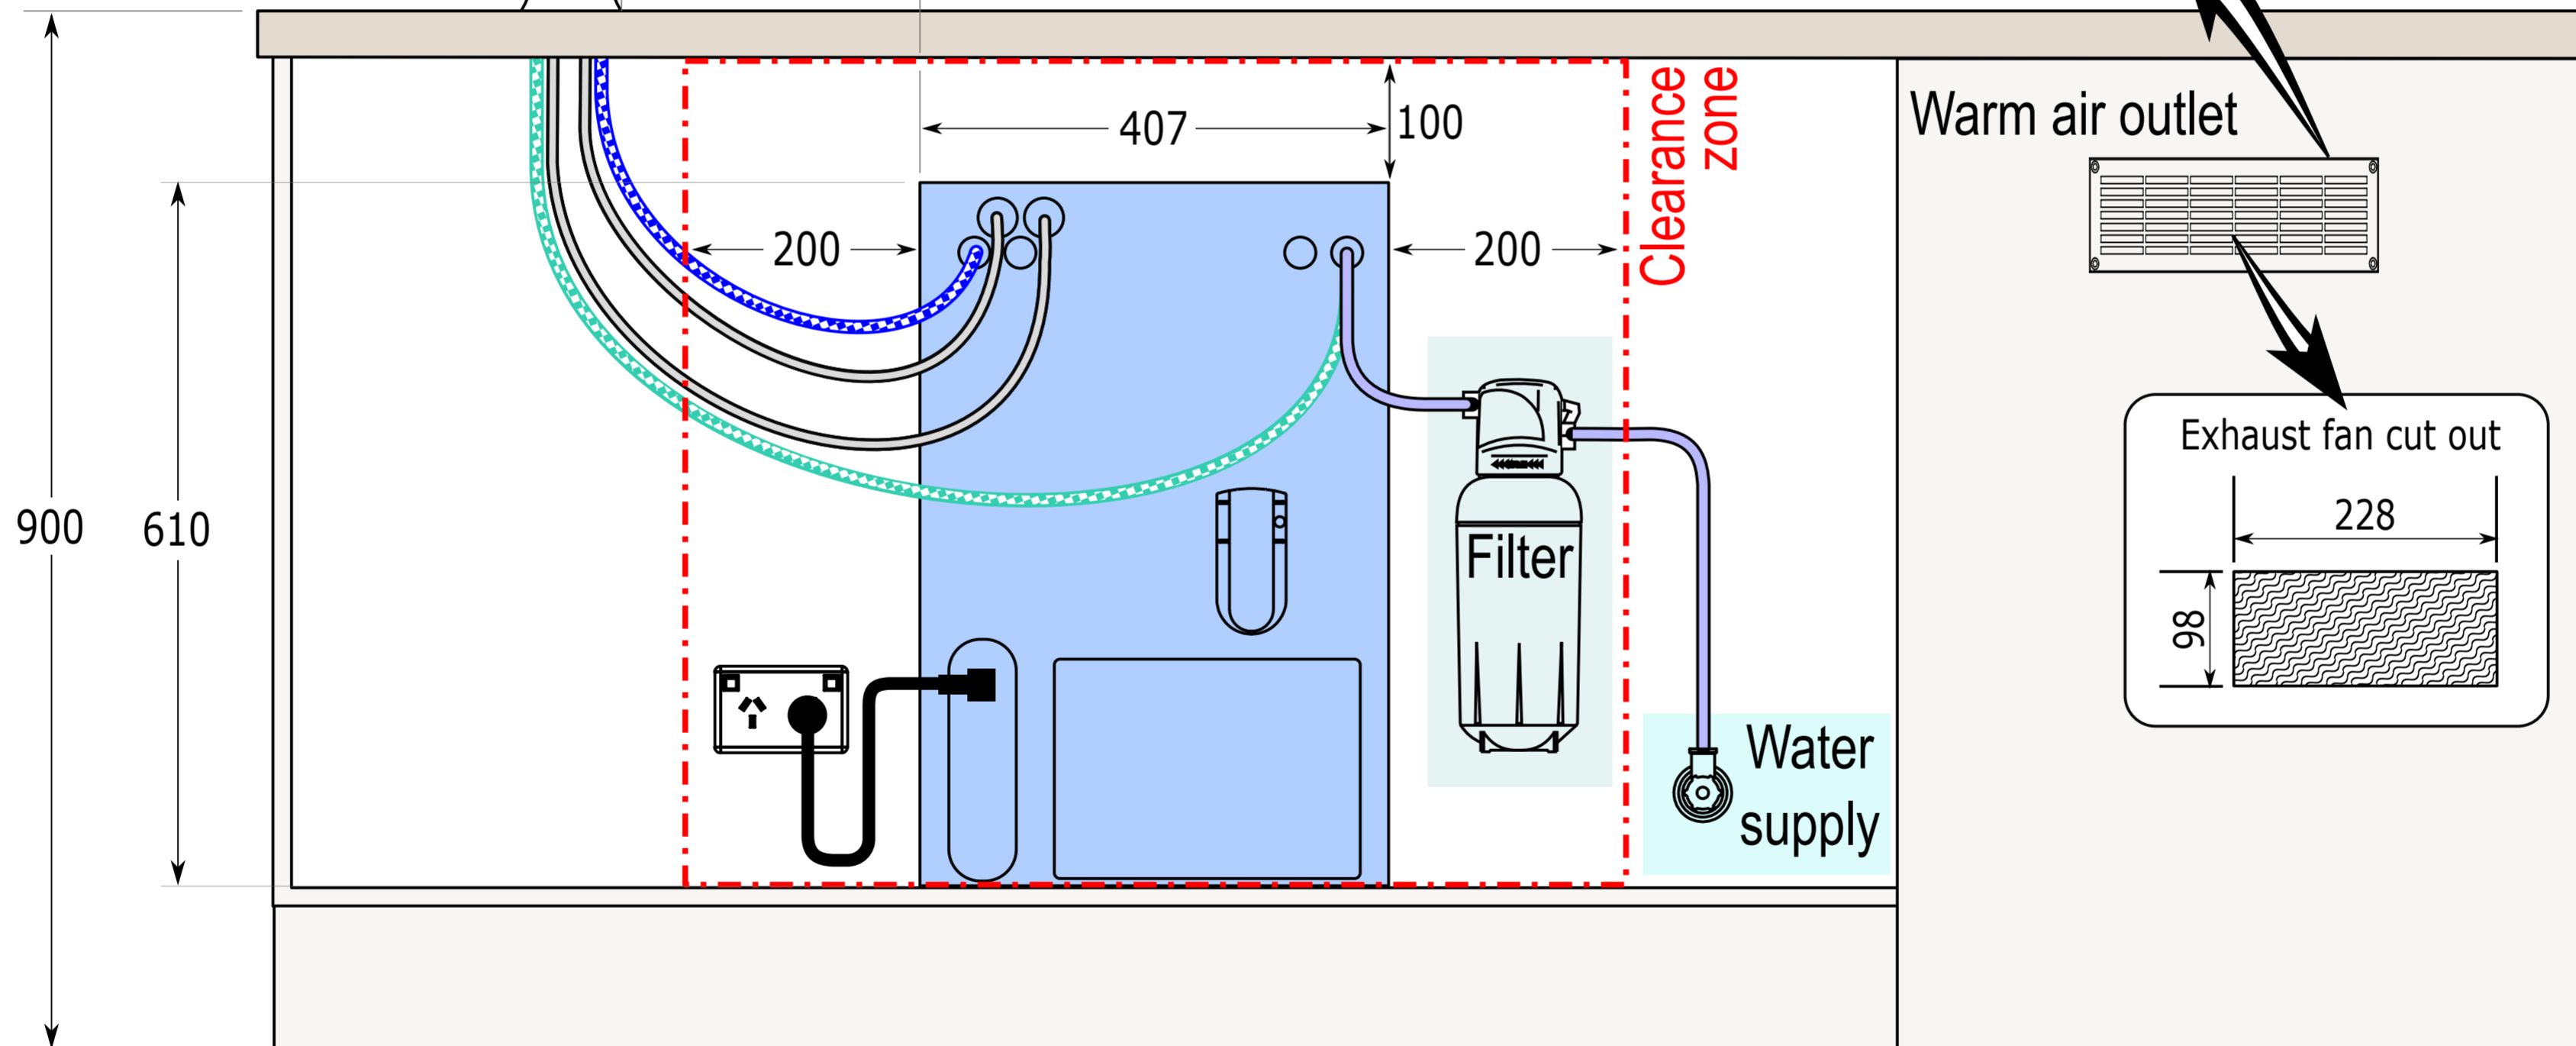

Do not install Font and Tap directly above chiller unit.
Minimum distance for Font and Tap from unit is 300mm

300

Dual exhaust fan kit 93159NZ

Fan plug

Digital Controller
Requires 1x
230V GPO

- Ambient water
- Chilled water
- Water supply
- Filter hoses