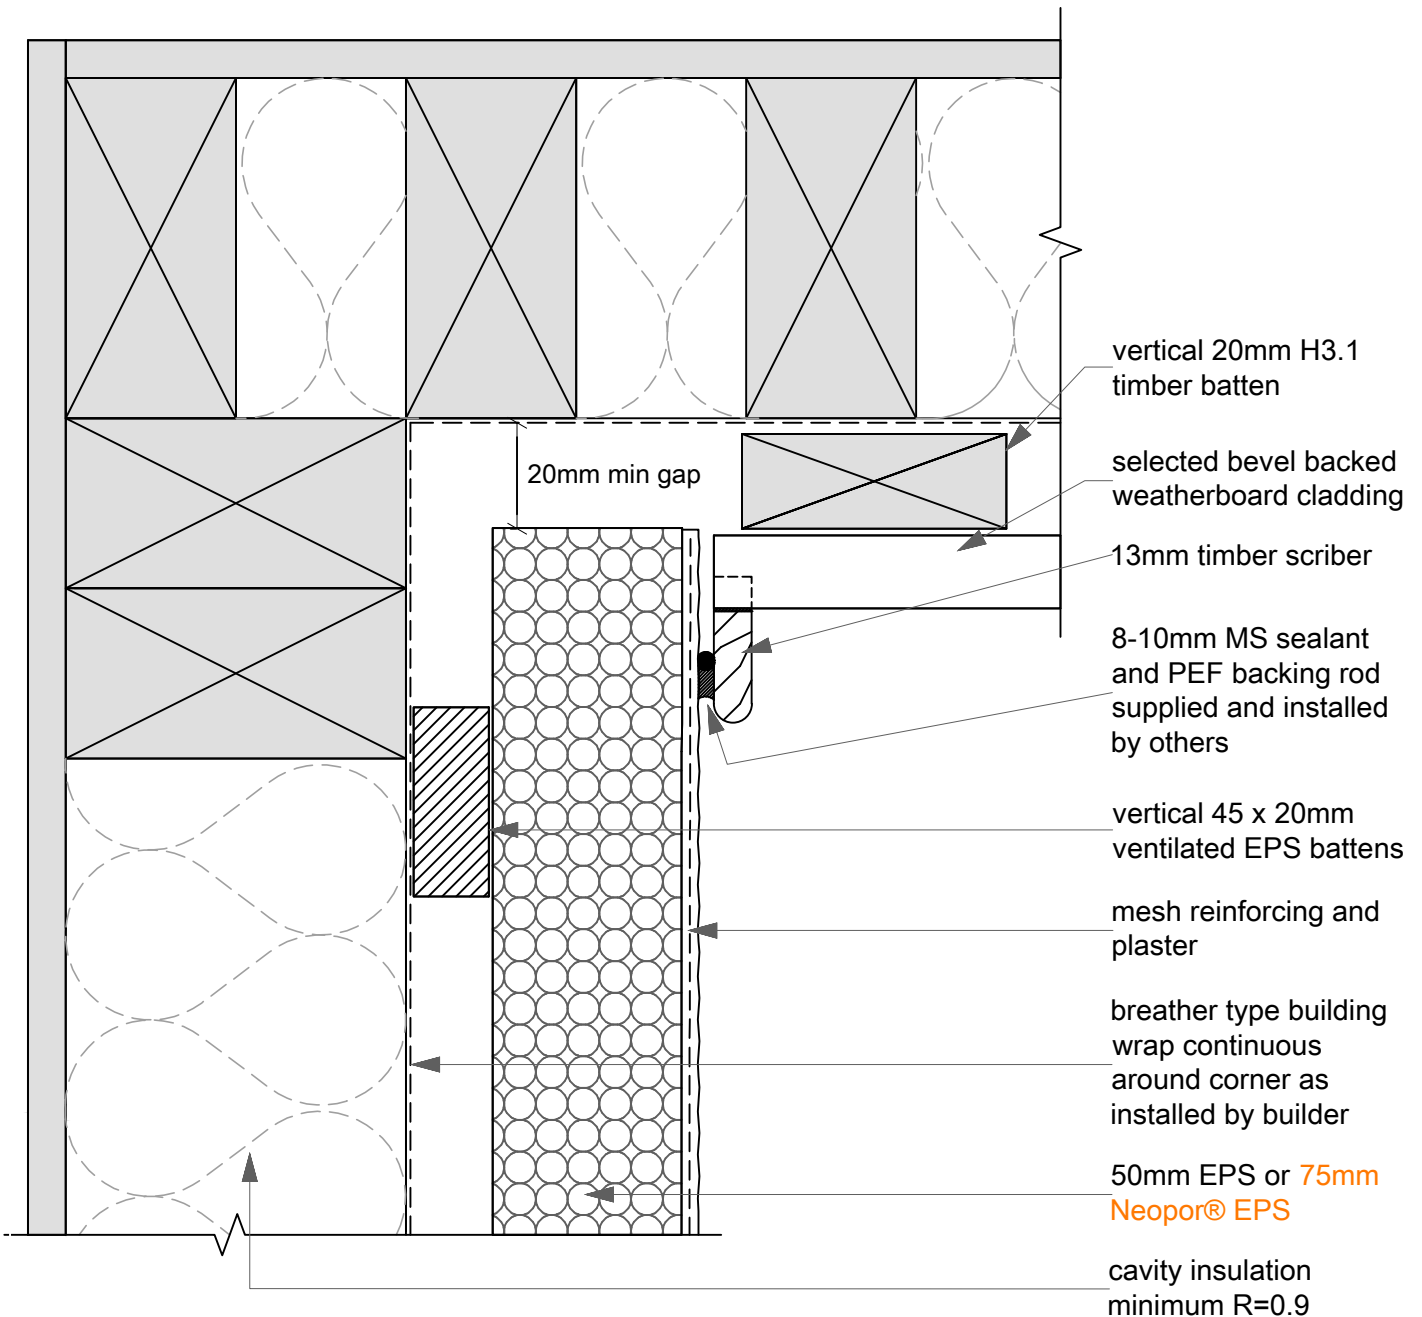

BRANZ Appraised
Appraisal No.510 [2013]

05C
SCALE: 1:2

Wall: Internal Corner - B.B WEATHERBOARD
CAVITECLAD