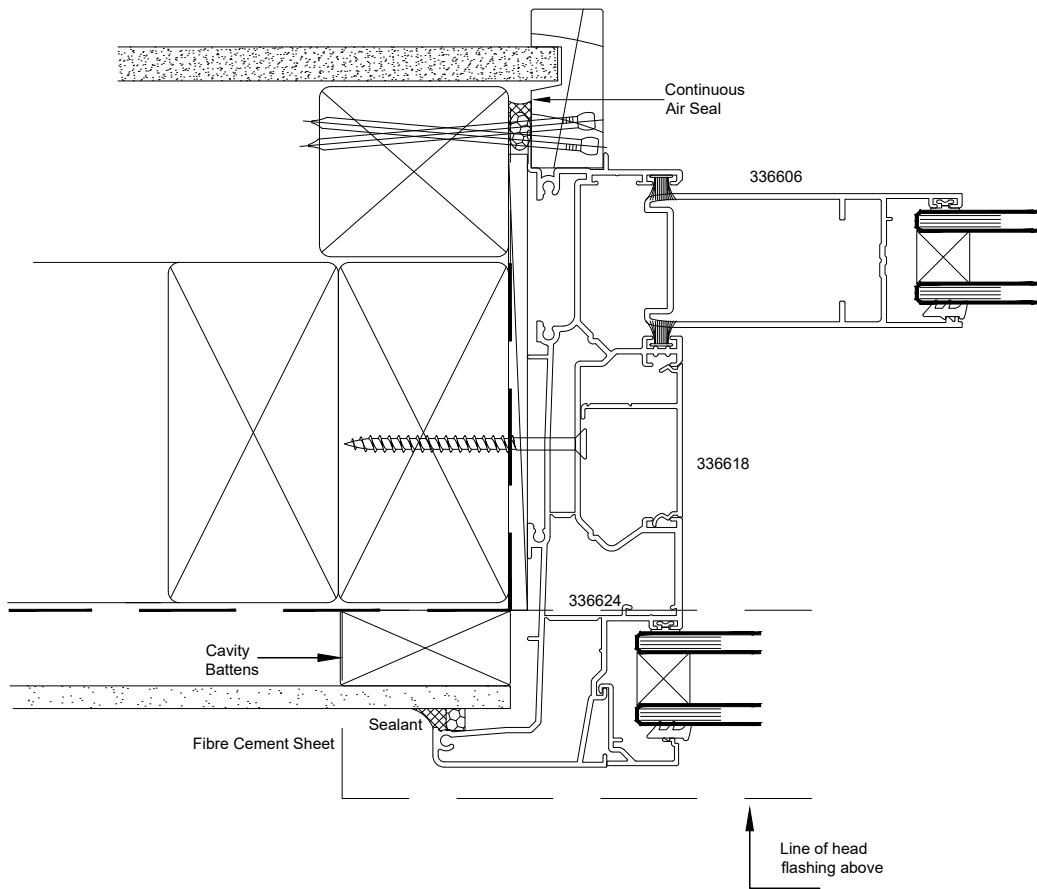

Pacific Architectural Suite (40mm platform)

Stacker Door - Cavity Fixed - Fibre Cement Sheet - Jamb
Chair Frame - - Fixed Overlite Head

QuickCode:A4DS6_CGJ

Jamb Detail

Fletcher Aluminium
Pacific Architectural Suite