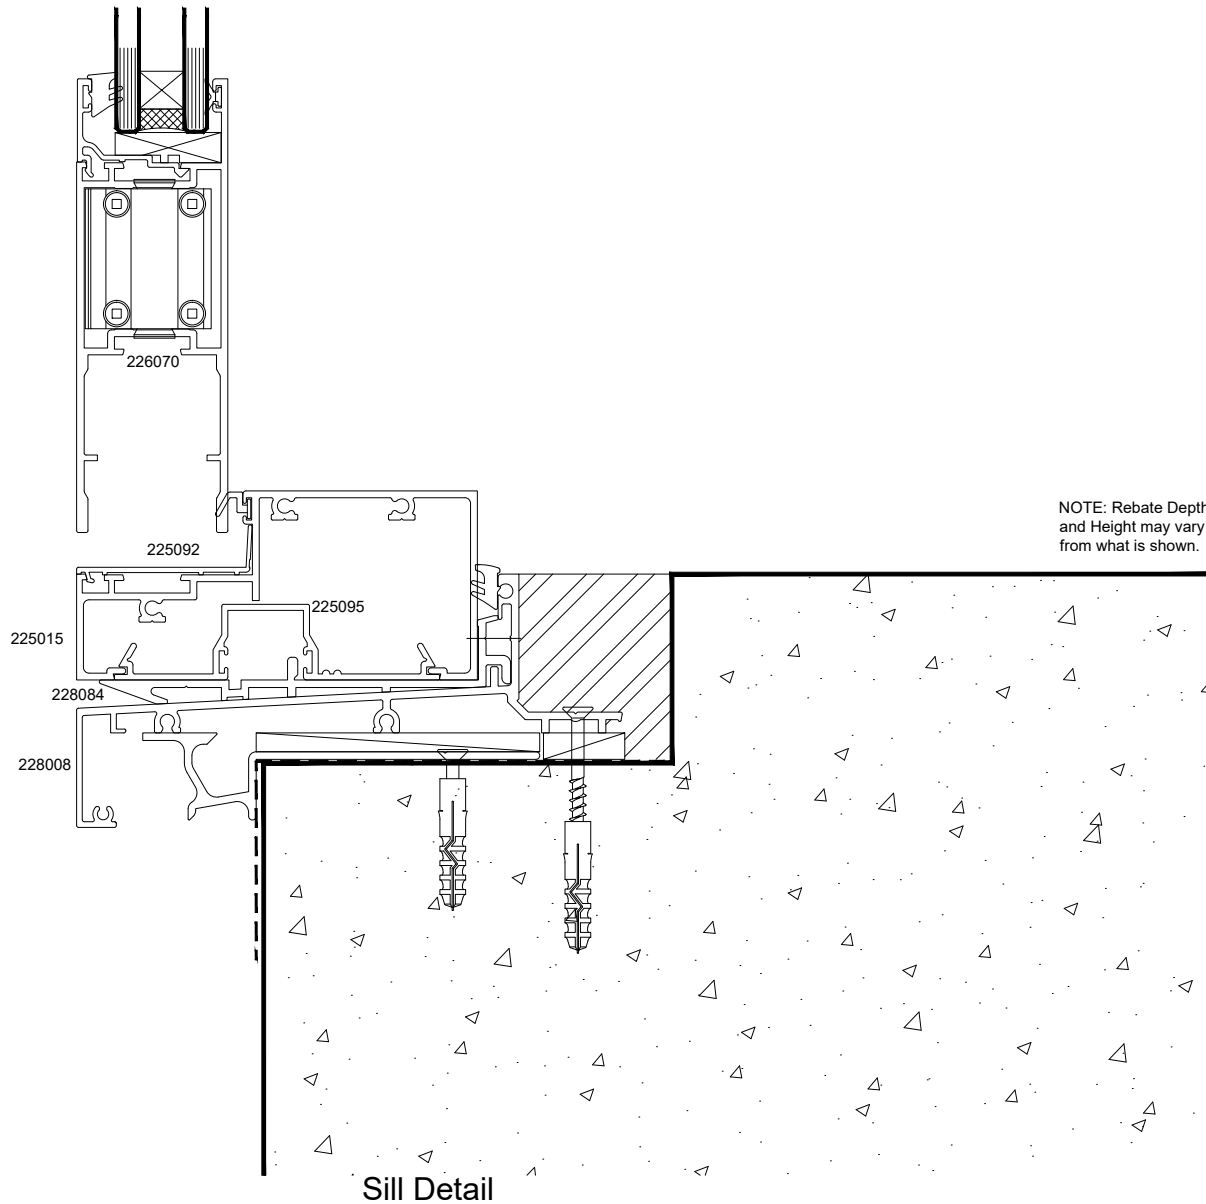

# Atlantic High Performance Suite (48mm Platform)

Hinged Door - Cavity Fixed - Plywood Sheet - Rebated Sill  
106 Frame - -

QuickCode:A1DF4\_CLR

0800 397 263

technical@altus.co.nz  
www.designresource.co.nz