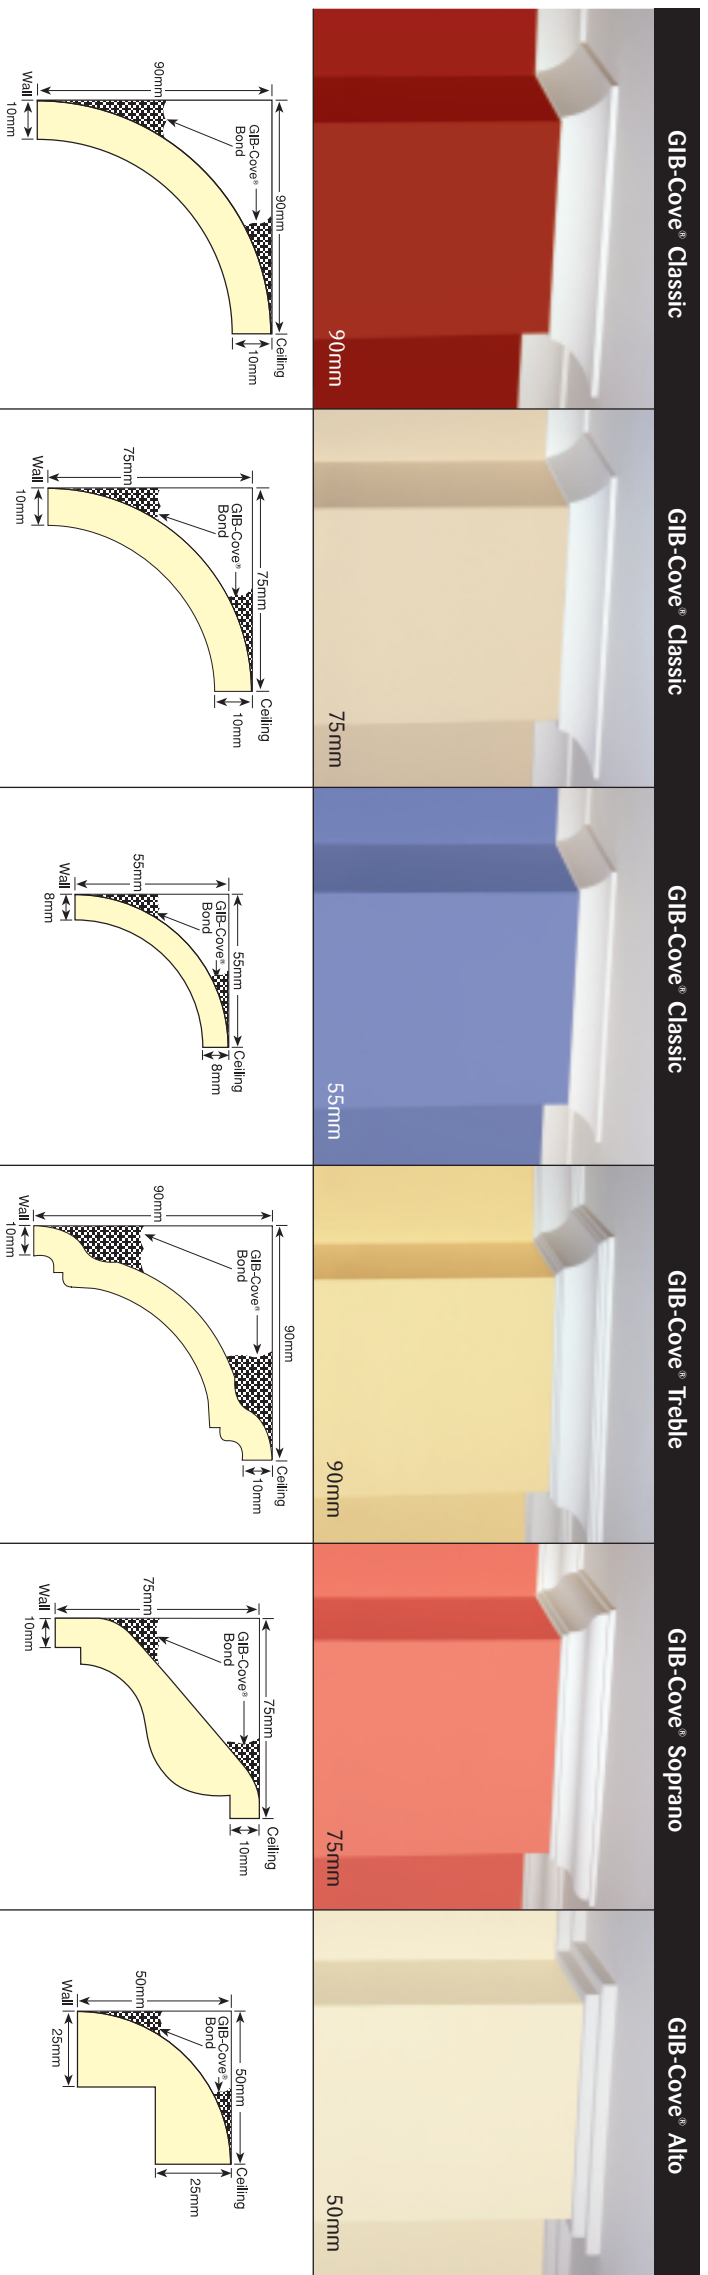

GIB-Cove®

Long-lasting Good Looks

- An attractive finish that is easily painted
- Quick and easy to fix
- Crack-resistant joints
- No gaps at wall/ceiling intersections
- A stable system that ties walls and ceilings together

Sizes:

GIB-Cove® Classic:	55mm, 75mm and 90mm
GIB-Cove® Treble:	90mm
GIB-Cove® Soprano:	75mm
GIB-Cove® Alto:	50mm

Photograph courtesy of Trends Publishing International
Architect - Dunlop Design
Photographer - Bruce Nicholson

Copyright © Winstone Wallboards Ltd
May 2004

GIB-Cove®

Long-lasting Good Looks

Create a theme with the GIB-Cove® range...

It's the little things that can make a difference.

Floor coverings, paint colours and fixture styles can turn any house into your home. Style, elegance and value can be added to any room without breaking the bank by choosing one of GIB-Cove®'s distinctive architectural cove profiles.

The GIB-Cove® range offers you more flexibility and design choice with a range of quality cove profiles to suit your own personal style.

For new homes or renovations

When planning a new home, renovation or extension, keep in mind the style of the fixtures and fittings when considering cove. You may wish to mix and match cove sizes/profiles throughout your home to suit various stud heights whilst providing a distinctive look. Selecting the right cove is sometimes all that's needed to turn a plain room into a visual symphony, it can also be a simple way to add value to your home.