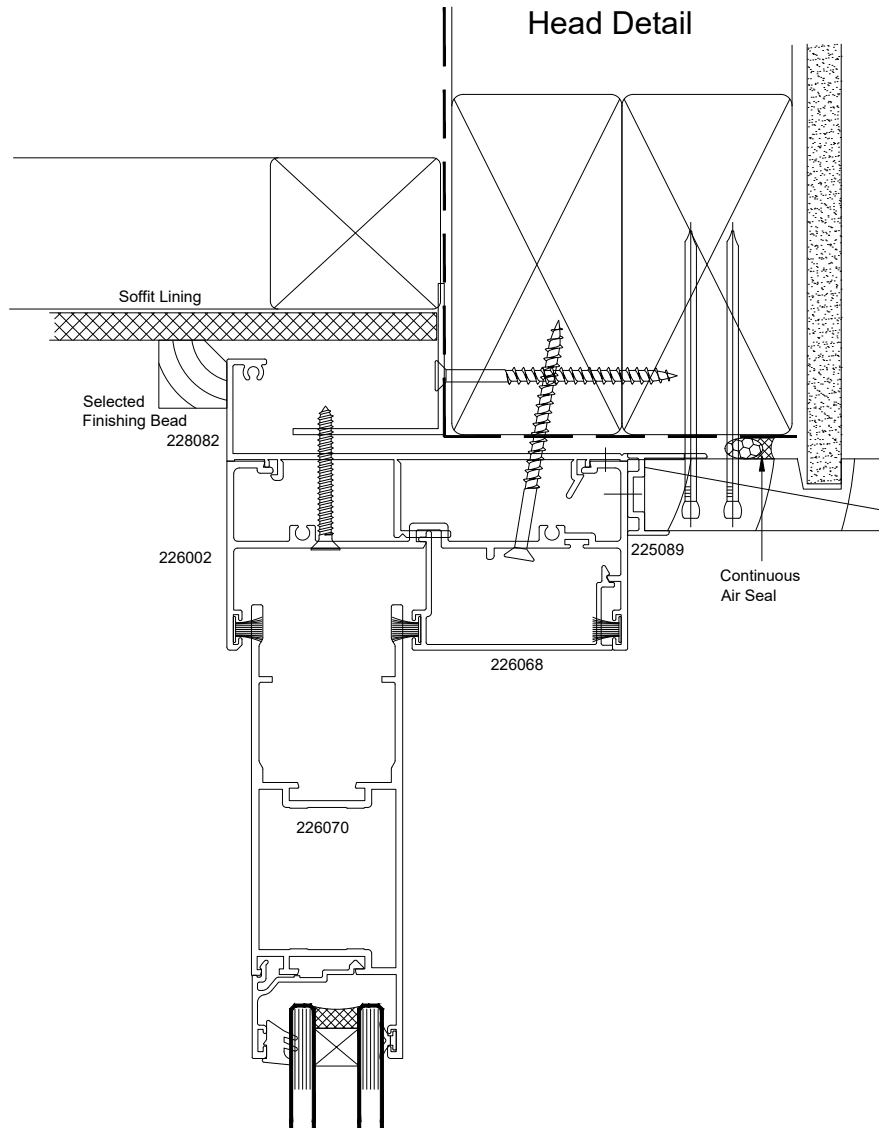

# Atlantic High Performance Suite (48mm Platform)

Euroslider Bottom Rolling - Cavity Fixed - Brick Veneer - Head  
106 Frame - Soffit at Head - Door Window Head

QuickCode:A1DS1\_CCH

0800 397 263

technical@altus.co.nz  
www.designresource.co.nz