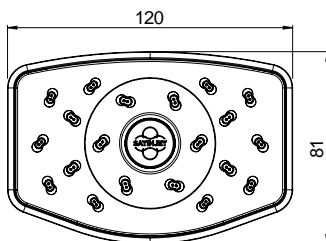

### Satinjet® WAIPORI WALL SHOWER

Satinjet®. The unmistakable feeling of 300,000 droplets per second.

Unlike conventional showers, Satinjet uses unique twin-jet technology to create optimum water droplet size and pressure, with over 300,000 droplets per second providing greater warmth and coverage. The result is an immersive, full-body experience.

**CONSTRUCTION:** Brass bracket

**CLASSIFICATION:** Suitable for all pressure systems

**INLET CONNECTIONS:** 1/2" BSP Female

**WORKING PRESSURE:** 35 - 500kPa

**OPERATING TEMPERATURE:** 5 °C - 70 °C

**WATERFLOW RATE:** 9.0 l/m

- Low maintenance single function Satinjet® shower
- 3 star WELS rated on mains pressure (8.5 l/m)
- 2 star WELS rated on low pressure (9.5 l/m)

WASRCP

Chrome

<http://www.methven.com/nz/waipori-satinjet-wall-shower>