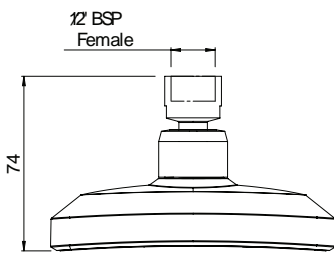

### Satinjet® WAIPORI WALL SHOWER

Satinjet®. The unmistakable feeling of 300,000 droplets per second.

Unlike conventional showers, Satinjet uses unique twin-jet technology to create optimum water droplet size and pressure, with over 300,000 droplets per second providing greater warmth and coverage. The result is an immersive, full-body experience.

**CONSTRUCTION:** Brass bracket

**CLASSIFICATION:** Suitable for all pressure systems

**INLET CONNECTIONS:** 1/2" BSP Female

**WORKING PRESSURE:** 35 - 500kPa

**OPERATING TEMPERATURE:** 5 °C - 70 °C

**WATERFLOW RATE:** 9.0 l/m

- Low maintenance single function Satinjet® shower
- 3 star WELS rated on mains pressure (8.5 l/m)
- 2 star WELS rated on low pressure (9.5 l/m)

WASRCP

Chrome

<http://www.methven.com/nz/waipori-satinjet-wall-shower>