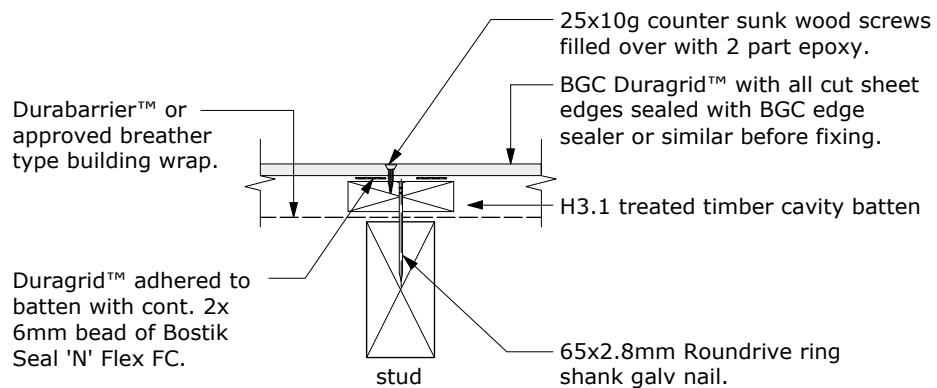

Cavity Batten Note:

Refer to cavity batten layout for batten sizes, types, spacings & fixings.

PROFILE **BGC Duragrid™**

DATE Nov 2011

DETAIL **Intermediate Stud fixing - Screw fixing**

SCALE 1:5 @ A4

DETAIL NO. **D 10**