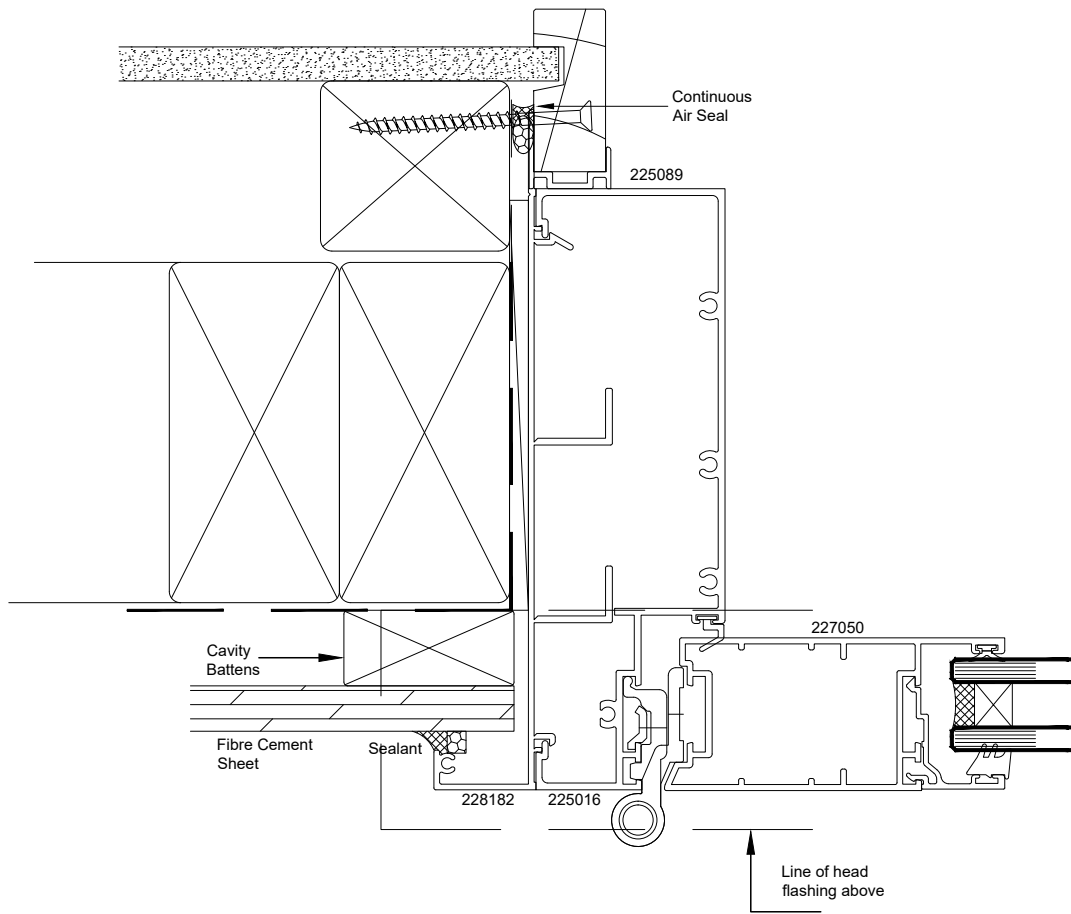

Atlantic High Performance Suite (48mm Platform)

Hinged Door - Cavity Fixed - Plywood Sheet - Jamb
159 Frame - -

QuickCode:A1DF4_CLJ

Jamb Detail

Fletcher Aluminium
Atlantic Suite

0800 397 263

technical@altus.co.nz
www.designresource.co.nz