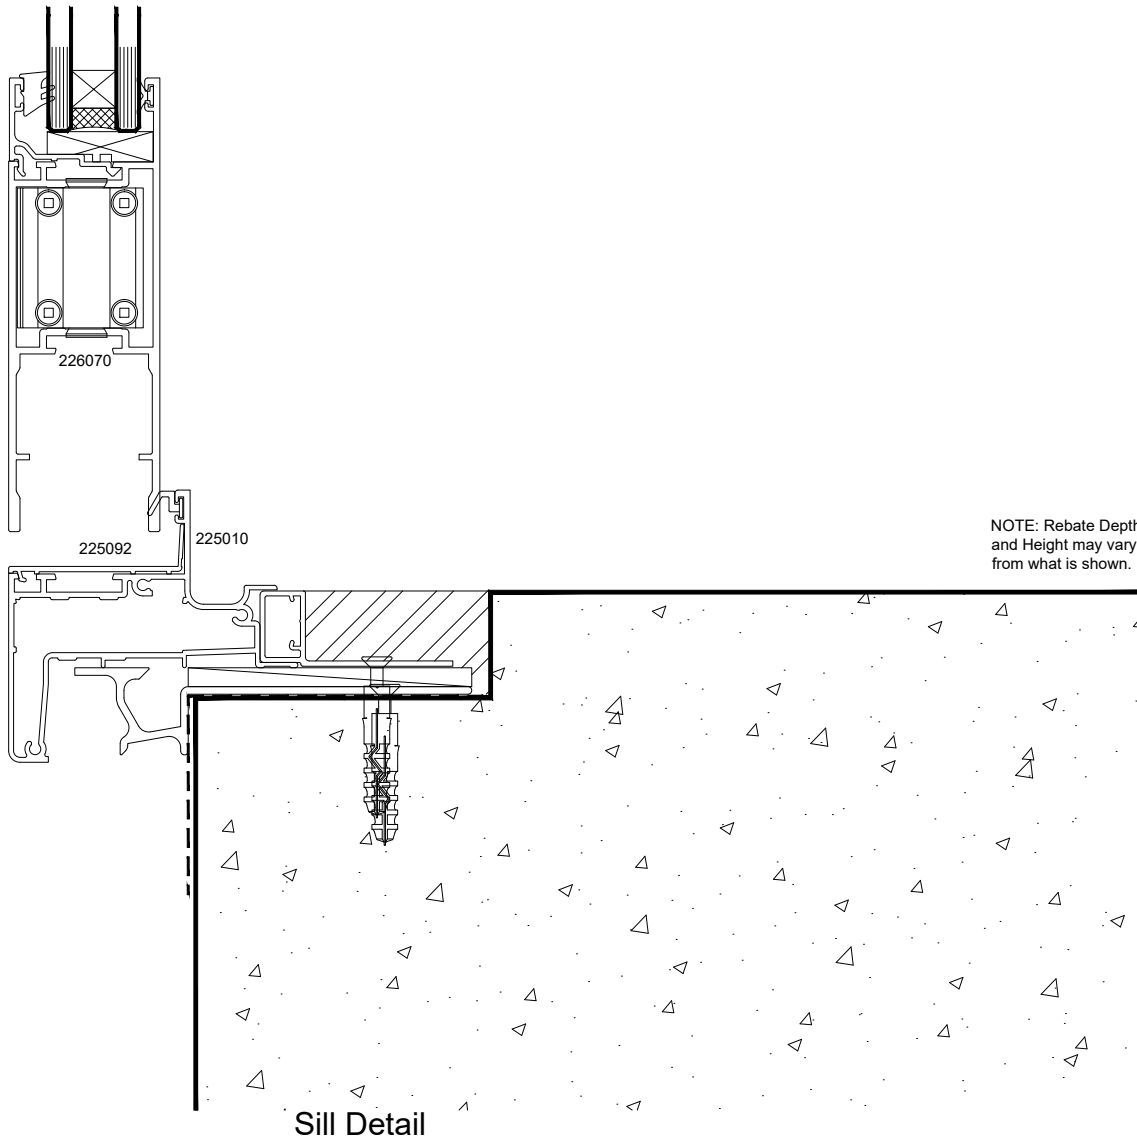

Atlantic High Performance Suite (48mm Platform)

Hinged Door - Cavity Fixed - Plywood Sheet - Rebated Sill
Flanged Frame - -

QuickCode:A1DF4_CLR

0800 397 263

technical@altus.co.nz
www.designresource.co.nz

Disclaimer: This information is intended solely as a guide for use of Altus products. Before using you should ensure that the product is suitable for use in the specific application. Nothing in this information constitutes a statement of fitness for particular purpose and appropriate expert advice is to always be obtained. Altus makes no warranty regarding the use of this information with non-Altus products. This drawing is the property of Altus NZ Ltd.