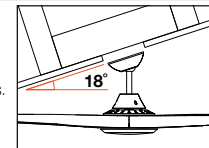

Model	Description
VRFR	3 speed Radio Frequency Remote Control kit suits most Ventair Traditional Fans.

Model	Description
NGCANOPYBL	Black canopy required for pitched ceilings or extension rods to suit Seattle DC ceiling fans.