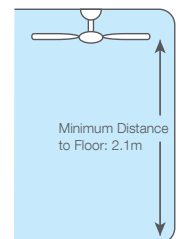

CEILING HEIGHT

Ventair fans are designed to suit ceiling heights of 2.45m - 3.05m. (ie, blade clearance of 2.1m - 2.7m from floor).

A range of extension rods and joiner kits are available for ceiling heights above 3.05m.