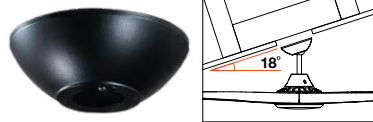

ventair™

www.simx.co.nz | 13

ENERGY SAVING DC

DC Fans will use approximately **50-75% LESS POWER** than a comparable AC fan with similar performance levels.

Seattle DC

1400MM NEW GENERATION DC CEILING FAN

- Energy Saving DC ceiling fan technology.
- New blade design for maximum air circulation.
- Suitable for indoor and covered outdoor applications.
- Five speed RF remote control with timer included.
- Pre-balanced for smoother, quieter performance.
- Three precision moulded timber style ABS blades.
- Reversible function conveniently located on the remote.
- Quick connect wiring and fittings for easy install.

Model	Colour	Sweep Size	Blade Count	Blade Material	Motor Watt	Speed H to L (RPM)	Remote Control
SEA1403LO-DC	Light Oak	1400mm	3	ABS	5w to 38w	206/186/161/120/86	Included

Model	Description
NGCANOPYBL	Black Canopy required for pitched ceilings or extension rods to suit Seattle DC Ceiling fans.