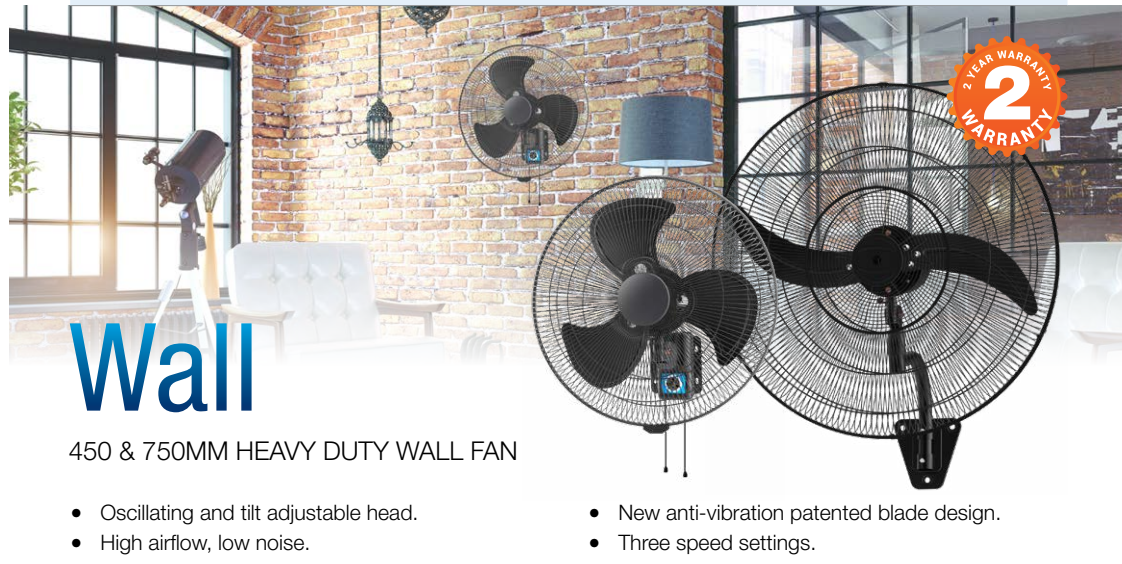

Wall

450 & 750MM HEAVY DUTY WALL FAN

- Oscillating and tilt adjustable head.
- High airflow, low noise.
- New anti-vibration patented blade design.
- Three speed settings.

Model	Control	Colour	Fan Size	Grille Size	Motor Wattage	Speed H/M/L (RPM)	Ball Bearing
WAL45	Pull Cord	Black	450mm	515mm	160w	1400/1300/1100	Ball Bearing
WAL75	3 Speed Switch	Black	750mm	810mm	280w	1400/1270/1150	Ball Bearing