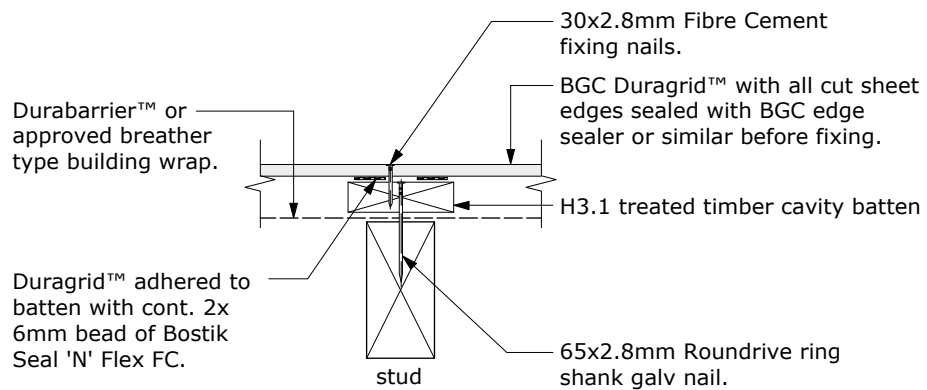

**Cavity Batten Note:**

Refer to cavity batten layout for batten sizes, types, spacings & fixings.

PROFILE **BGC Duragrid™**

DETAIL **Intermediate Stud fixing - Nail fixing**

DATE **Nov 2011**

SCALE **1:5 @ A4**