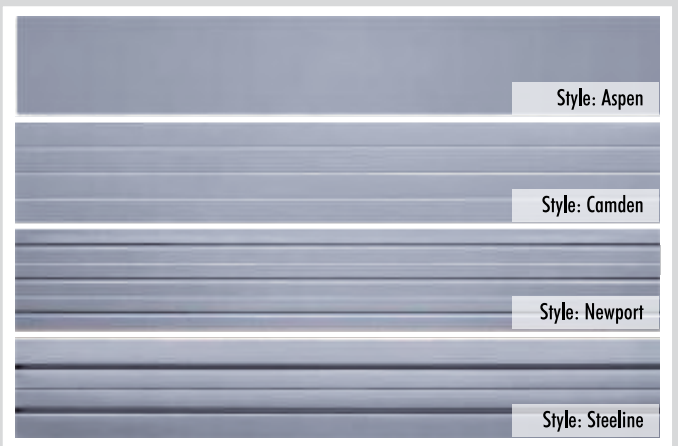

Notes / Information

1. The company reserves the right to make changes or improvements to the products or accessories without further notice and without incurring any obligation to make similar changes or improvements to goods previously ordered. Specifications subject to change without notice.
2. Prefixed Trademarks are trademarks of B&D Doors (NZ) Ltd.
3. Details correct at date of publication.
4. Garador is a brand of B&D doors (NZ) Ltd. © Copyright 2013.

Your Garador™ Dealer:

For more information on this product or others in our range, phone 0800 GARADOR (427 236) or visit www.garador.co.nz