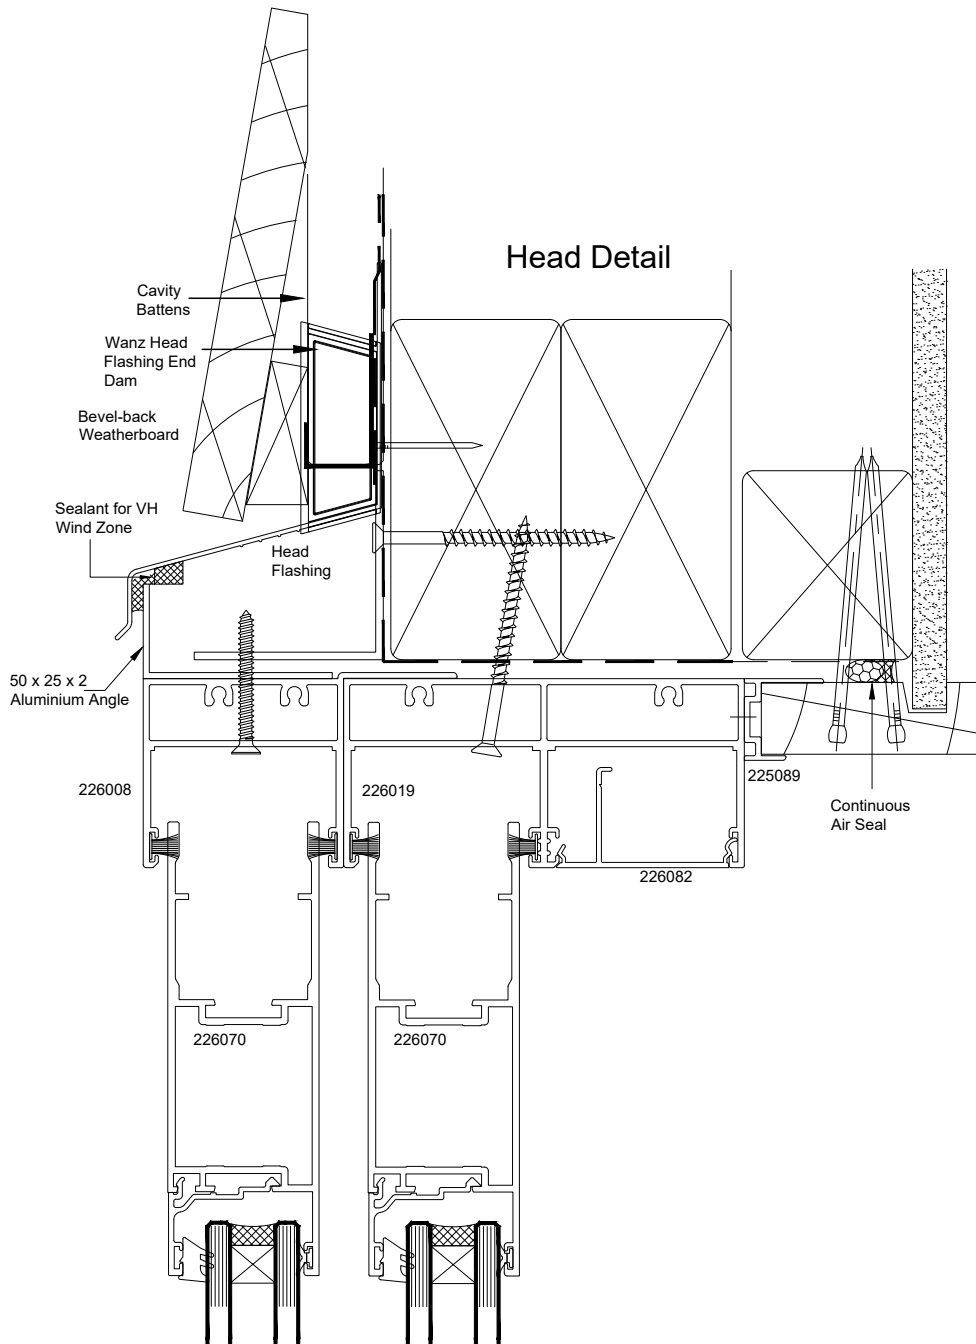

Atlantic High Performance Suite (48mm Platform)

Stacker Door - Cavity Fixed - Bevel Back Weatherboards - Head
106 Frame - Standard - Door Window Head

QuickCode:A1DS6_CBH

0800 397 263

technical@altus.co.nz
www.designresource.co.nz