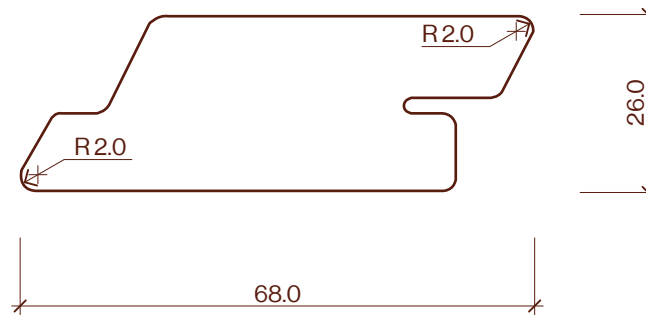

Rhombus Clip 68x26mm

Profile Drawing

Category	Profile name	Size	Scale
Screening	Rhombus Clip	68x26mm	1:1

P +64 9 249 0100
E info@abodo.co.nz
W abodo.co.nz