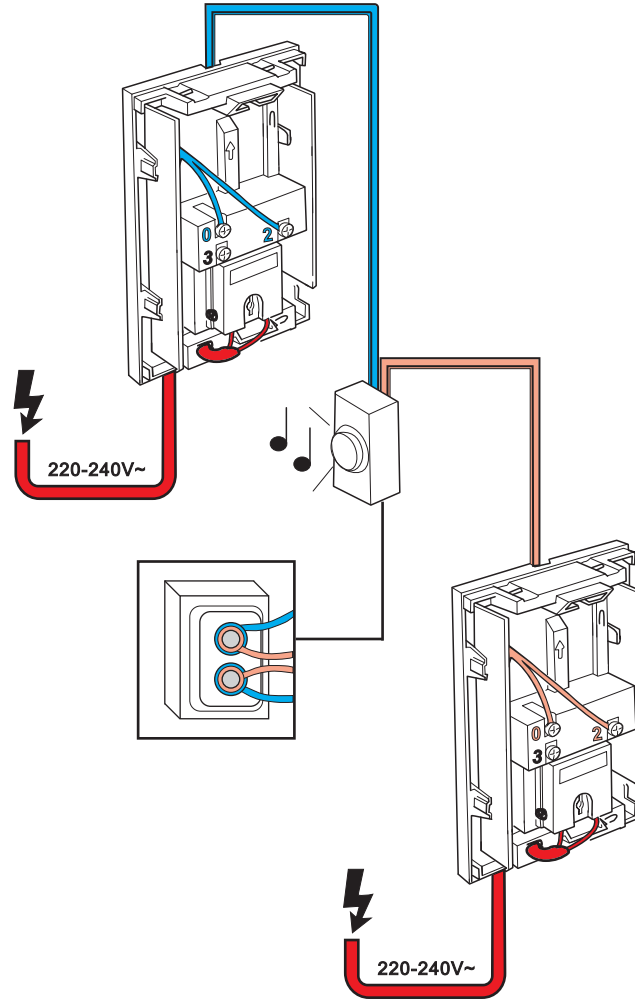

WIRED CHIME

DOOR CHIME AND DOOR PRESS

WIRING INSTRUCTIONS

Model No:
CHM0173 MIRA and CHM0174 LEDA

SINGLE DOOR CHIME WIRING INSTRUCTIONS

MULTIPLE DOOR CHIMES WIRING INSTRUCTIONS

MULTIPLE DOOR PRESSES WIRING INSTRUCTIONS