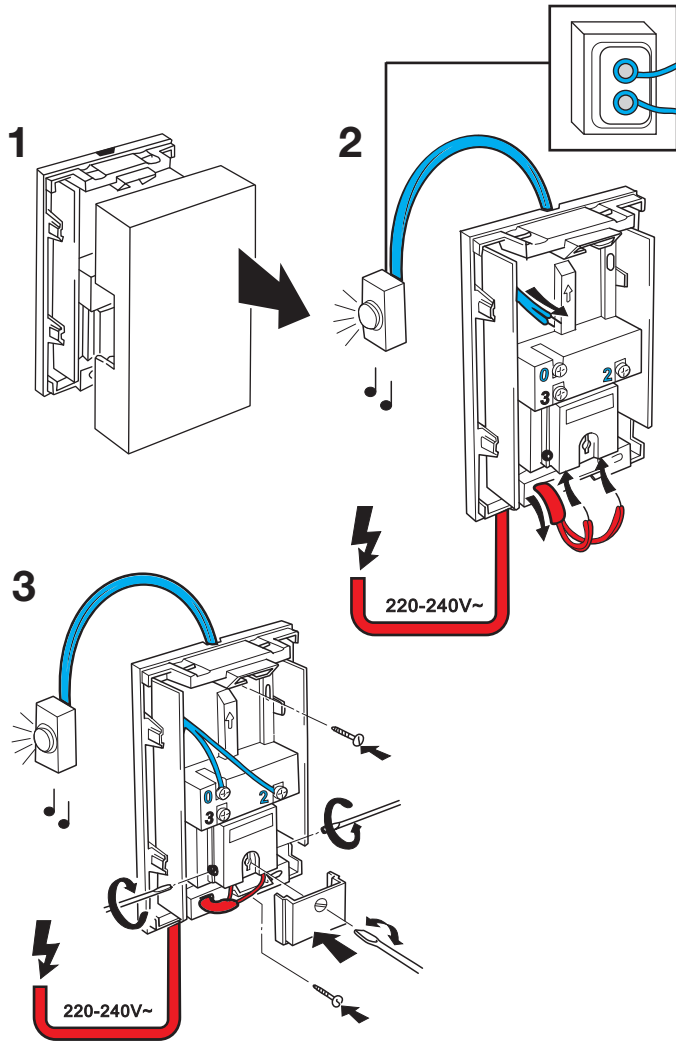

WIRED CHIME

DOOR CHIME AND DOOR PRESS

WIRING INSTRUCTIONS

Model No:
CHM0173 MIRA and CHM0174 LEDA

SINGLE DOOR CHIME WIRING INSTRUCTIONS

MULTIPLE DOOR CHIMES WIRING INSTRUCTIONS

MULTIPLE DOOR PRESSES WIRING INSTRUCTIONS