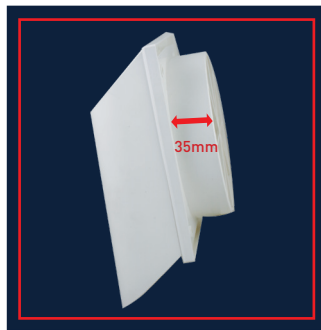

No flapping noises to bother the end user.

Allows free-flow air out, but stops draughts coming back in.

Suits different installations

Reduced spigot length for back-to-back installation with a through wall fan.

Square base allows for accurate scribing on weatherboard, linear and rough wall surfaces.

Single, slotted orientation base

Angle slotted mounting positions allow the product to be rotated slightly before final tightening to ensure a straight square finish.

Bird Prevention

Designed to prevent bird ingress into cowl.

Cowl Shape

Base and cowl combine to create positive water run-off angles ensuring water is expelled from the open areas and will not pool.

DIMENSIONS

Cowl Grille

Fixed Square Grille

Round Grille

REACHER COWL GRILLE

Code	Colour	Duct Size	Grille Type
VGR150CW	White	Ø 150mm	Cowl grille
VGR150CB	Black	Ø 150mm	Cowl grille

REACHER ROUND GRILLE

Code	Colour	Duct Size	Grille Type
VGR150RW	White	Ø 150mm	Round grille
VGR150RB	Black	Ø 150mm	Round grille