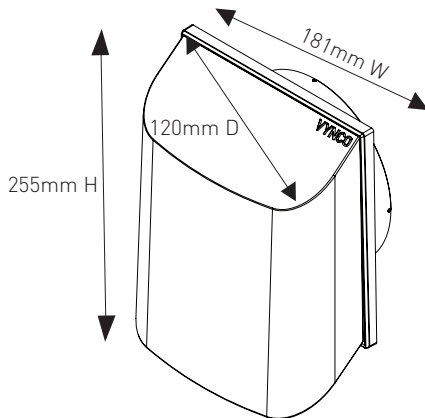

Square base allows for accurate scribing on weatherboard, linear and rough wall surfaces.

Single, slotted orientation base

Angle slotted mounting positions allow the product to be rotated slightly before final tightening to ensure a straight square finish.

Bird Prevention

Designed to prevent bird ingress into cowl.

Cowl Shape

Base and cowl combine to create positive water run-off angles ensuring water is expelled from the open areas and will not pool.

DIMENSIONS

Cowl Grille

Fixed Square Grille

Round Grille

REACHER COWL GRILLE

Code	Colour	Duct Size	Grille Type
VGR150CW	White	Ø 150mm	Cowl grille
VGR150CB	Black	Ø 150mm	Cowl grille

REACHER ROUND GRILLE

Code	Colour	Duct Size	Grille Type
VGR150RW	White	Ø 150mm	Round grille
VGR150RB	Black	Ø 150mm	Round grille

REACHER FIXED SQUARE GRILLE

Code	Colour	Duct Size	Grille Type
VGR150FW	White	Ø 150mm	Fixed square
VGR150FB	Black	Ø 150mm	Fixed square

VYNCO

Auckland

9 Levene Place, Mt Wellington, Auckland 1061
PO Box 12 249, Penrose, Auckland 1642
P (+64) 9 525 6051 F (+64) 9 525 5799
E sales@vynco.co.nz