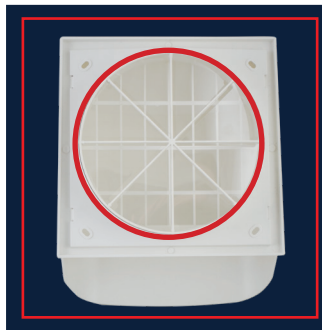

INTRODUCING THE REACHER GRILLES

Reacher Cowl Grille

UV Stable

Holds uniformity and colour when exposed to UV.

Unique design aesthetic, modern finish that is registered with IPONZ.

Silent back-draught shutter

No flapping noises to bother the end user.

Allows free-flow air out, but stops draughts coming back in.

Suits different installations

Reduced spigot length for back-to-back installation with a through wall fan.

Square base allows for accurate scribing on weatherboard, linear and rough wall surfaces.

Single, slotted orientation base

Angle slotted mounting positions allow the product to be rotated slightly before final tightening to ensure a straight square finish.

Bird Prevention

Designed to prevent bird ingress into cowl.

Cowl Shape

Base and cowl combine to create positive water run-off angles ensuring water is expelled from the open areas and will not pool.

DIMENSIONS