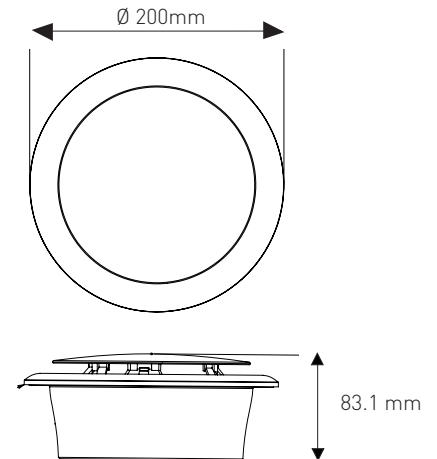

Square base allows for accurate scribing on weatherboard, linear and rough wall surfaces.

Single, slotted orientation base

Angle slotted mounting positions allow the product to be rotated slightly before final tightening to ensure a straight square finish.

Bird Prevention

Designed to prevent bird ingress into cowl.

Cowl Shape

Base and cowl combine to create positive water run-off angles ensuring water is expelled from the open areas and will not pool.

DIMENSIONS

Cowl Grille

Fixed Square Grille

Round Grille

REACHER COWL GRILLE

Code	Colour	Duct Size	Grille Type
VGR150CW	White	Ø 150mm	Cowl grille
VGR150CB	Black	Ø 150mm	Cowl grille

REACHER ROUND GRILLE

Code	Colour	Duct Size	Grille Type
VGR150RW	White	Ø 150mm	Round grille
VGR150RB	Black	Ø 150mm	Round grille