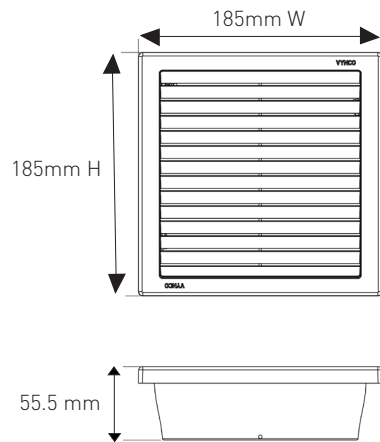

Bird Prevention

Designed to prevent bird ingress into cowl.

Cowl Shape

Base and cowl combine to create positive water run-off angles ensuring water is expelled from the open areas and will not pool.

DIMENSIONS

Cowl Grille

Fixed Square Grille

Round Grille

REACHER COWL GRILLE

Code	Colour	Duct Size	Grille Type
VGR150CW	White	Ø 150mm	Cowl grille
VGR150CB	Black	Ø 150mm	Cowl grille

REACHER ROUND GRILLE

Code	Colour	Duct Size	Grille Type
VGR150RW	White	Ø 150mm	Round grille
VGR150RB	Black	Ø 150mm	Round grille

REACHER FIXED SQUARE GRILLE

Code	Colour	Duct Size	Grille Type
VGR150FW	White	Ø 150mm	Fixed square
VGR150FB	Black	Ø 150mm	Fixed square

VYNCO

Auckland

9 Levene Place, Mt Wellington, Auckland 1061
PO Box 12 249, Penrose, Auckland 1642
P (+64) 9 525 6051 F (+64) 9 525 5799
E sales@vynco.co.nz