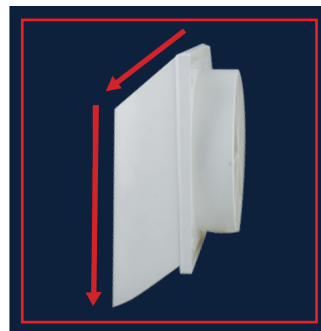

No flapping noises to bother the end user.

Allows free-flow air out, but stops draughts coming back in.

Suits different installations

Reduced spigot length for back-to-back installation with a through wall fan.

Square base allows for accurate scribing on weatherboard, linear and rough wall surfaces.

Single, slotted orientation base

Angle slotted mounting positions allow the product to be rotated slightly before final tightening to ensure a straight square finish.

Bird Prevention

Designed to prevent bird ingress into cowl.

Cowl Shape

Base and cowl combine to create positive water run-off angles ensuring water is expelled from the open areas and will not pool.

DIMENSIONS